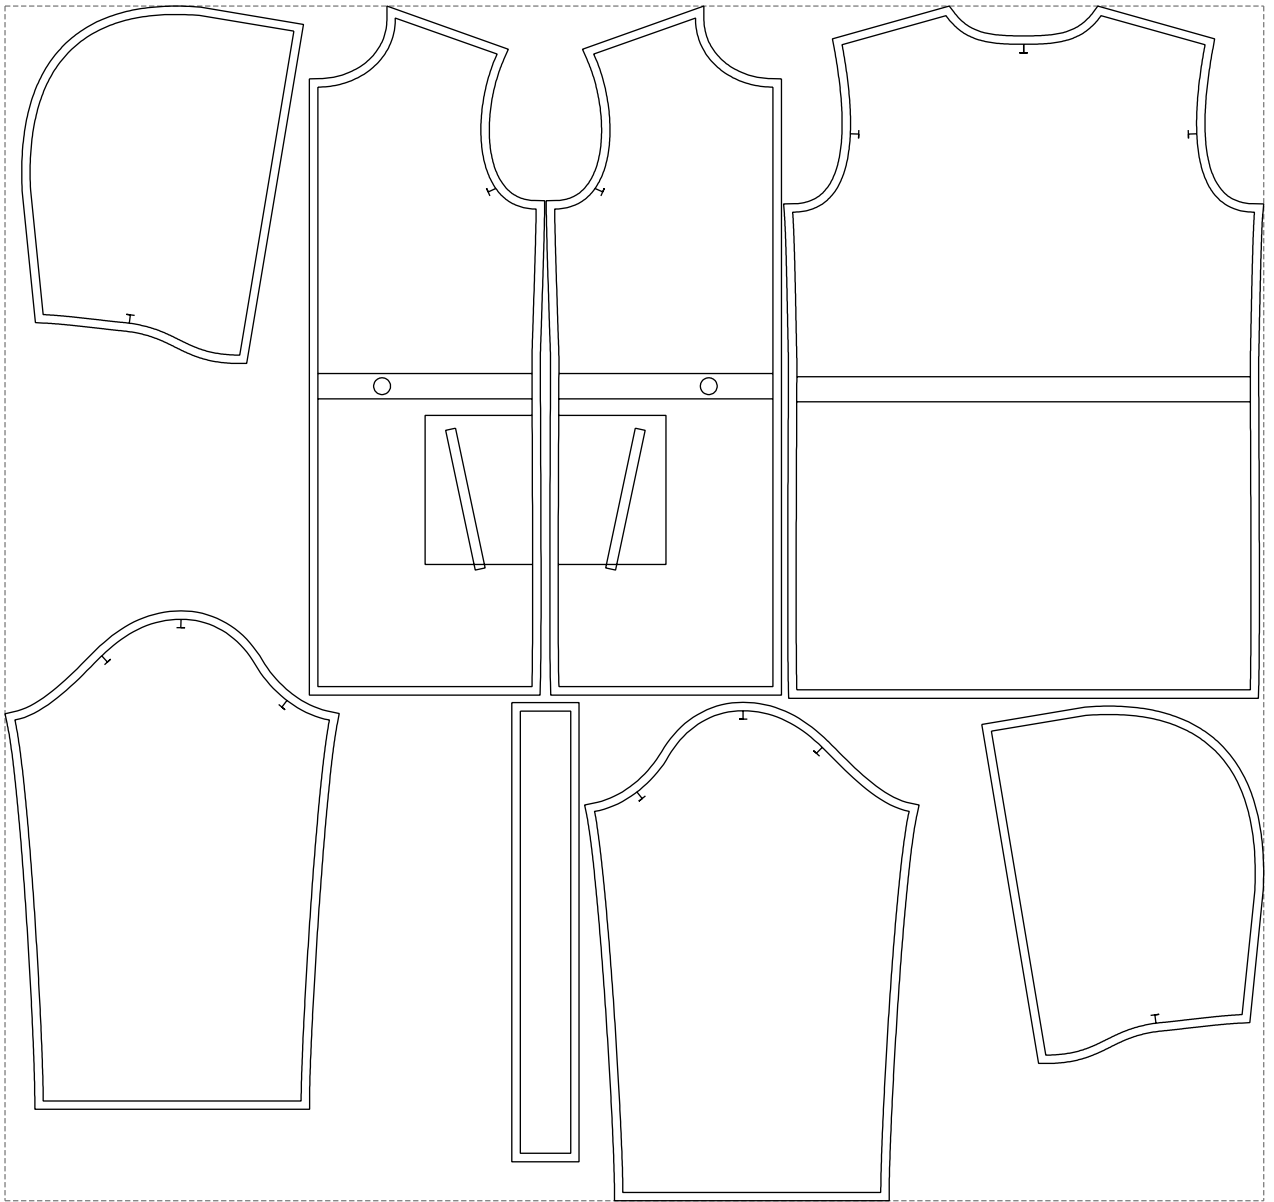

Not for print

Paper size: A4, size:1358.73 x824.49 mm

# Example

size:1499.00 x1423.12 mm

Maneken =1 ver.0

rz\_1=170

rz\_16=88

rz\_17=75.6

rz\_18=67.6

rz\_19=96