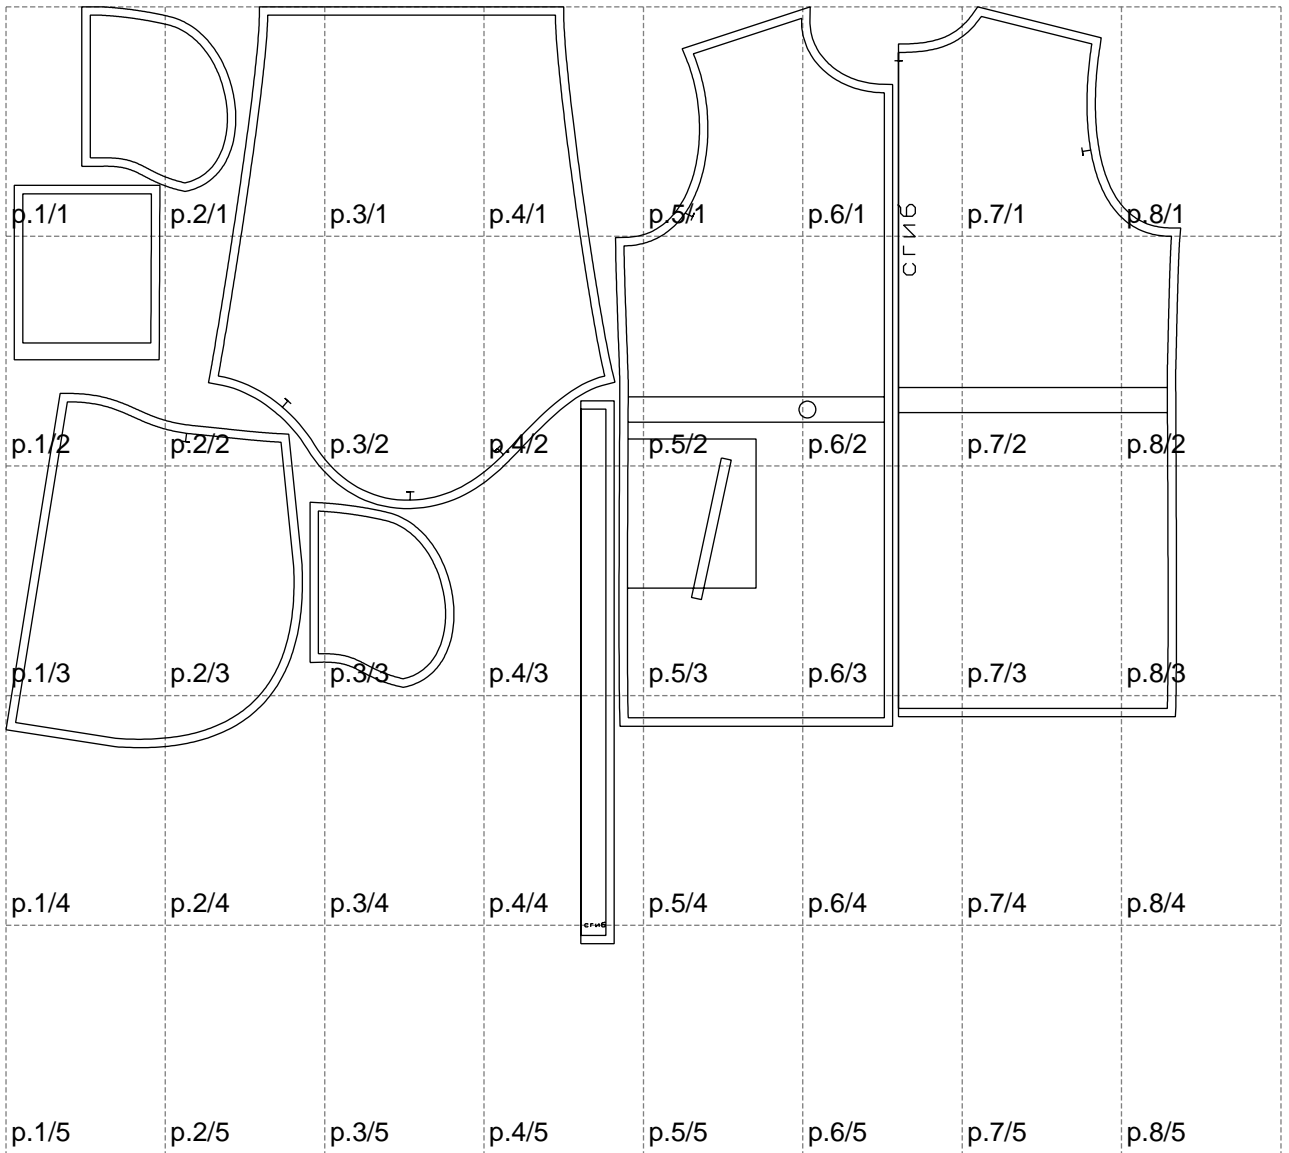

Not for print

Paper size: A4, size:1399.00 x1115.73 mm

# Example

size:1499.00 x1664.26 mm

Maneken =1 ver.0

rz\_1=170

rz\_16=108

rz\_17=92.5

rz\_18=89.2

rz\_19=116

rz\_20=113

---

. . . . .  
. . . . .  
. . . . .