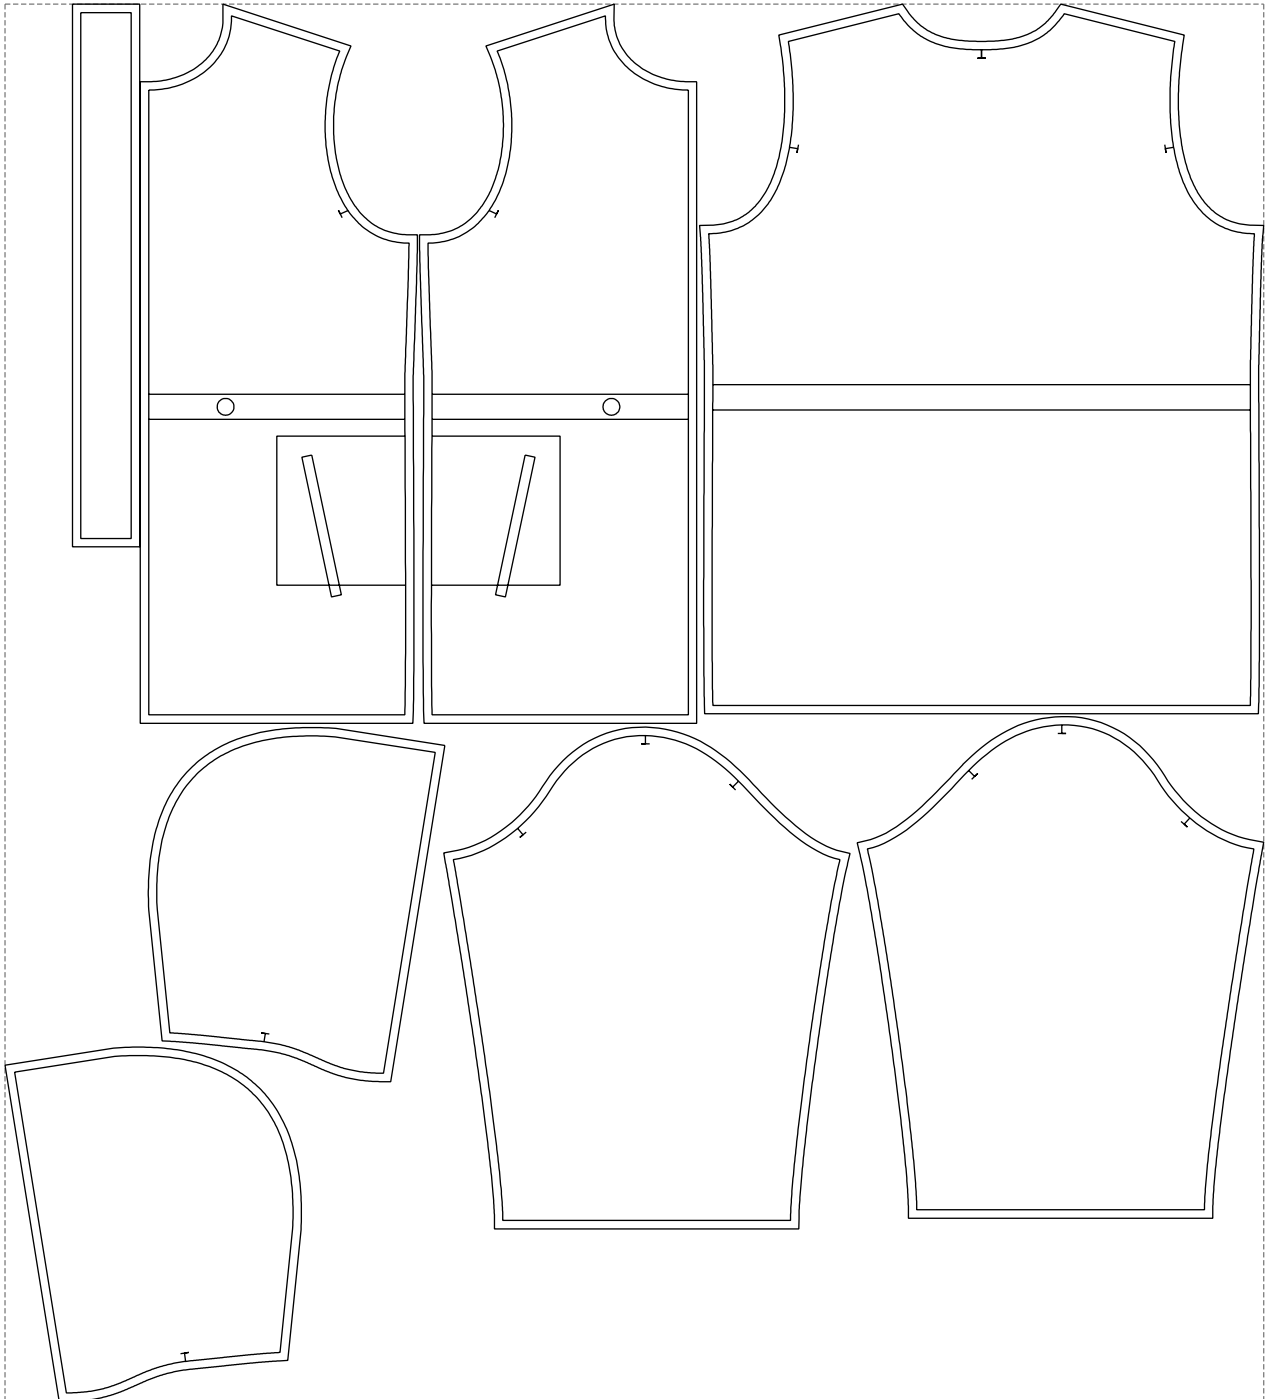

Not for print

Paper size: A4, size:1399.00 x1115.73 mm

# Example

size:1499.00 x1664.26 mm

Maneken =1 ver.0

rz\_1=170

rz\_16=108

rz\_17=92.5

rz\_18=89.2

rz\_19=116