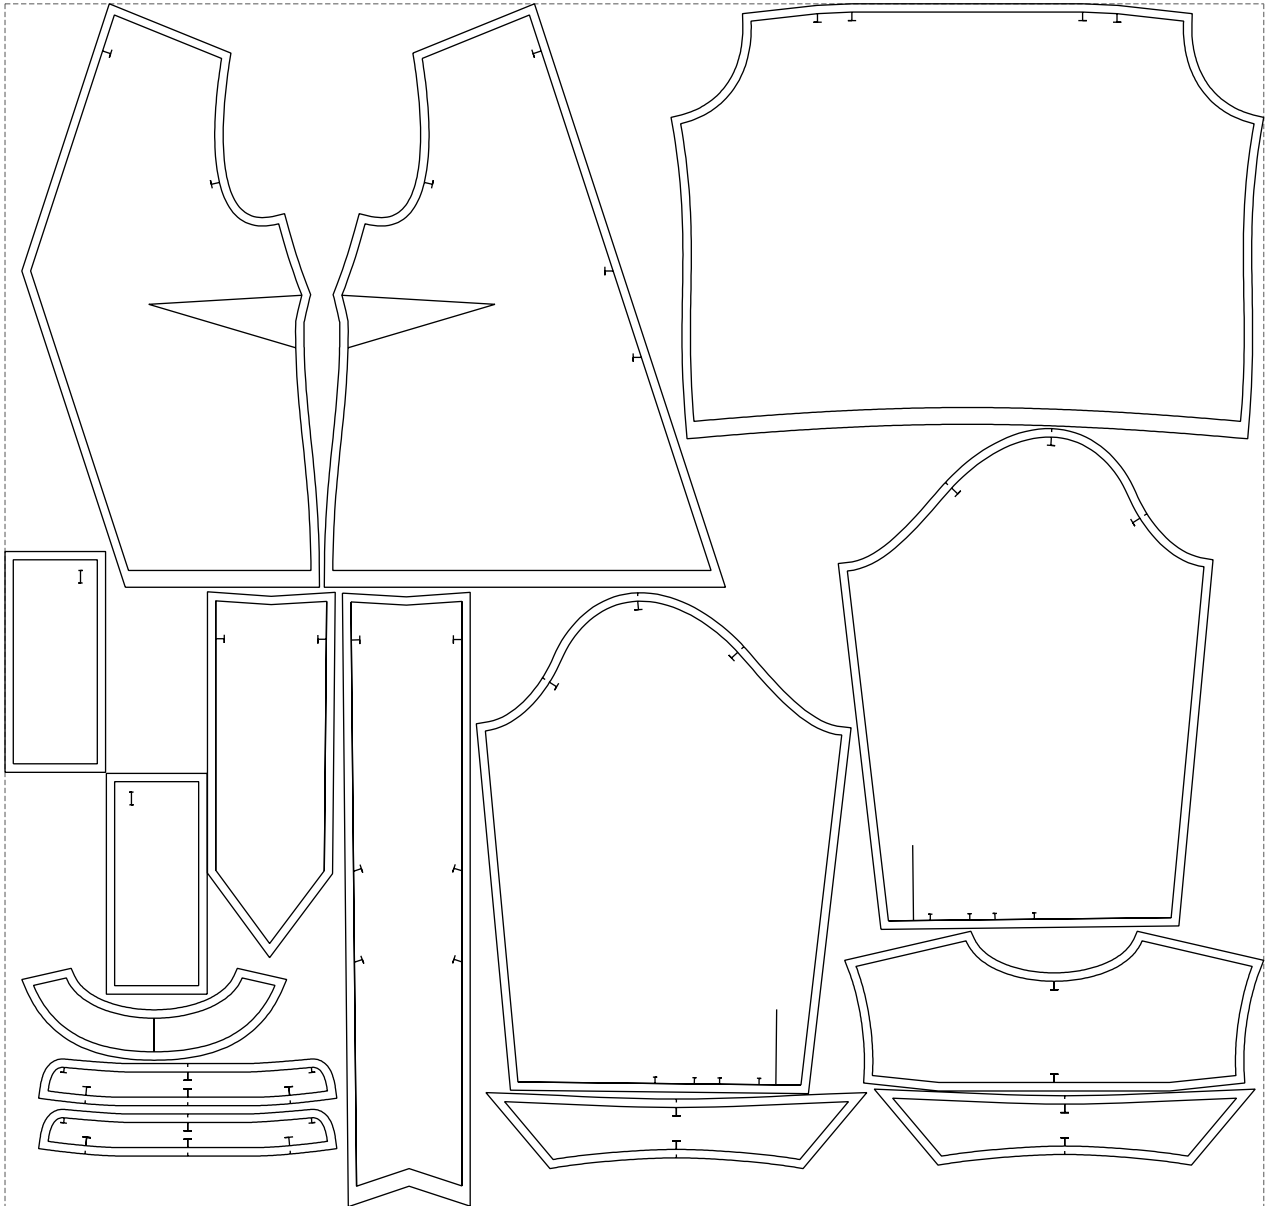

Not for print

Paper size: A4, size:1399.00 x1205.80 mm

# Example

size:1499.00 x1433.00 mm

Maneken =1 ver.0

rz\_1=170

rz\_16=112

rz\_17=96.2

rz\_18=94

rz\_19=120