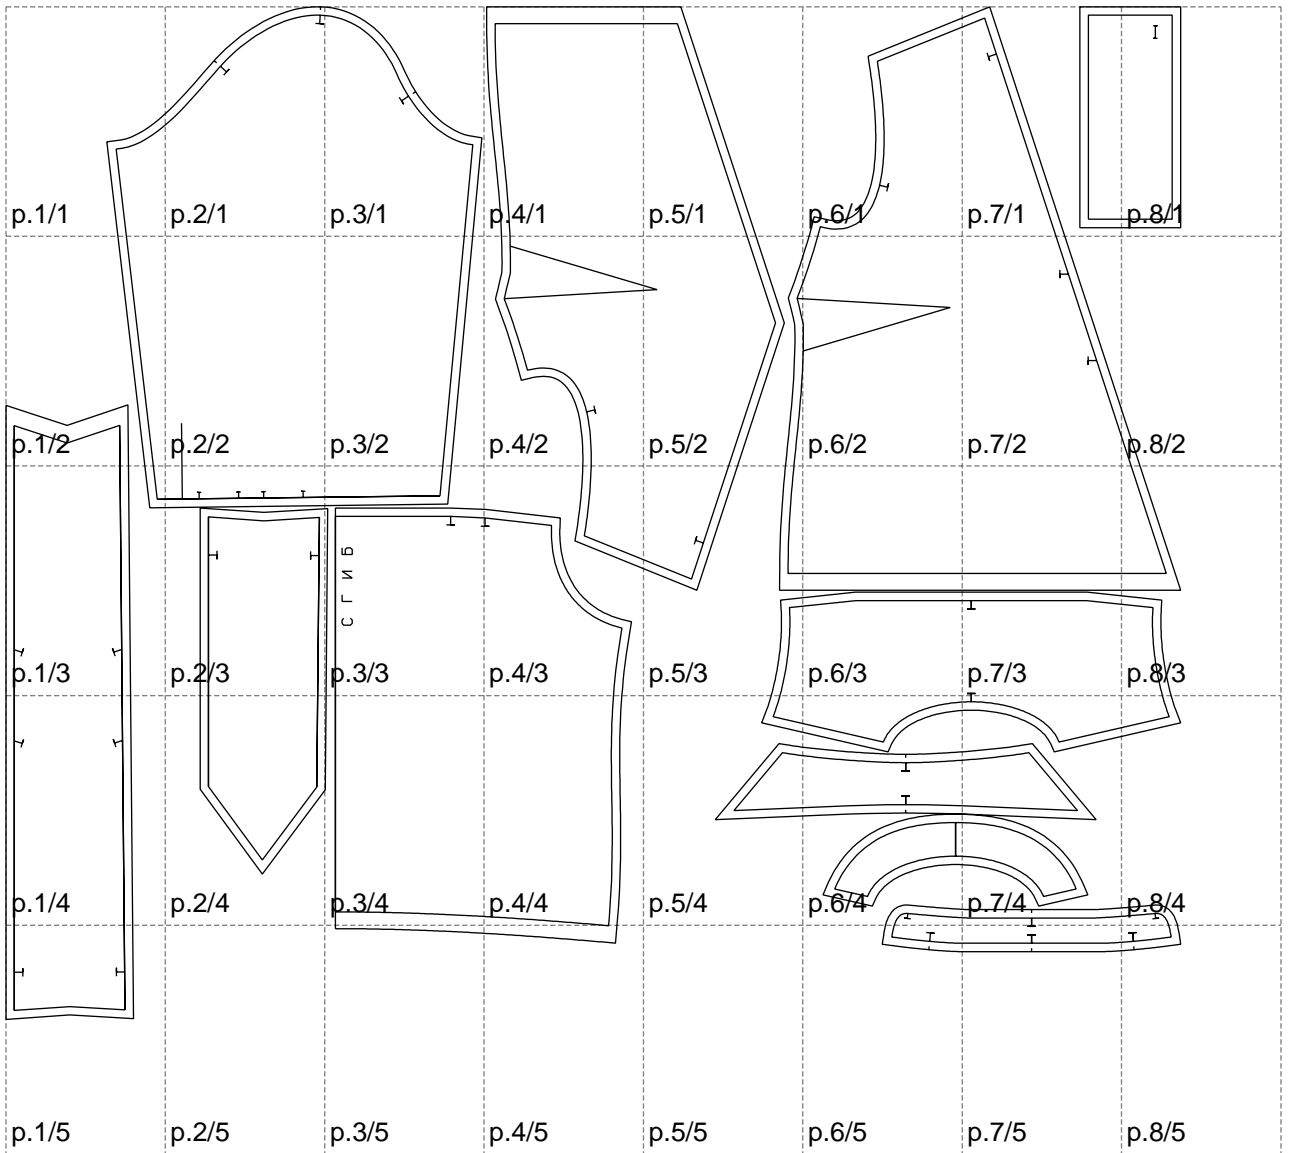

Not for print

Paper size: A4, size:1399.00 x1205.80 mm

# Example

size:1499.00 x1433.00 mm

Maneken =1 ver.0

rz\_1=170

rz\_16=112

rz\_17=96.2

rz\_18=94

rz\_19=120

rz\_20=117

---

. . . . .  
. . . . .  
. . . . .