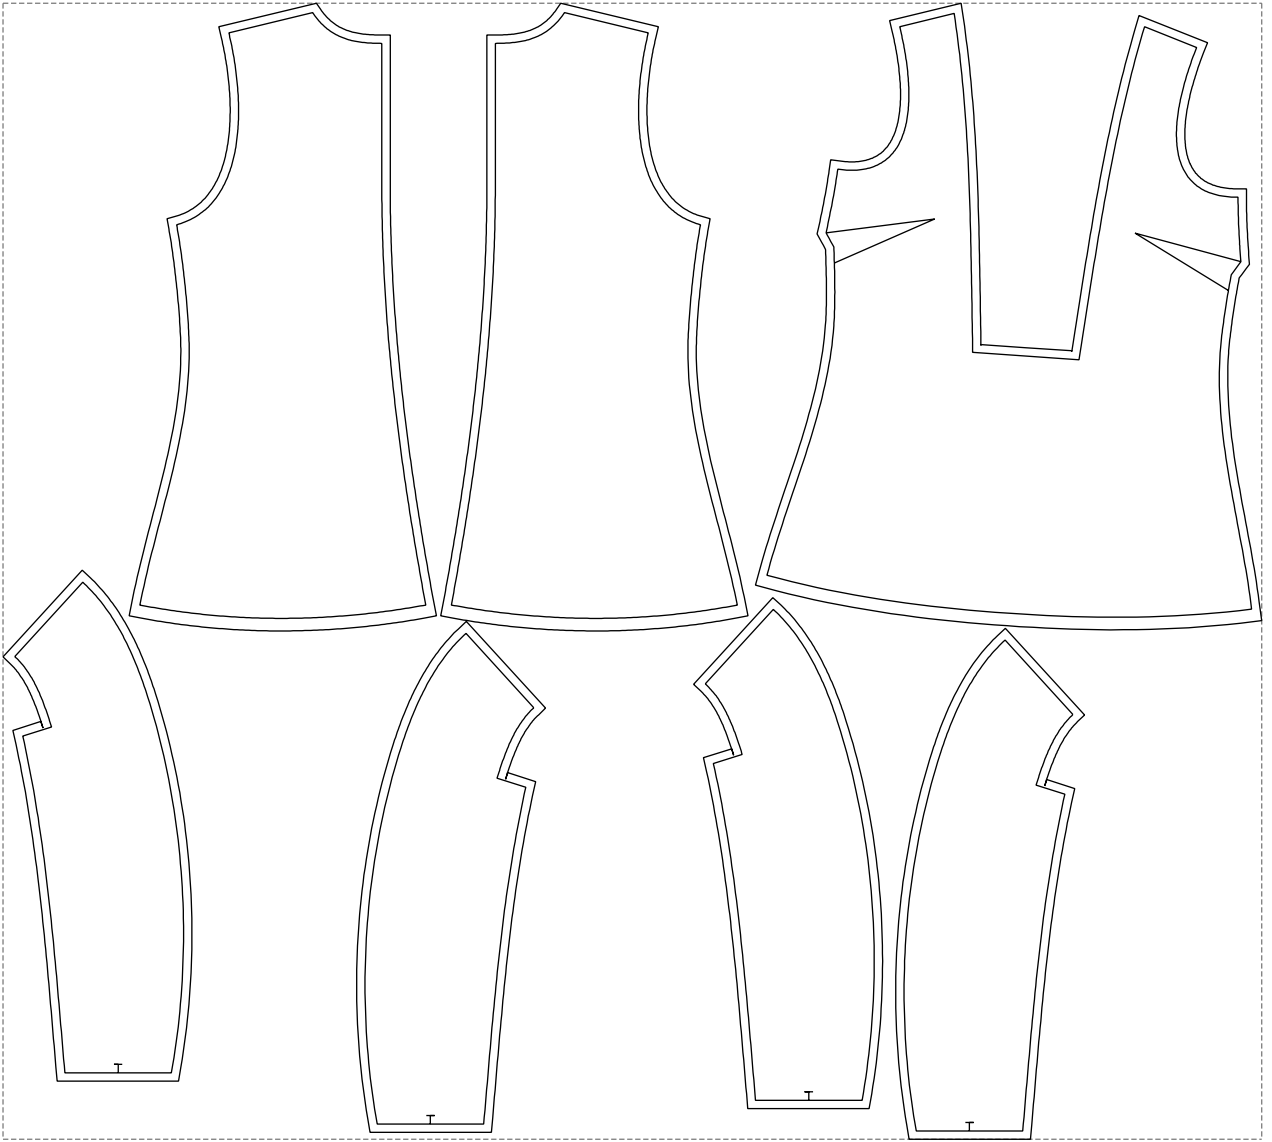

# Example

size:1499.00 x1353.35 mm

Maneken =1 ver.0

rz\_1=170

rz\_16=88

rz\_17=75.6

rz\_18=67.6

rz\_19=96