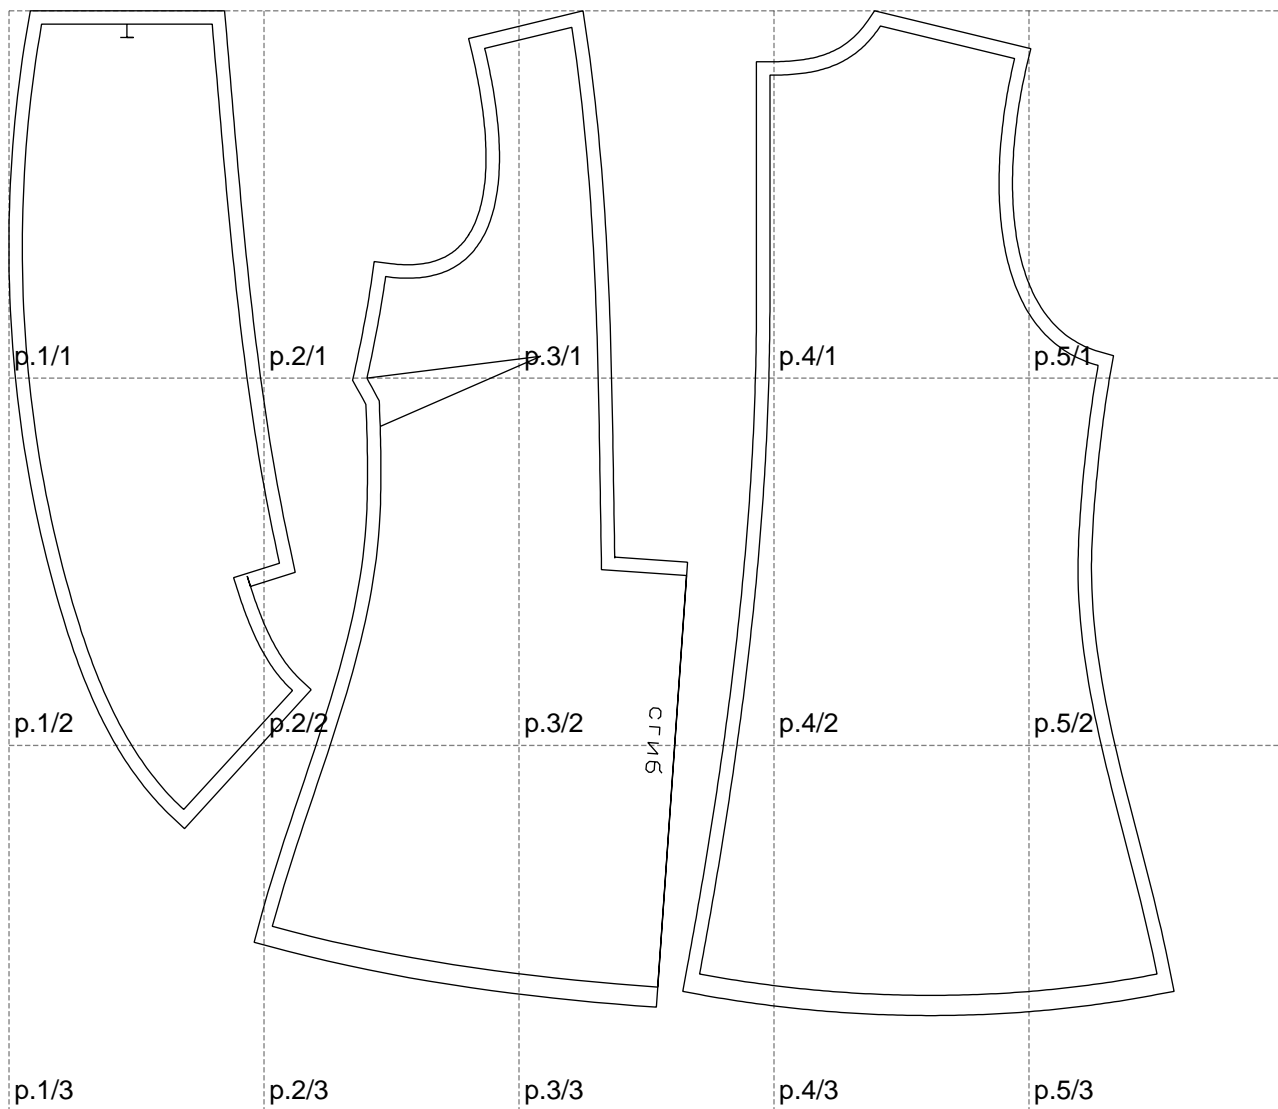

Not for print

Paper size: A4, size:867.24 x747.83 mm

# Example

size:1499.00 x1353.35 mm

Maneken =1 ver.0

rz\_1=170

rz\_16=88

rz\_17=75.6

rz\_18=67.6

rz\_19=96

rz\_20=94.6

---

. . . . .  
. . . . .  
. . . . .