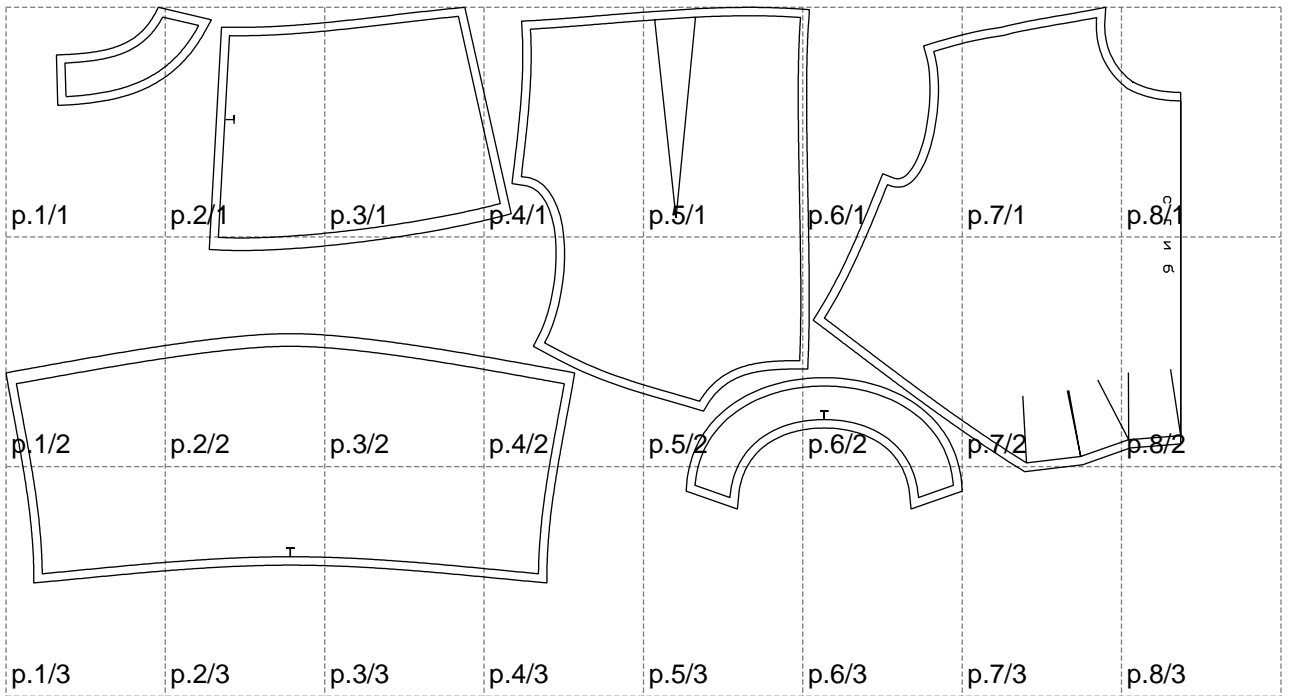

Not for print

Paper size: A4, size:1399.00 x685.45 mm

# Example

size:1499.00 x1115.59 mm

Maneken =1 ver.0

rz\_1=170

rz\_16=120

rz\_17=104

rz\_18=103.6

rz\_19=128

rz\_20=125.1

---

. . . . .  
. . . . .  
. . . . .