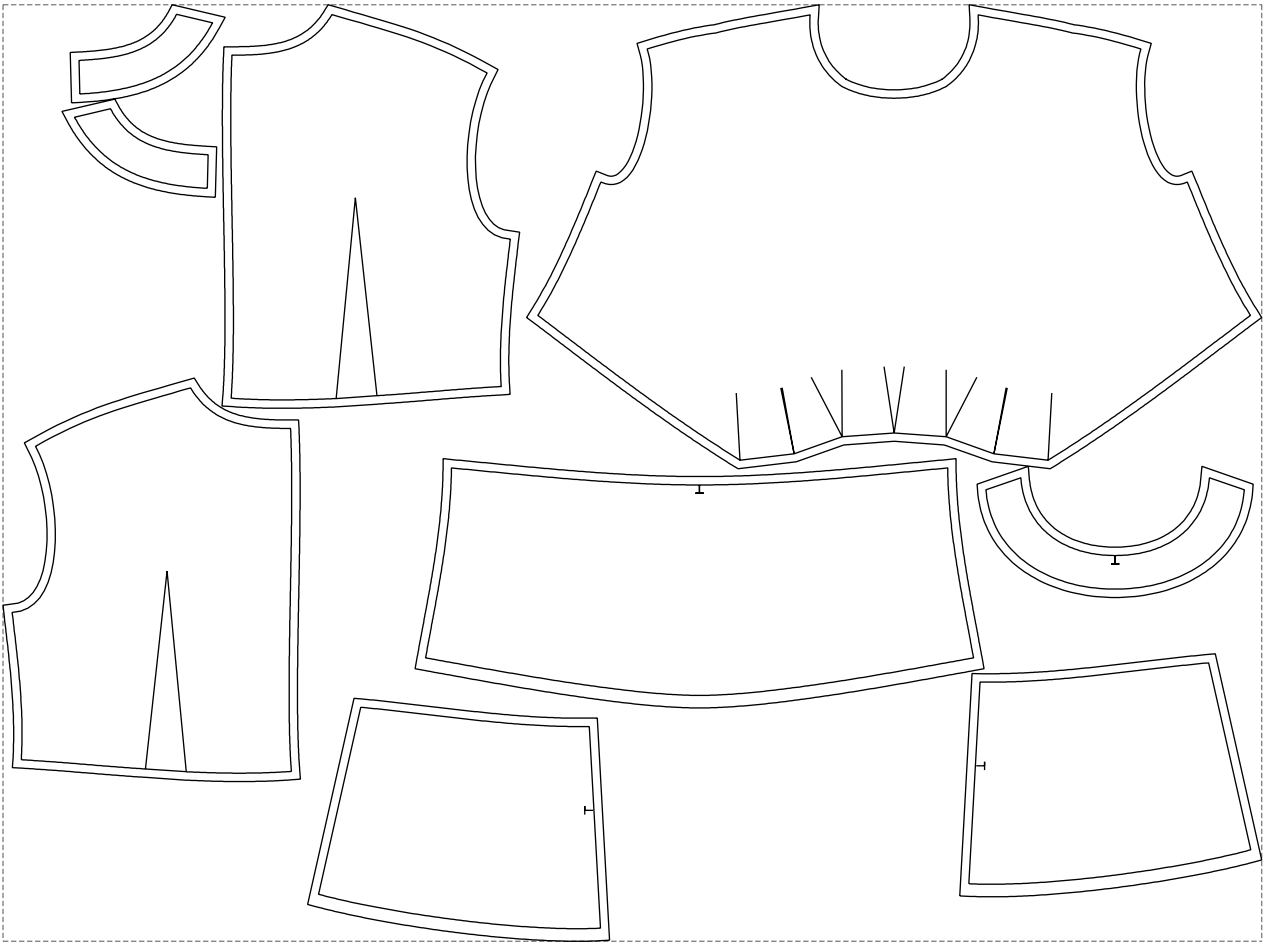

# Example

size:1499.00 x1115.59 mm

Maneken =1 ver.0

rz\_1=170

rz\_16=120

rz\_17=104

rz\_18=103.6

rz\_19=128