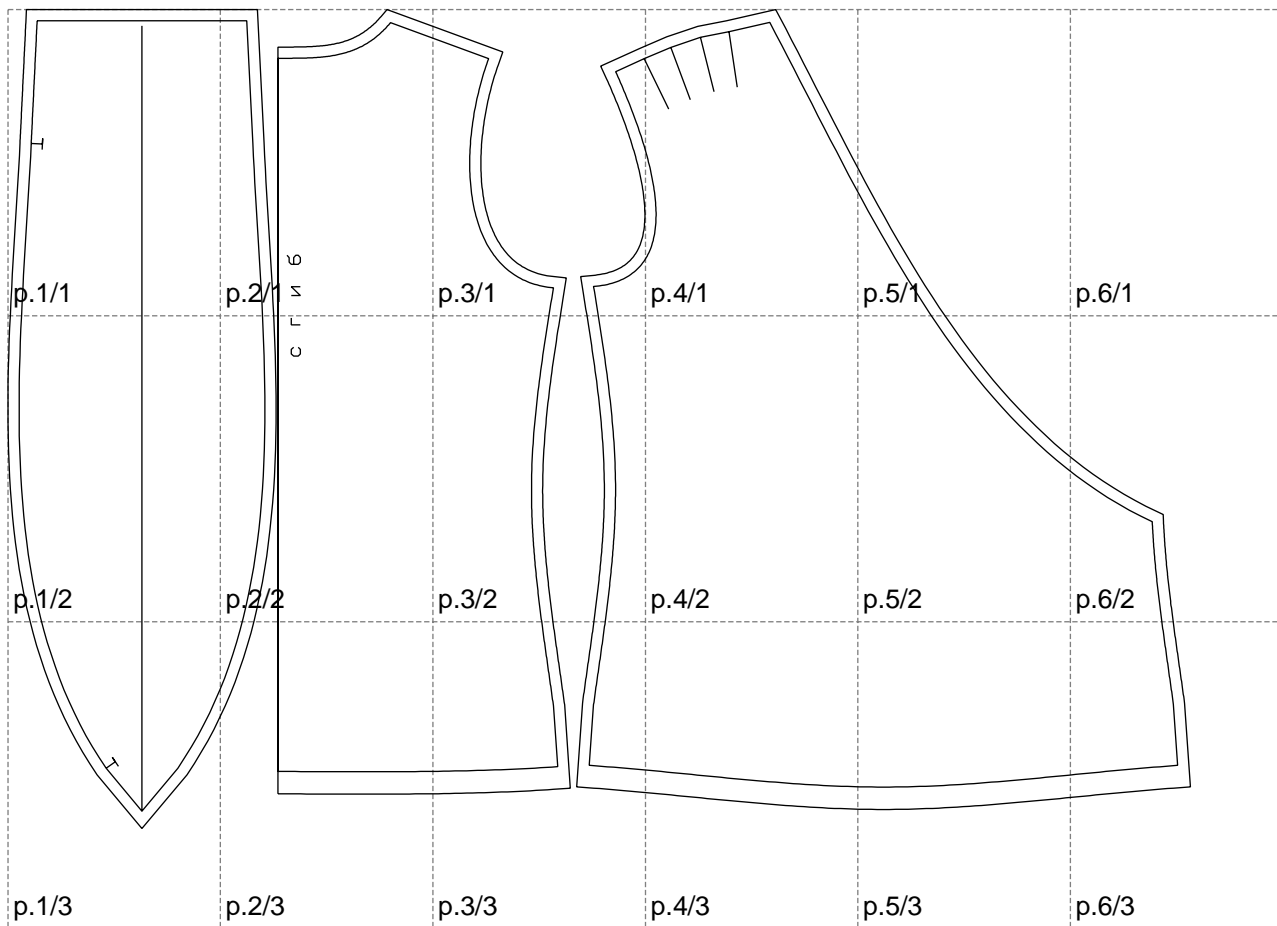

Not for print

Paper size: A4, size:1056.20 x731.40 mm

Example

size:1488.99 x1435.74 mm

Maneken =1 ver.0

rz_1=170

rz_16=88

rz_17=75.6

rz_18=67.6

rz_19=96

rz_20=94.6

.
.
.