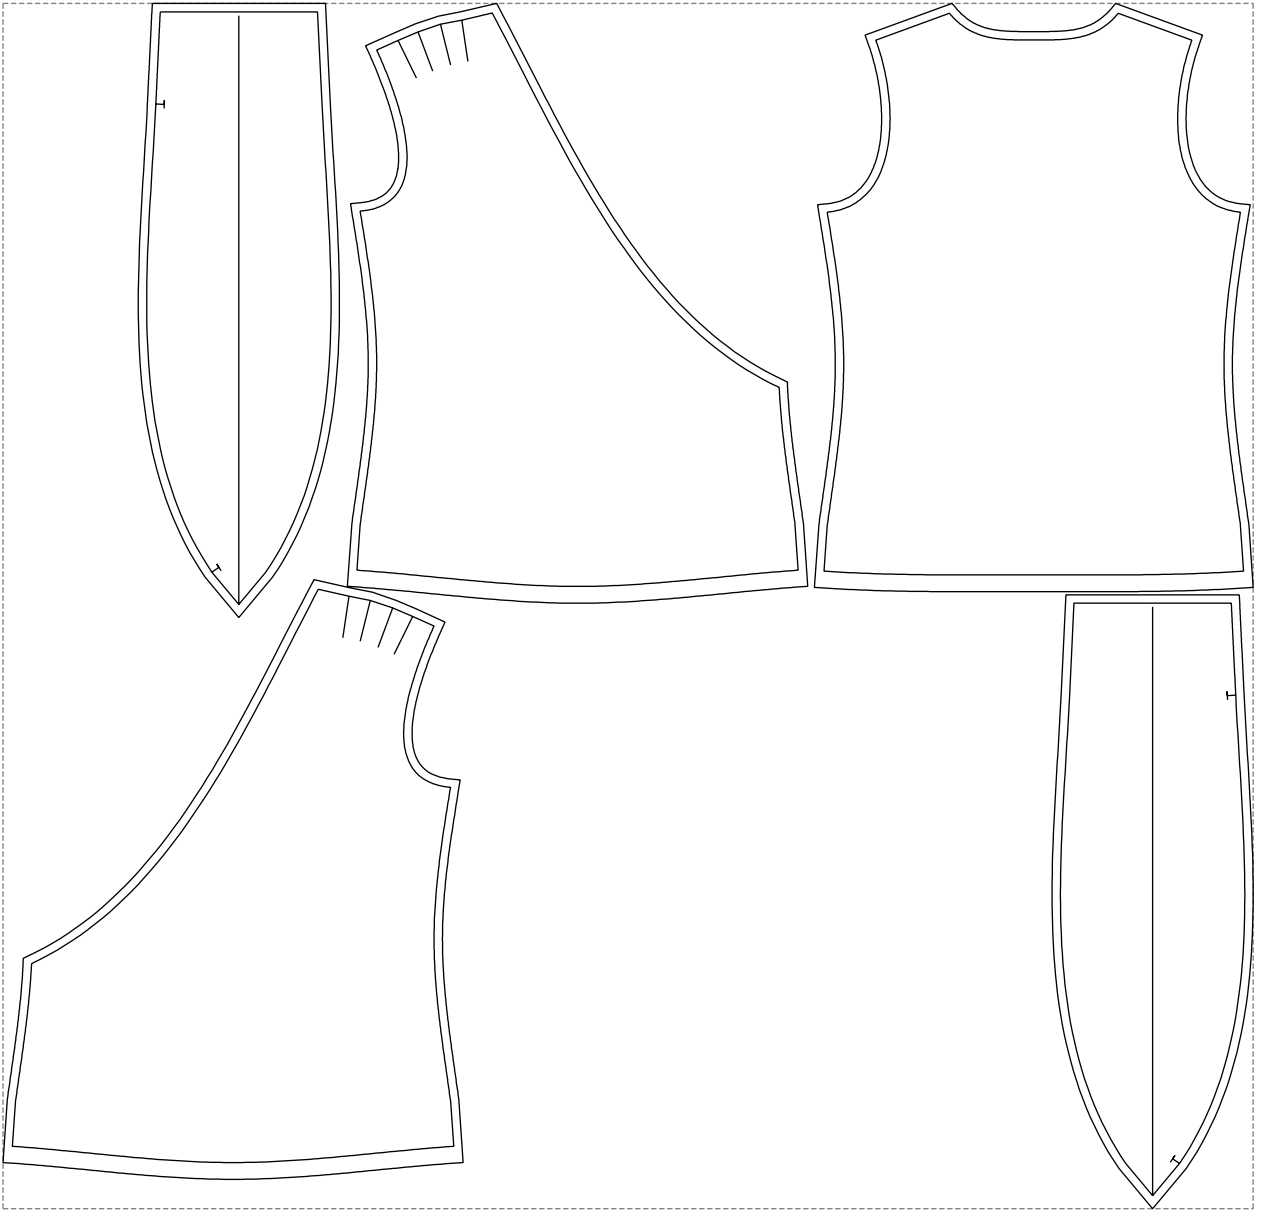

Not for print

Paper size: A4, size:1056.20 x731.40 mm

Example

size:1488.99 x1435.74 mm

Maneken =1 ver.0

rz_1=170

rz_16=88

rz_17=75.6

rz_18=67.6

rz_19=96

rz_20=94.6

.
.
.