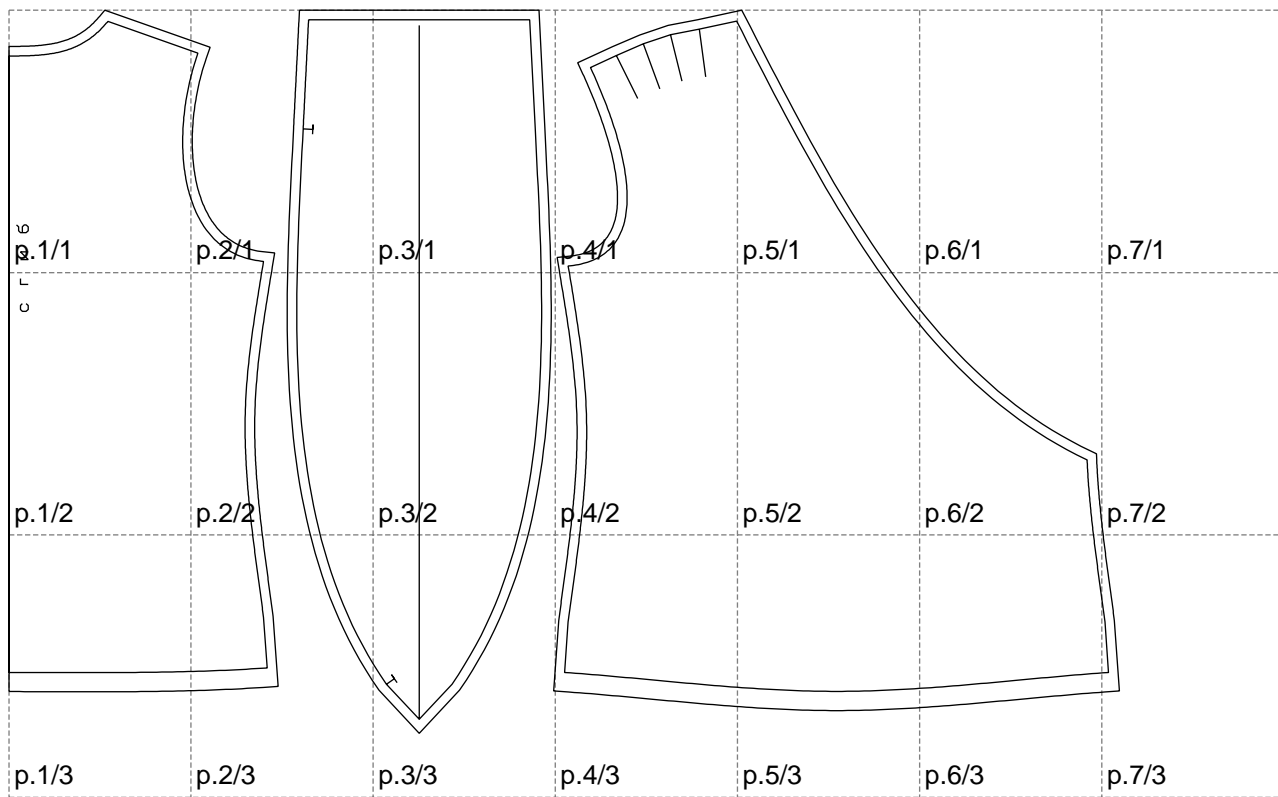

Not for print

Paper size: A4, size:1157.15 x753.50 mm

# Example

size:1438.81 x1479.27 mm

Maneken =1 ver.0

rz\_1=170

rz\_16=96

rz\_17=82

rz\_18=76

rz\_19=104

rz\_20=101.8

---

. . . . .  
. . . . .  
. . . . .