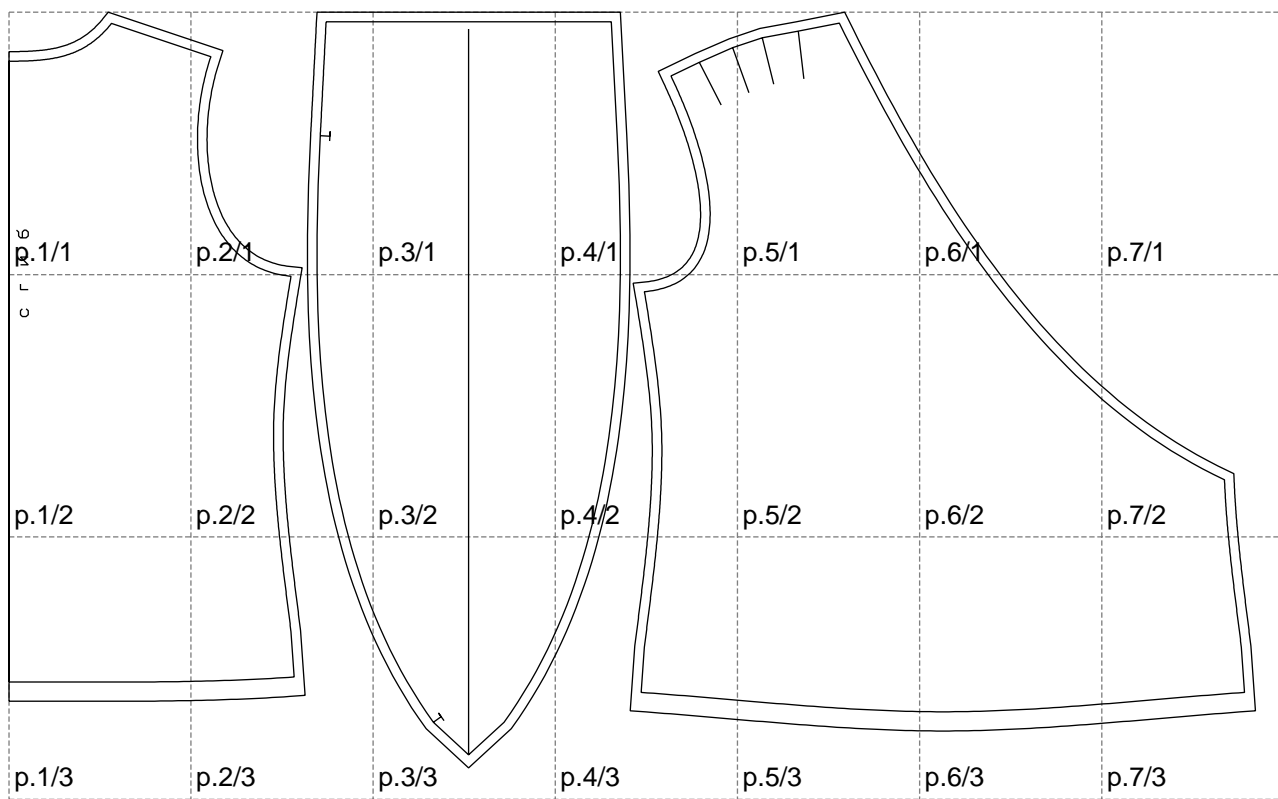

Not for print

Paper size: A4, size:1298.97 x787.45 mm

# Example

size:1499.00 x1539.65 mm

Maneken =1 ver.0

rz\_1=170

rz\_16=108

rz\_17=92.5

rz\_18=89.2

rz\_19=116

rz\_20=113

---

. . . . .  
. . . . .  
. . . . .