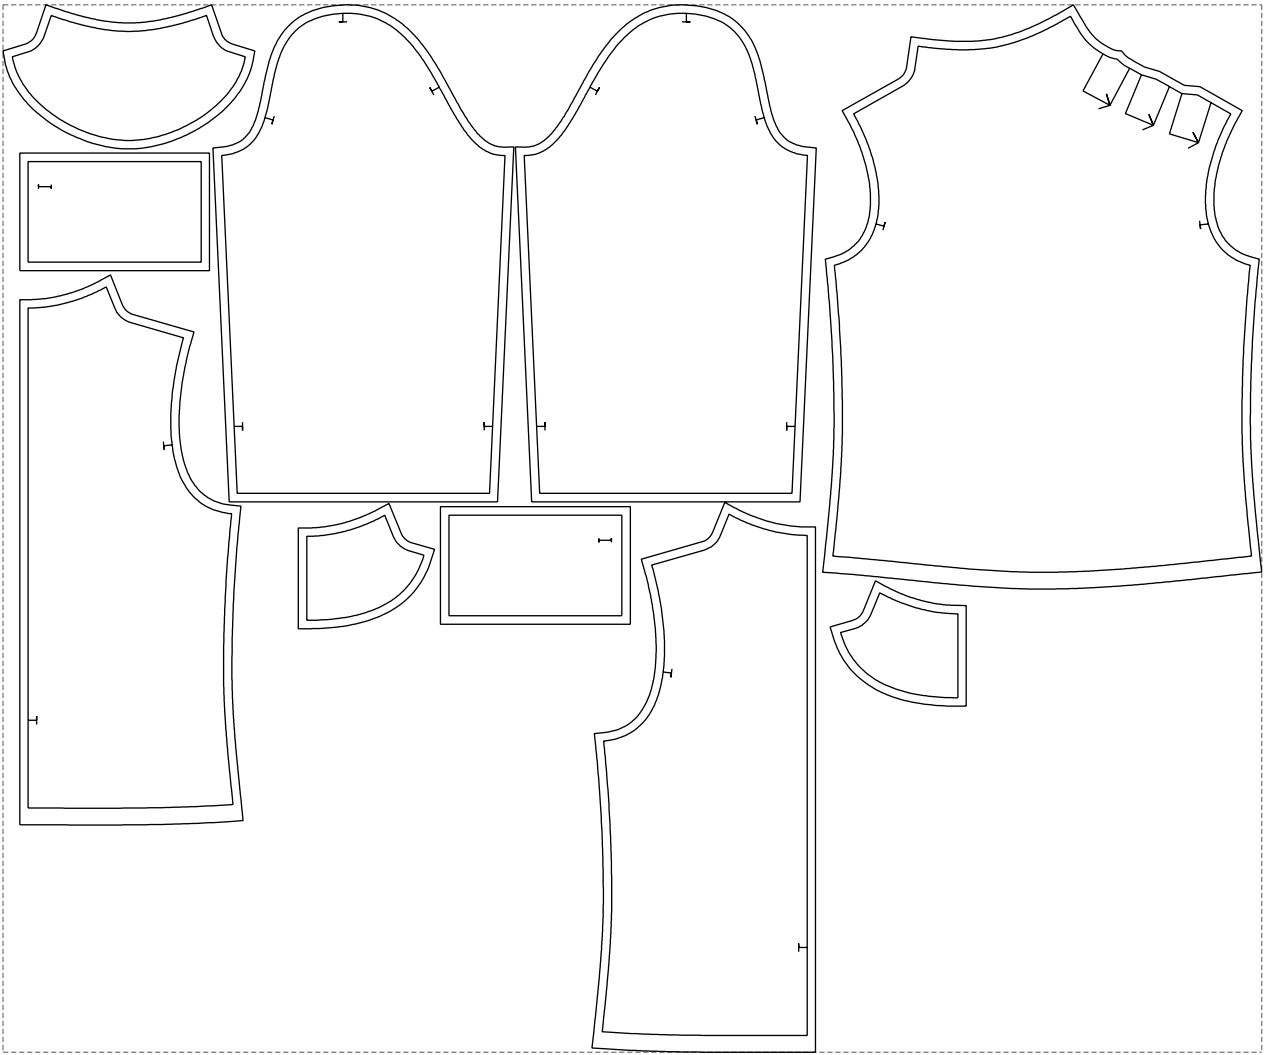

# Example

size:1499.00 x1247.63 mm

Maneken =1 ver.0

rz\_1=170

rz\_16=88

rz\_17=75.6

rz\_18=67.6

rz\_19=96