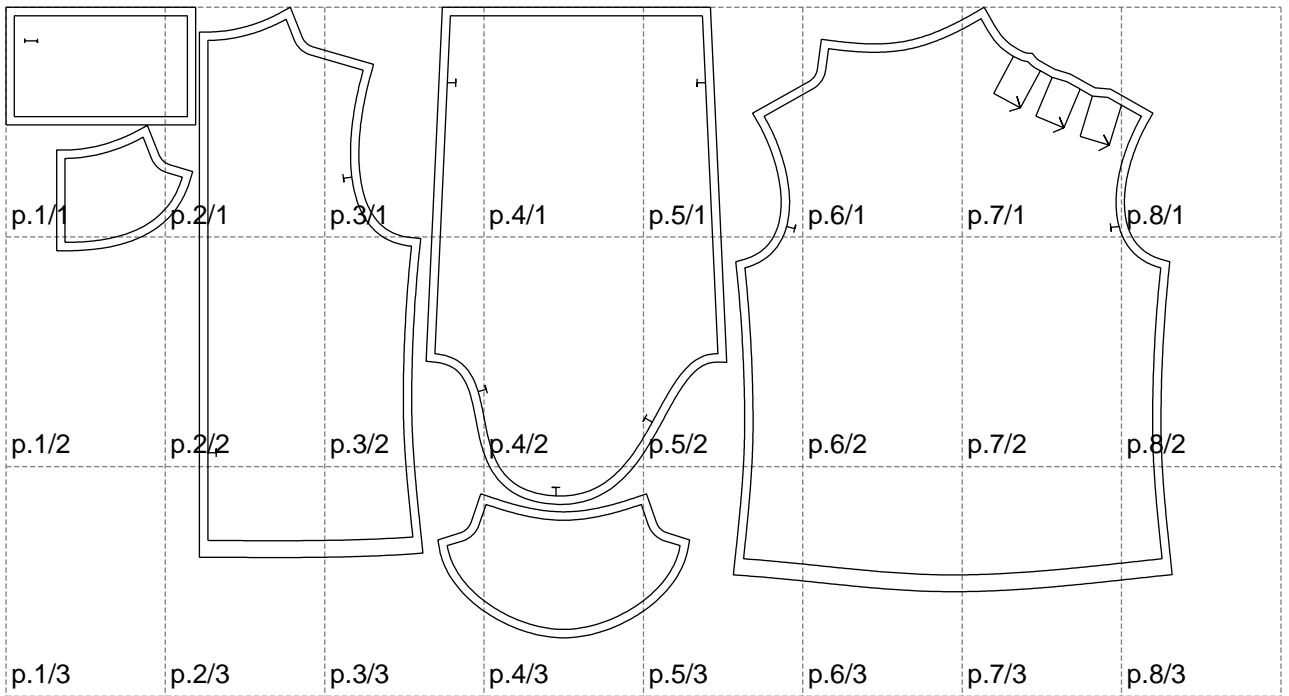

Not for print

Paper size: A4, size:1388.97 x750.74 mm

# Example

size:1499.00 x1247.63 mm

Maneken =1 ver.0

rz\_1=170

rz\_16=88

rz\_17=75.6

rz\_18=67.6

rz\_19=96

rz\_20=94.6

---

. . . . .  
. . . . .  
. . . . .