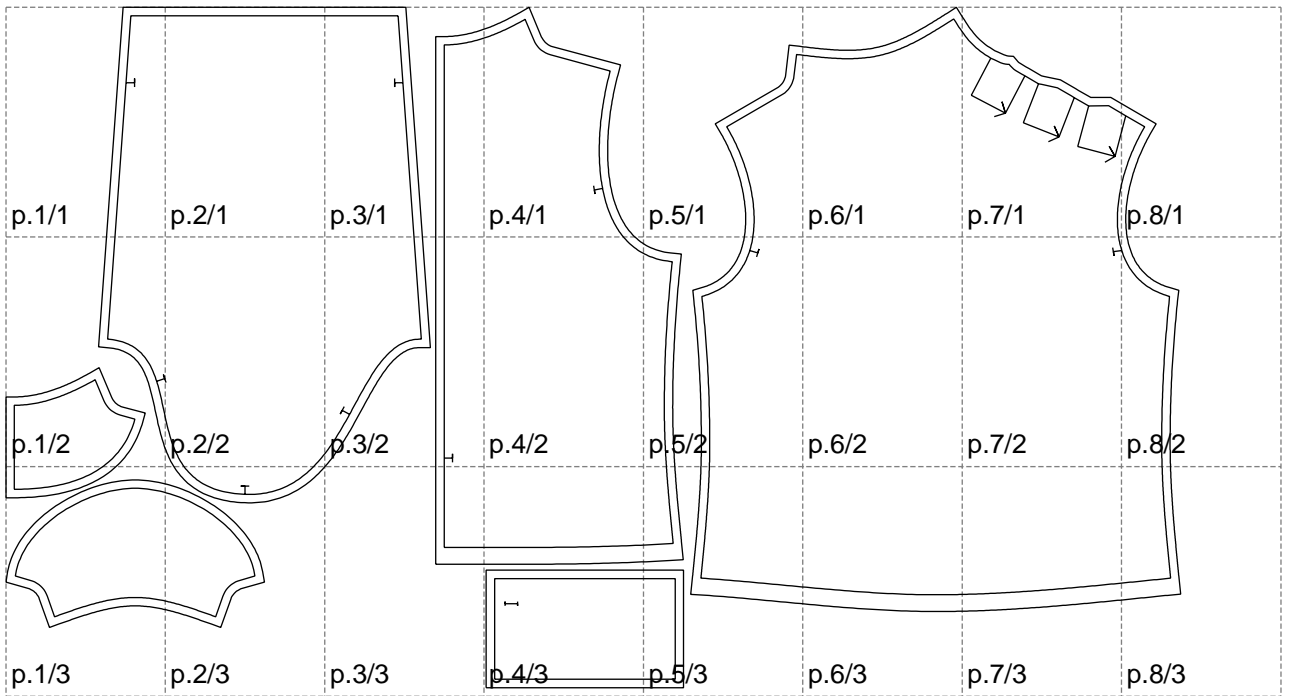

Not for print

Paper size: A4, size:1399.00 x810.18 mm

# Example

size:1499.00 x1254.55 mm

Maneken =1 ver.0

rz\_1=170

rz\_16=100

rz\_17=85.4

rz\_18=80.2

rz\_19=108

rz\_20=105.4

---

. . . . .  
. . . . .  
. . . . .