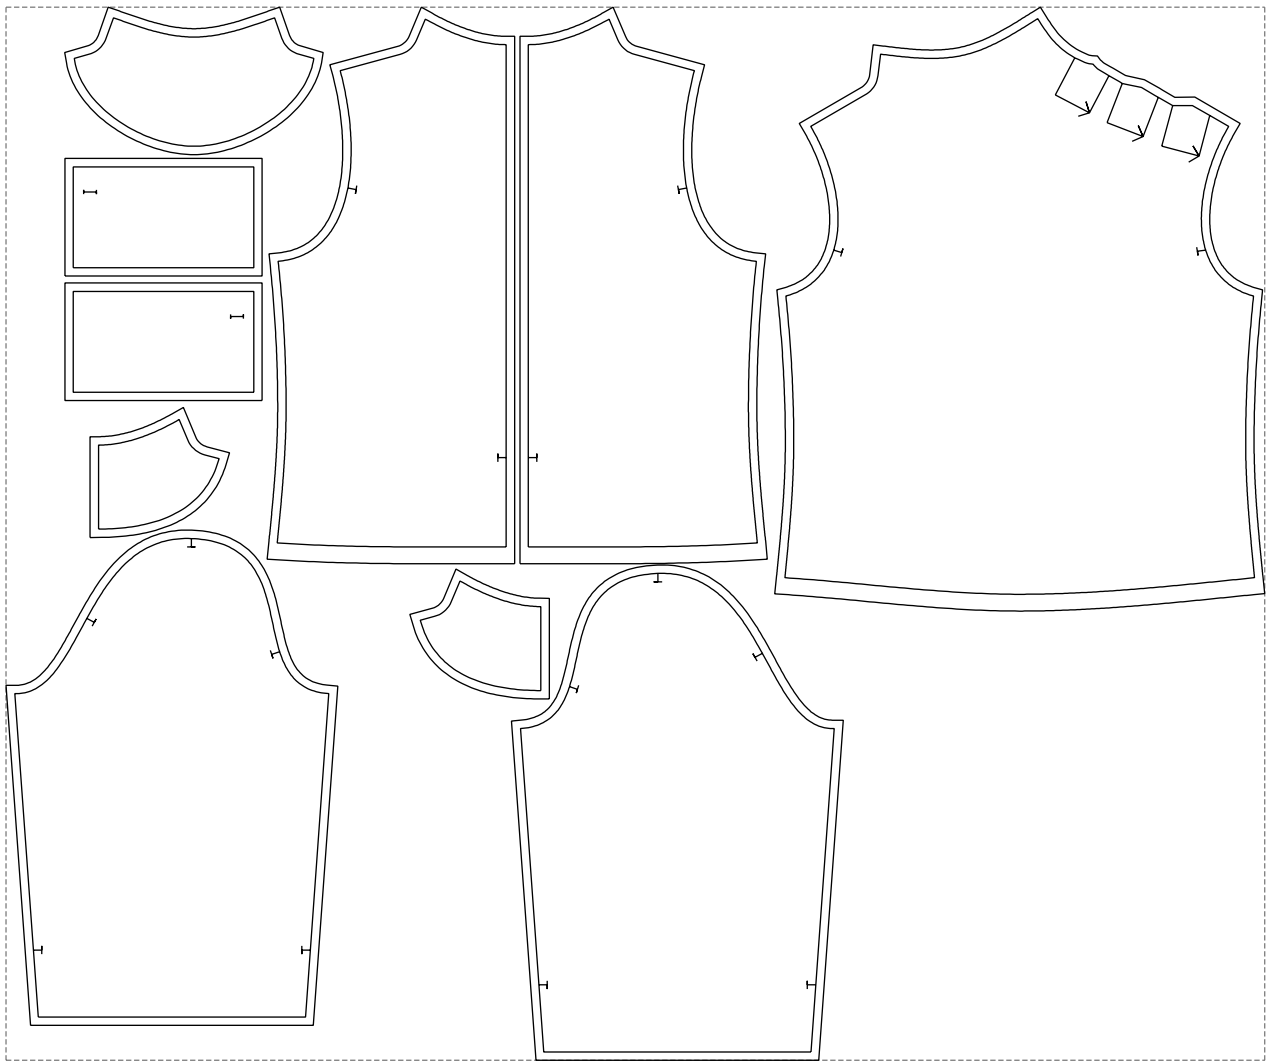

Not for print

Paper size: A4, size:1399.00 x810.18 mm

# Example

size:1499.00 x1254.55 mm

Maneken =1 ver.0

rz\_1=170

rz\_16=100

rz\_17=85.4

rz\_18=80.2

rz\_19=108

rz\_20=105.4

---

. . . . .  
. . . . .  
. . . . .