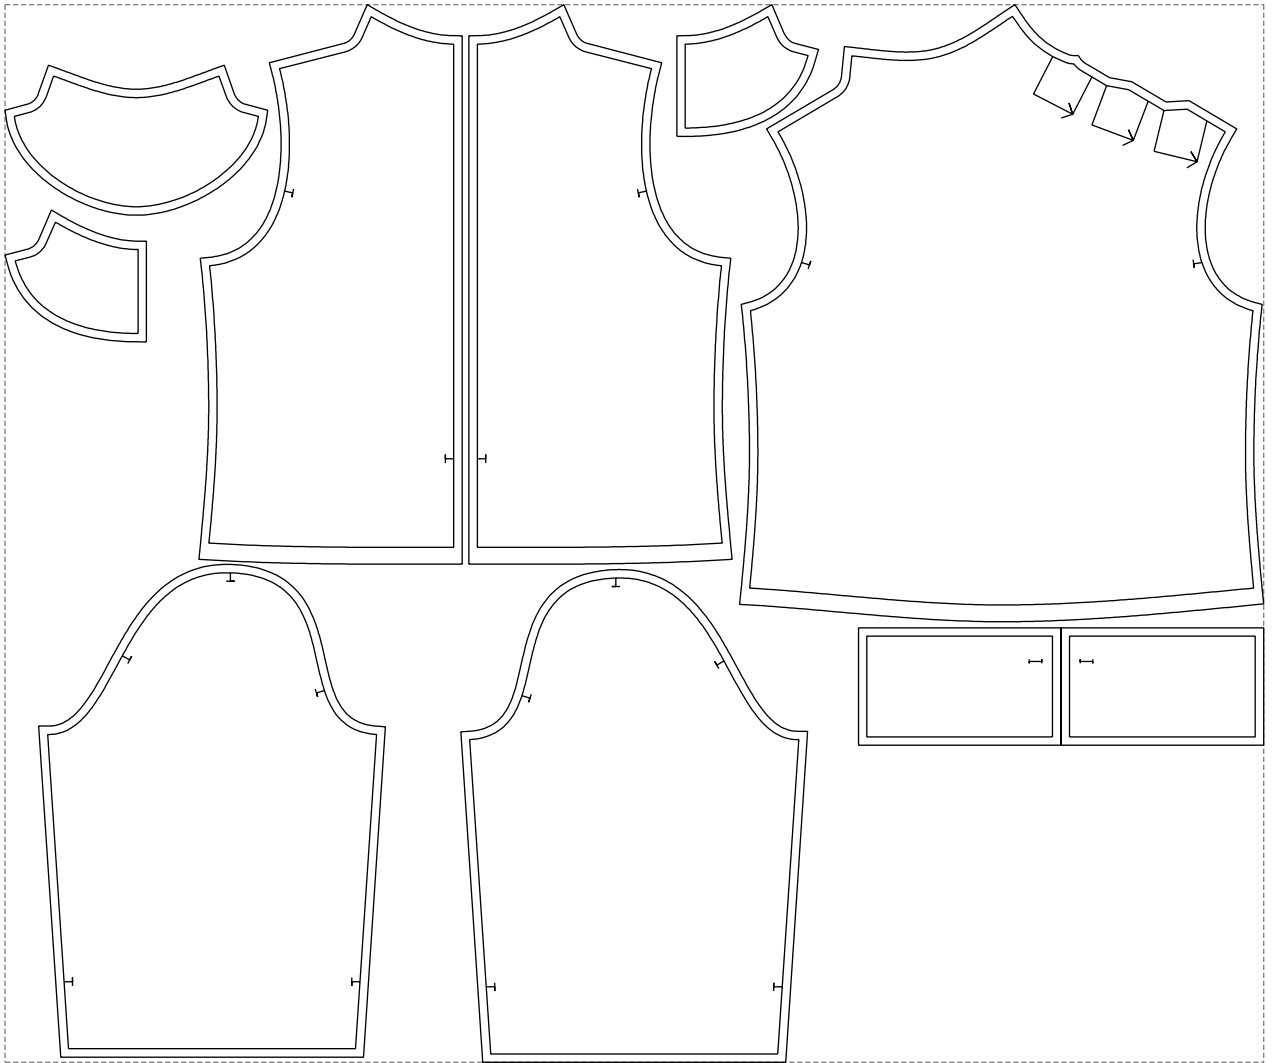

Not for print

Paper size: A4, size:1368.82 x812.82 mm

# Example

size:1499.00 x1259.84 mm

Maneken =1 ver.0

rz\_1=170

rz\_16=108

rz\_17=92.5

rz\_18=89.2

rz\_19=116