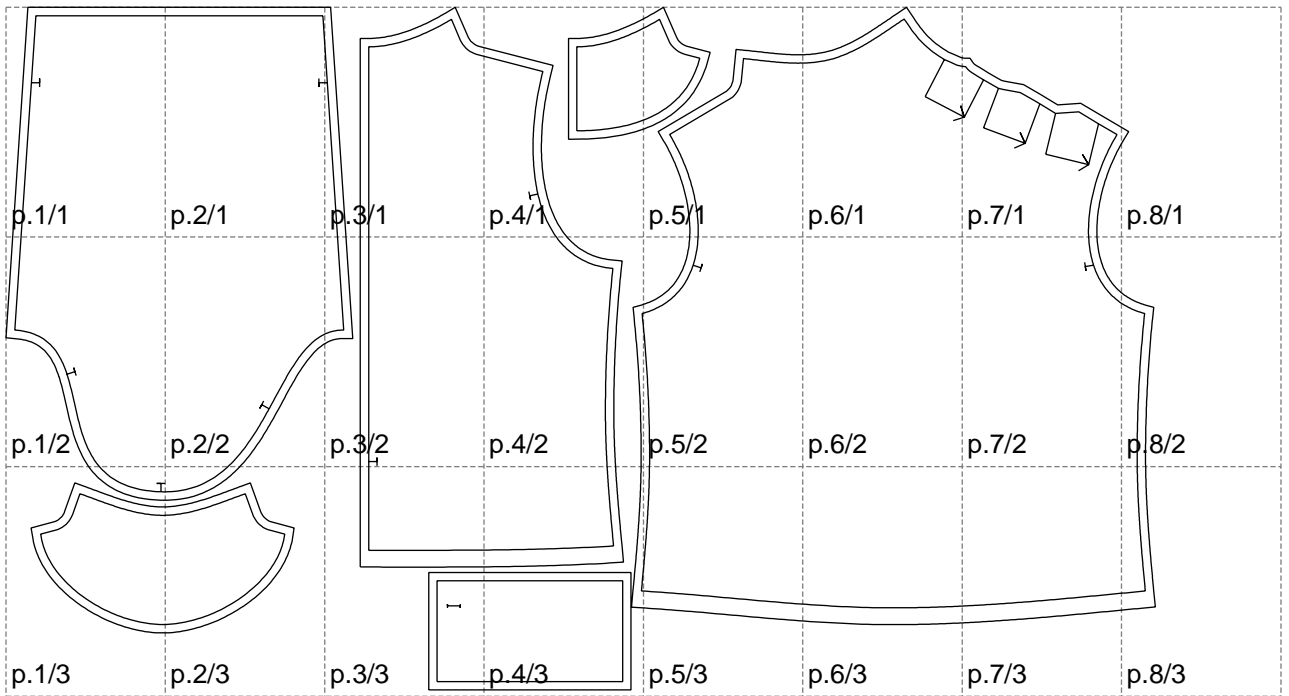

Not for print

Paper size: A4, size:1368.82 x812.82 mm

# Example

size:1499.00 x1259.84 mm

Maneken =1 ver.0

rz\_1=170

rz\_16=108

rz\_17=92.5

rz\_18=89.2

rz\_19=116

rz\_20=113

---

. . . . .  
. . . . .  
. . . . .