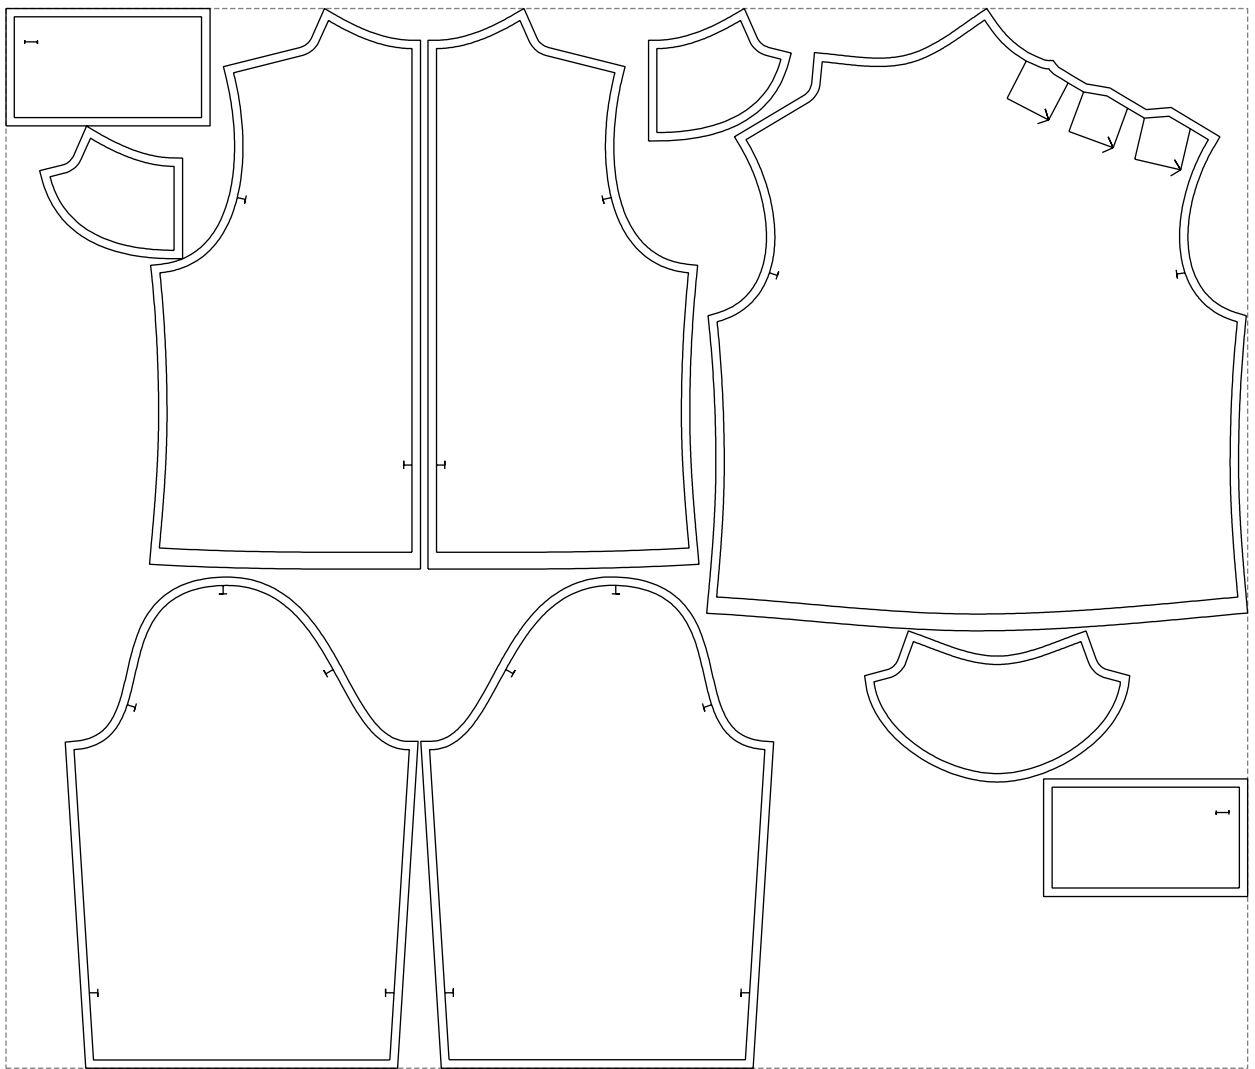

Not for print

Paper size: A4, size:1399.00 x965.90 mm

# Example

size:1478.90 x1262.51 mm

Maneken =1 ver.0

rz\_1=170

rz\_16=112

rz\_17=96.2

rz\_18=94

rz\_19=120

rz\_20=117

---

. . . . .  
. . . . .  
. . . . .