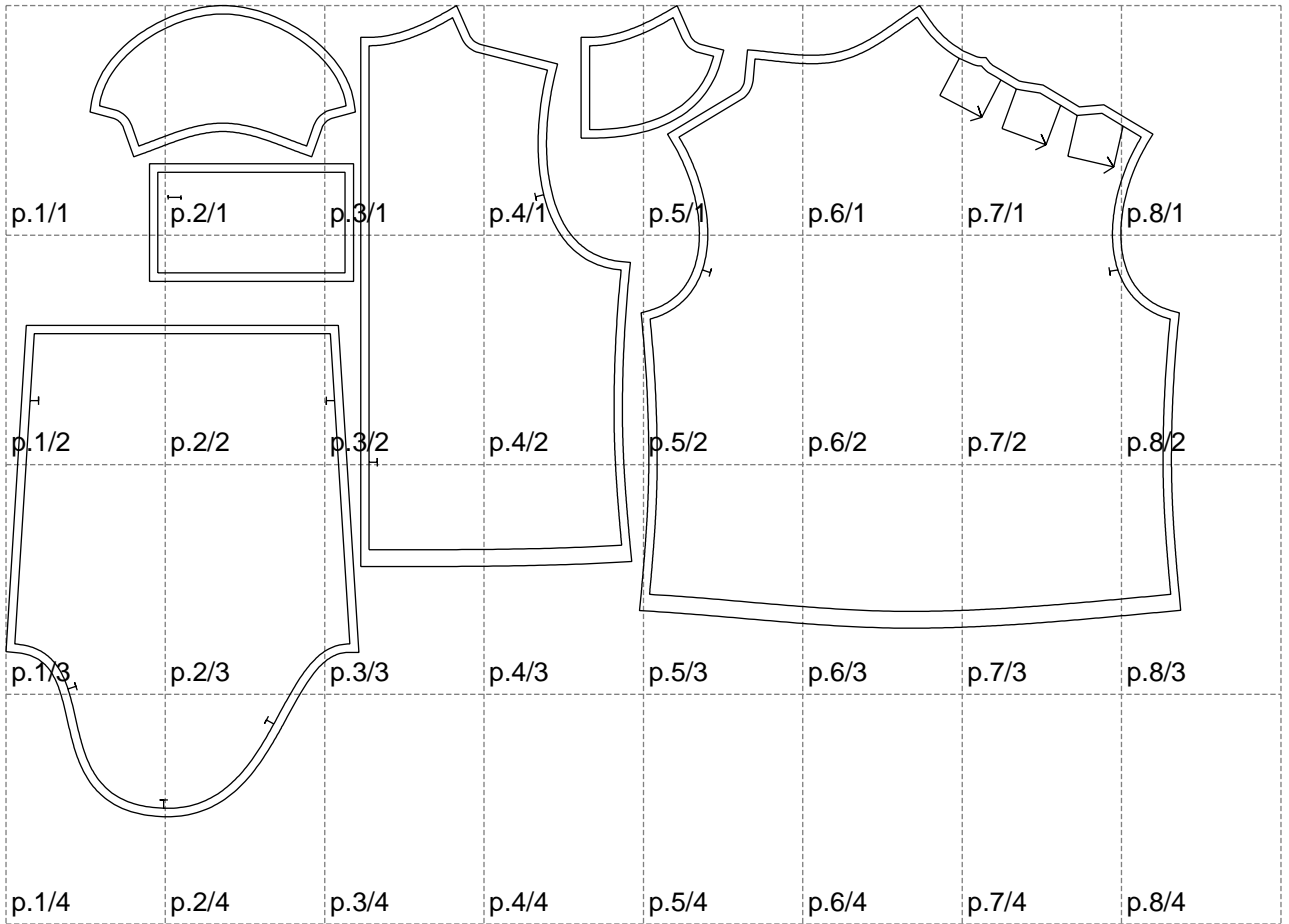

Not for print

Paper size: A4, size:1399.00 x965.90 mm

# Example

size:1478.90 x1262.51 mm

Maneken =1 ver.0

rz\_1=170

rz\_16=112

rz\_17=96.2

rz\_18=94

rz\_19=120

rz\_20=117

---

. . . . .  
. . . . .  
. . . . .