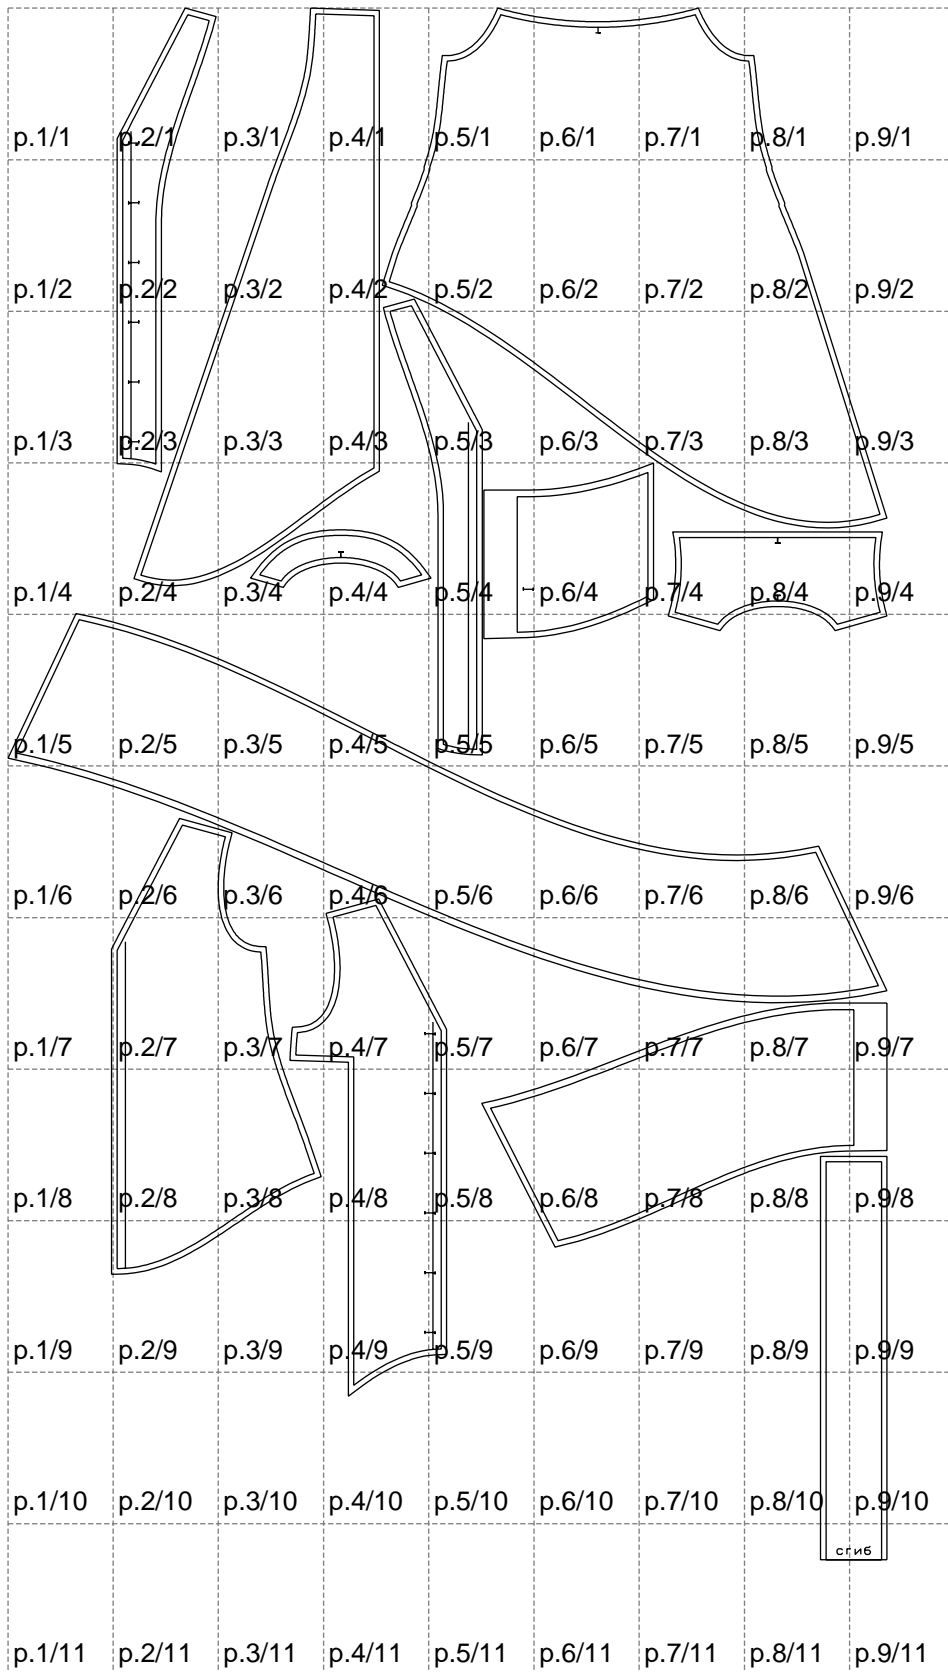

Not for print

Paper size: A4, size:1585.86 x2799.08 mm

Example

size:1478.92 x1491.14 mm

Maneken =1 ver.0

rz_1=170

rz_16=92

rz_17=78.8

rz_18=71.8

rz_19=100

rz_20=98.1

.
.
.