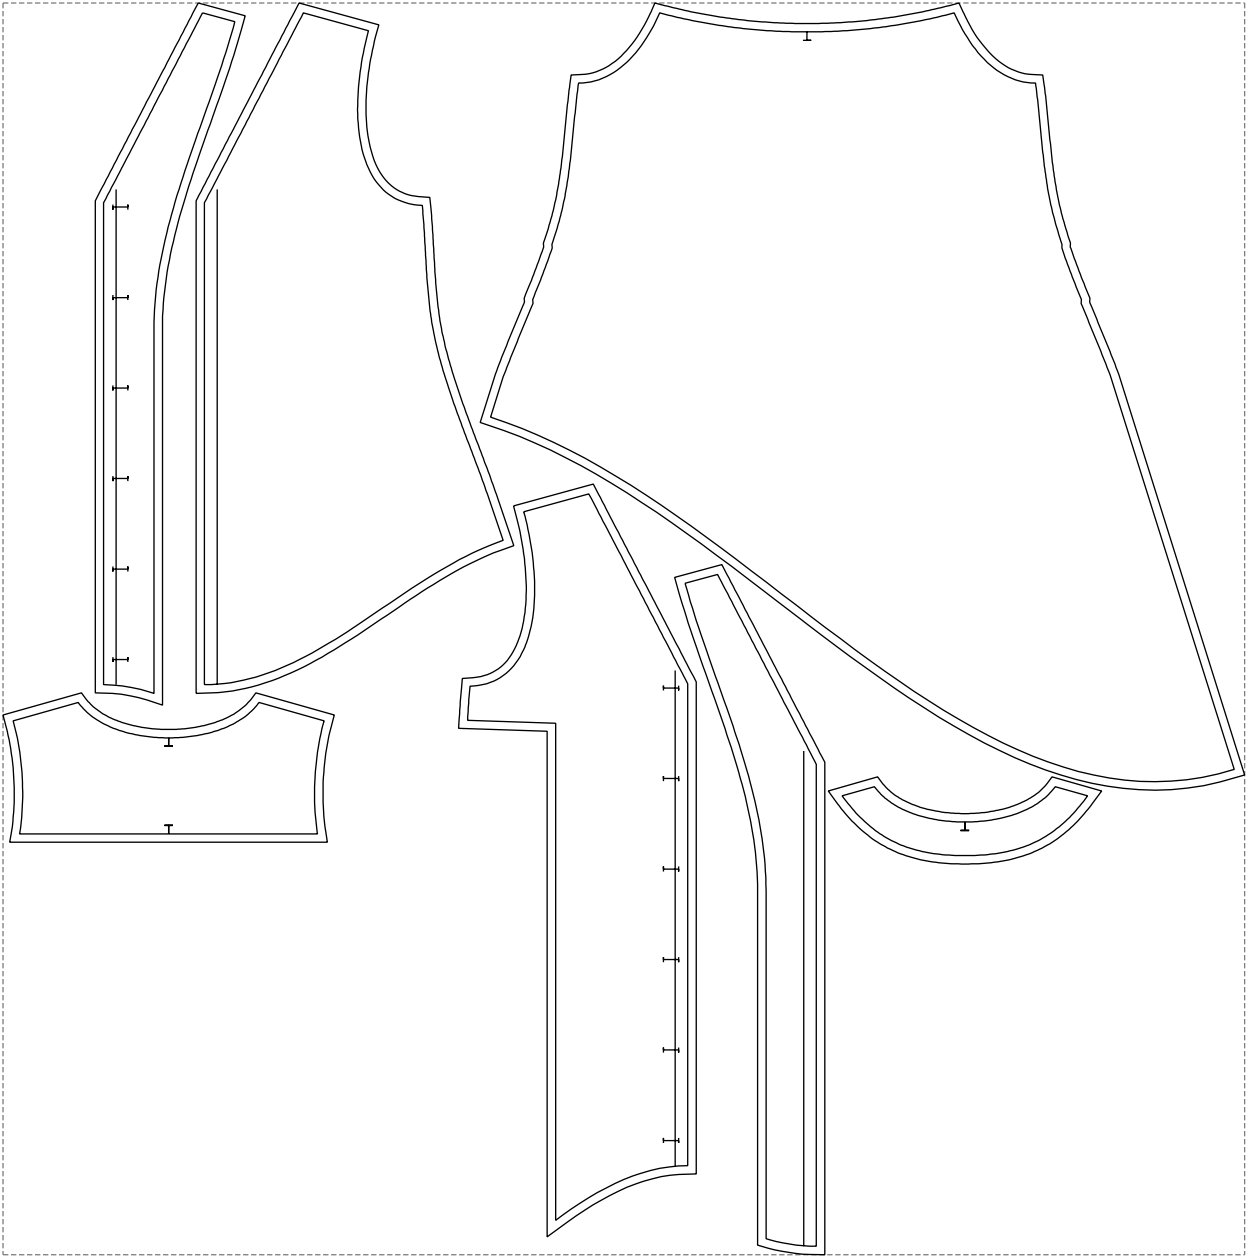

Not for print

Paper size: A4, size:1585.86 x2799.08 mm

Example

size:1478.92 x1491.14 mm

Maneken =1 ver.0

rz_1=170

rz_16=92

rz_17=78.8

rz_18=71.8

rz_19=100

rz_20=98.1

.
.
.