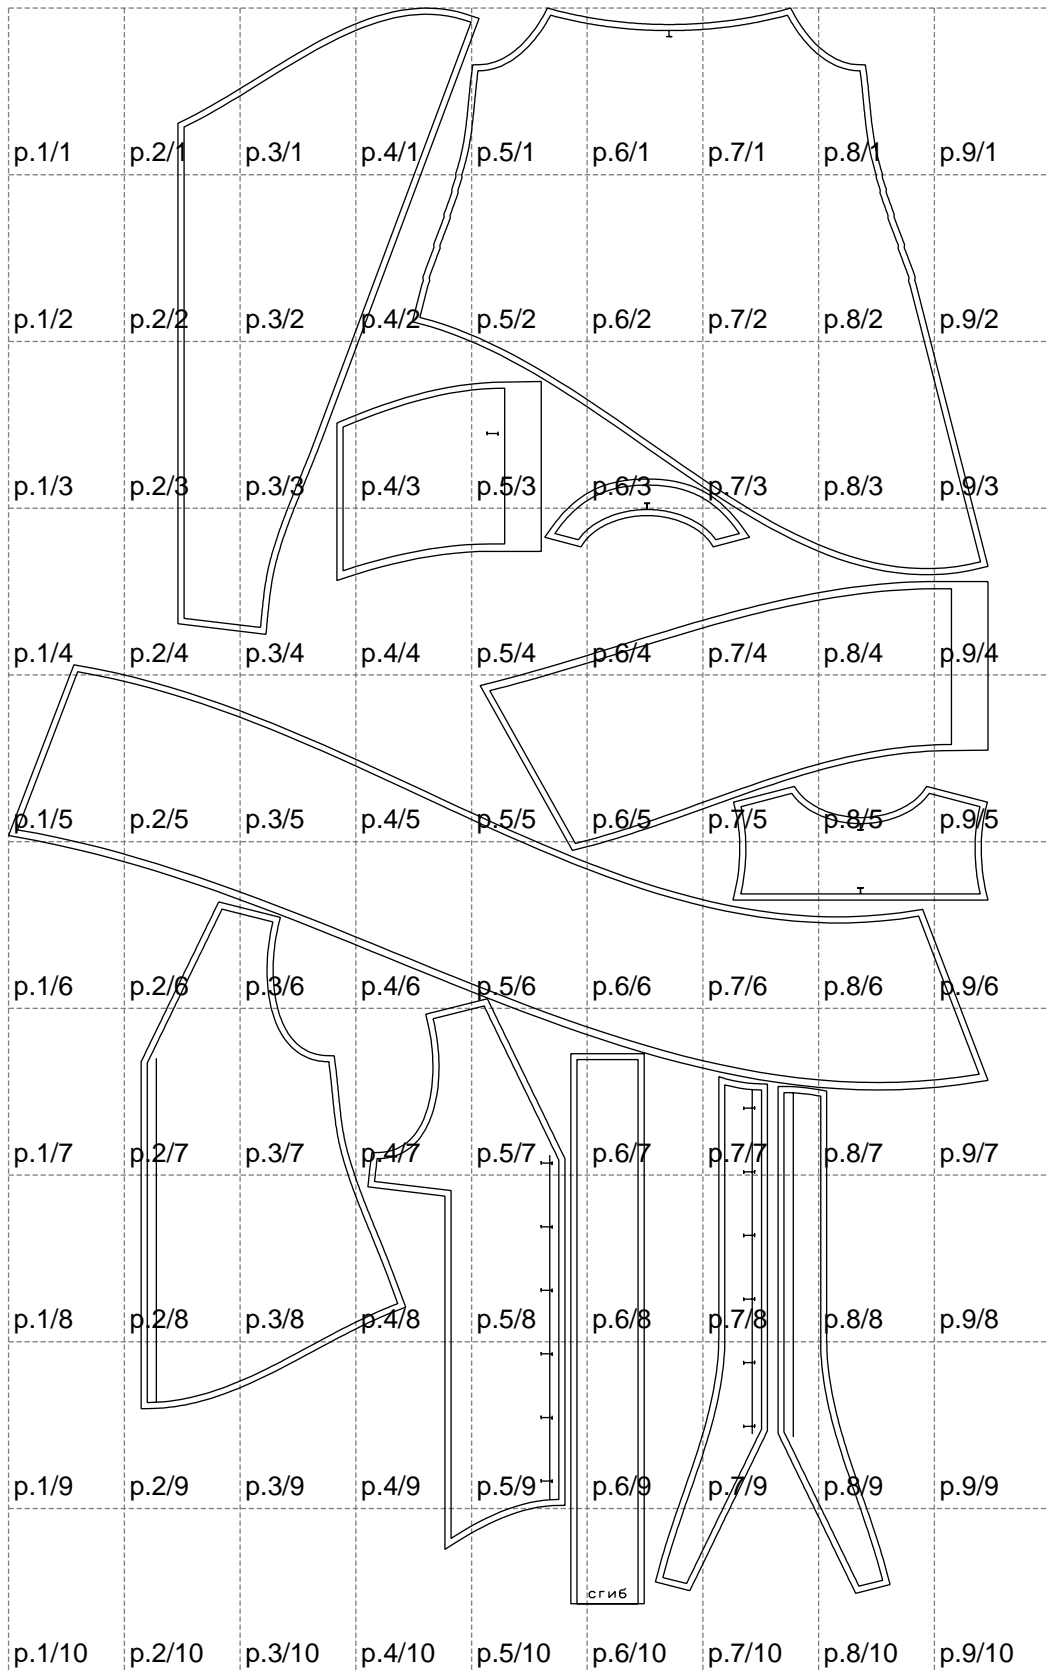

Not for print

Paper size: A4, size:1606.22 x2616.40 mm

Example

size:1448.80 x1504.77 mm

Maneken =1 ver.0

rz_1=170

rz_16=108

rz_17=92.5

rz_18=89.2

rz_19=116

rz_20=113

.
.
.