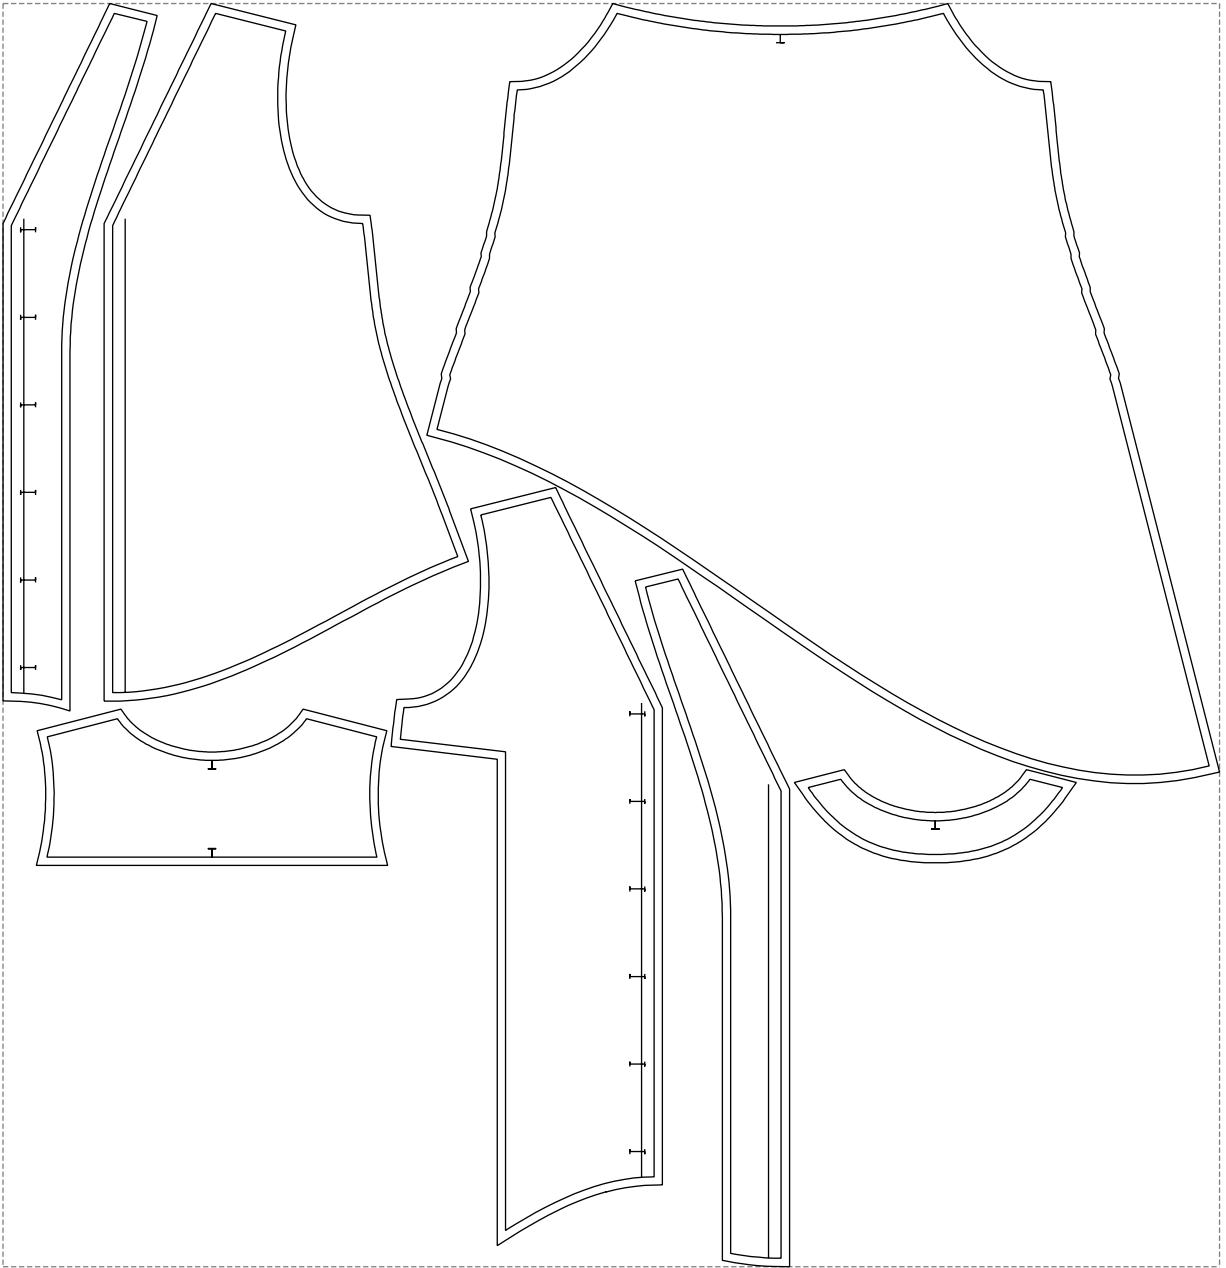

Not for print

Paper size: A4, size:1606.22 x2616.40 mm

Example

size:1448.80 x1504.77 mm

Maneken =1 ver.0

rz_1=170

rz_16=108

rz_17=92.5

rz_18=89.2

rz_19=116

rz_20=113

.
.
.