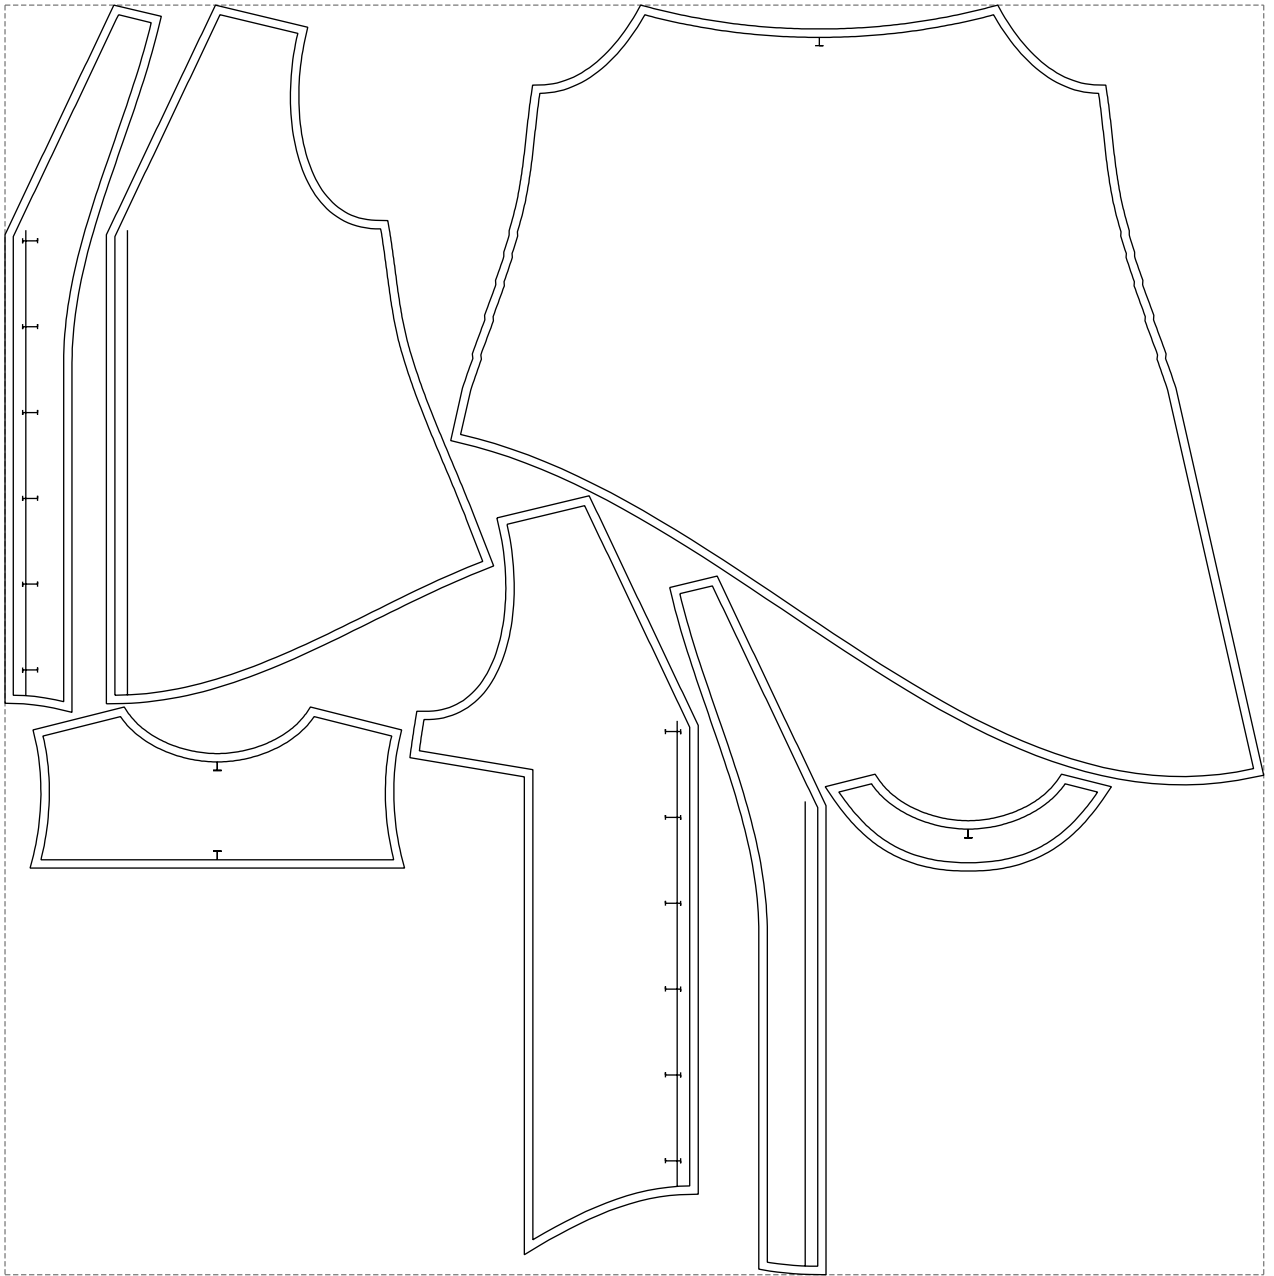

Not for print

Paper size: A4, size:1623.32 x3046.40 mm

# Example

size:1499.00 x1512.47 mm

Maneken =1 ver.0

rz\_1=170

rz\_16=116

rz\_17=100

rz\_18=98.8

rz\_19=124

rz\_20=121

---

. . . . .  
. . . . .  
. . . . .