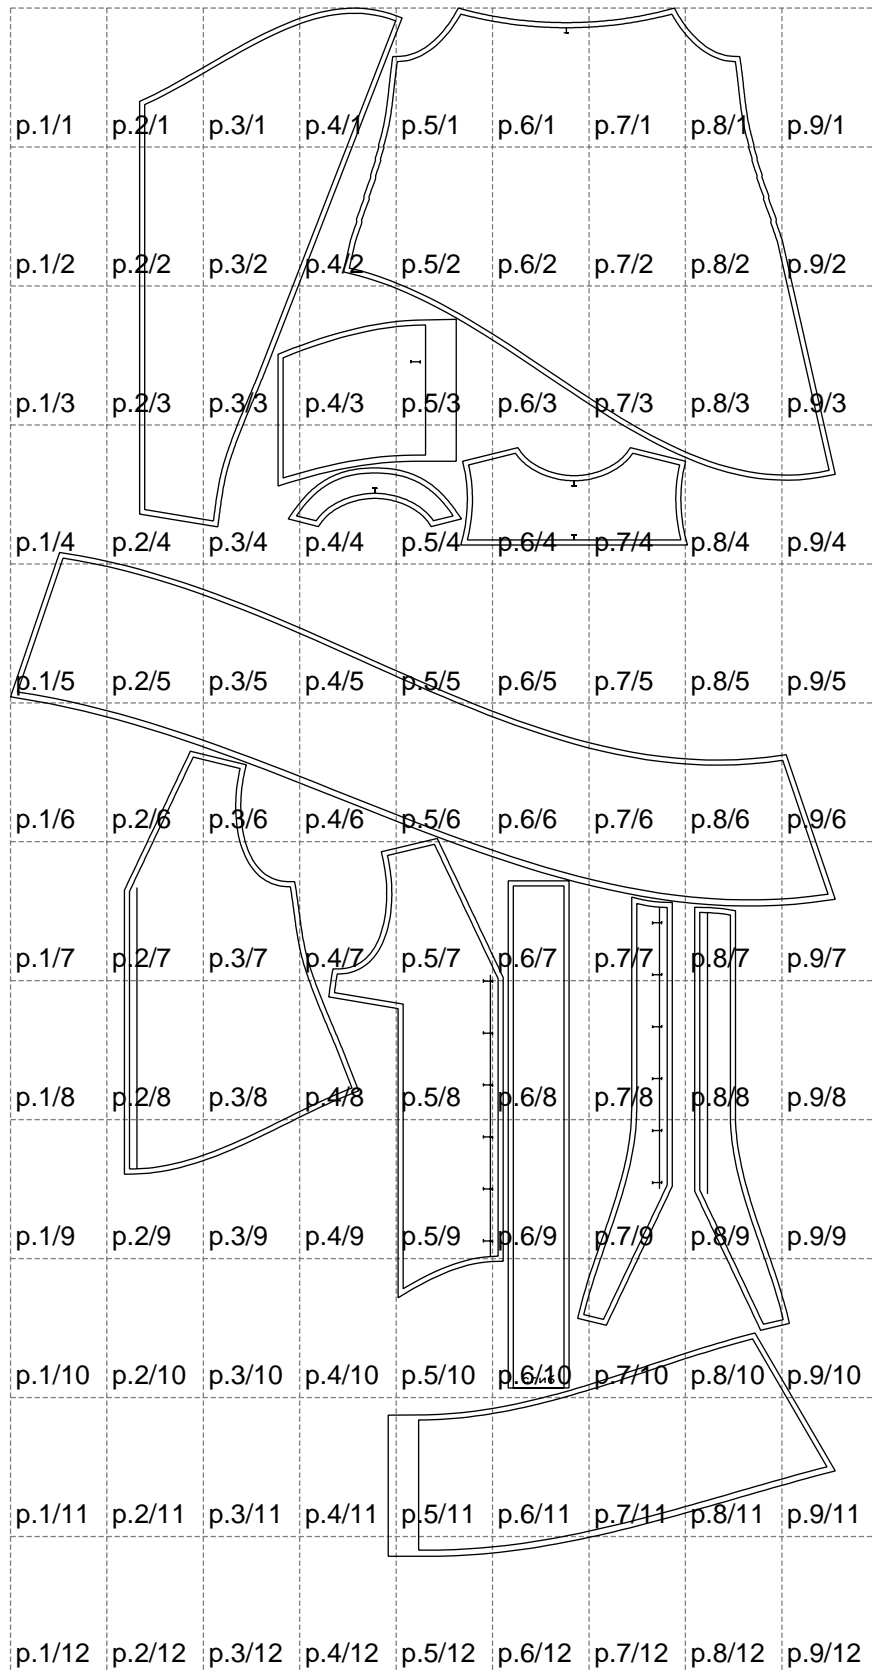

Not for print

Paper size: A4, size:1623.32 x3046.40 mm

# Example

size:1499.00 x1512.47 mm

Maneken =1 ver.0

rz\_1=170

rz\_16=116

rz\_17=100

rz\_18=98.8

rz\_19=124

rz\_20=121

---

. . . . .  
. . . . .  
. . . . .