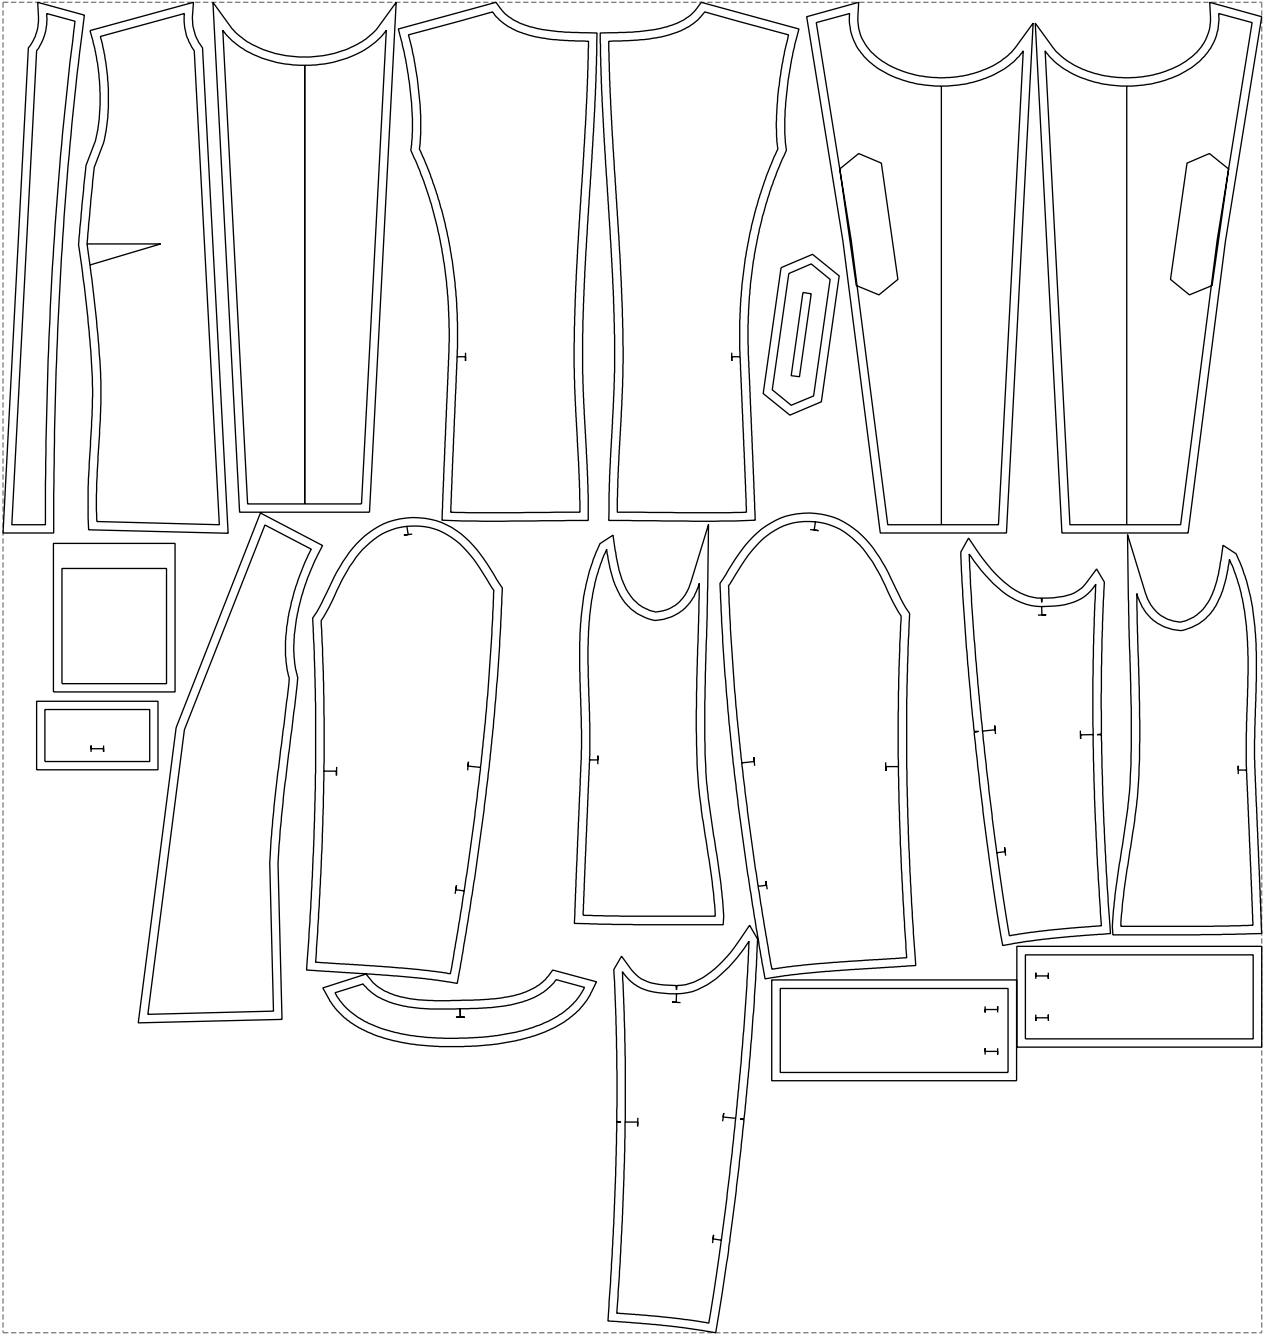

Not for print

Paper size: A4, size:1388.97 x1198.01 mm

# Example

size:1499.00 x1584.76 mm

Maneken =1 ver.0

rz\_1=170

rz\_16=92

rz\_17=78.8

rz\_18=71.8

rz\_19=100

rz\_20=98.1

---

. . . . .  
. . . . .  
. . . . .