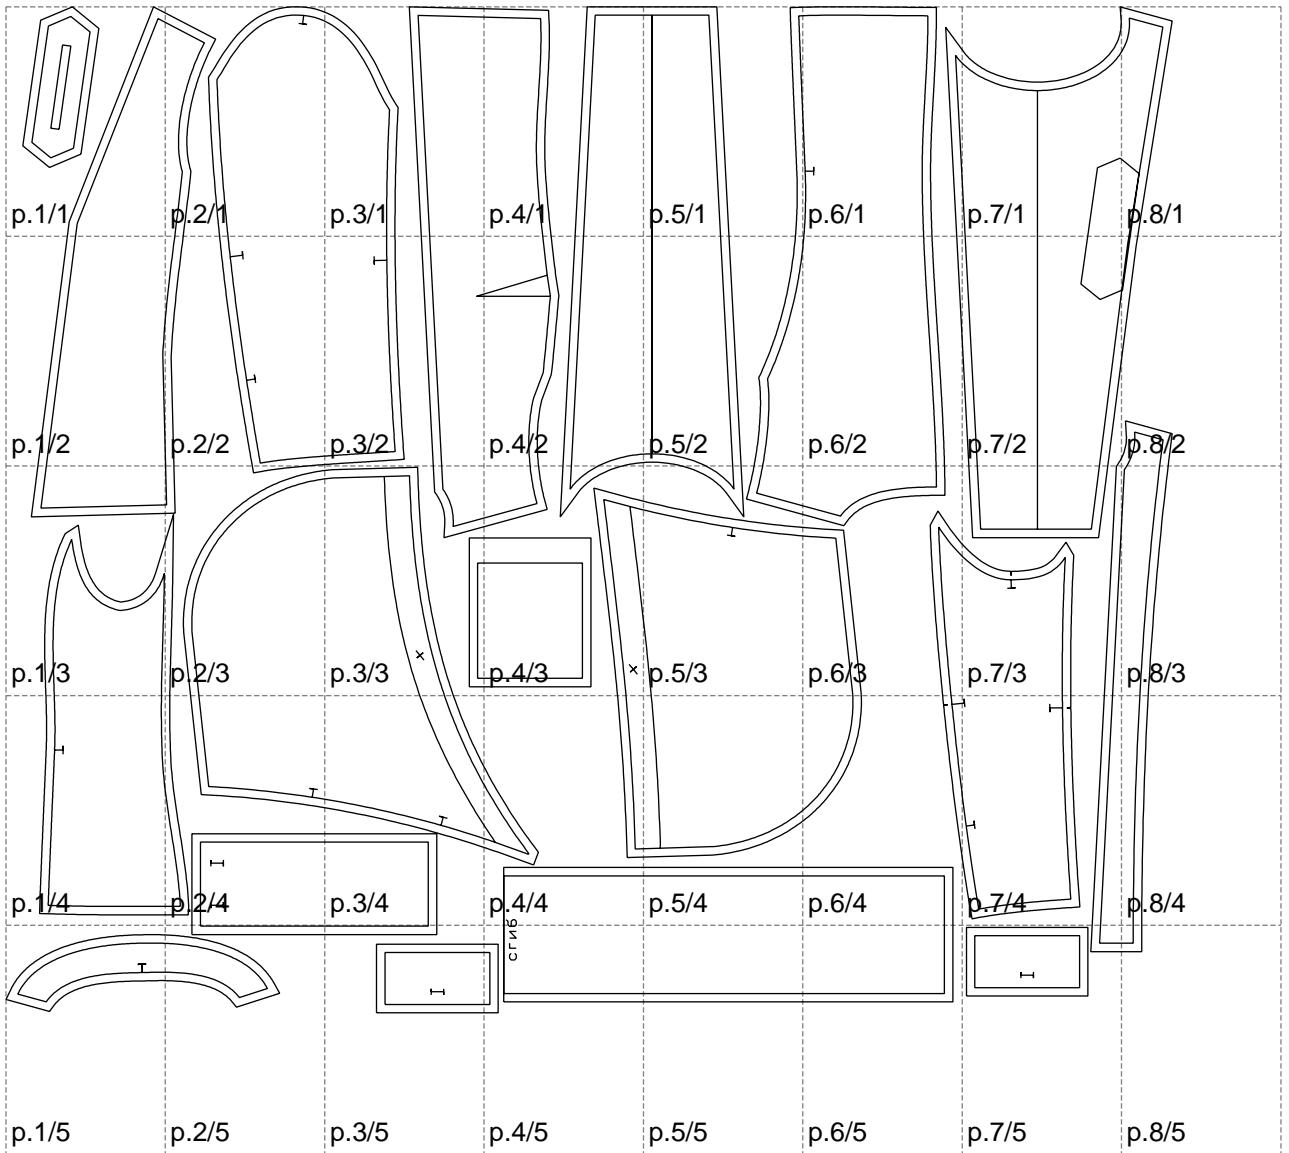

Not for print

Paper size: A4, size:1388.97 x1198.01 mm

# Example

size:1499.00 x1584.76 mm

Maneken =1 ver.0

rz\_1=170

rz\_16=92

rz\_17=78.8

rz\_18=71.8

rz\_19=100

rz\_20=98.1

---

. . . . .  
. . . . .  
. . . . .