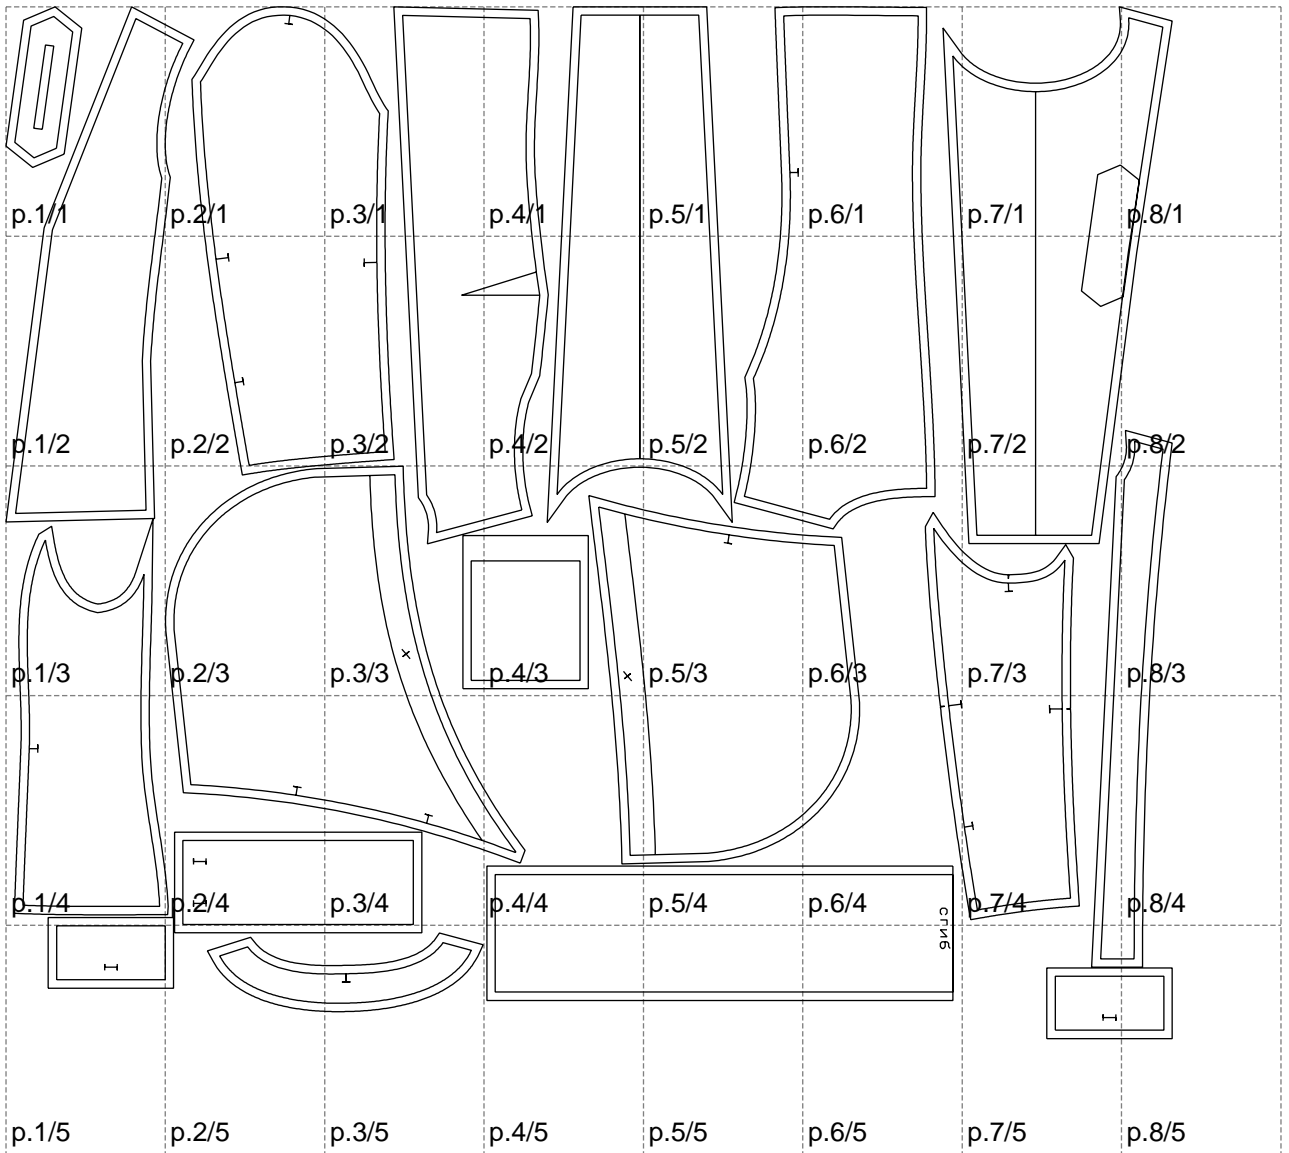

Not for print

Paper size: A4, size:1388.96 x1228.61 mm

# Example

size:1488.93 x1599.69 mm

Maneken =1 ver.0

rz\_1=170

rz\_16=96

rz\_17=82

rz\_18=76

rz\_19=104

rz\_20=101.8

---

. . . . .  
. . . . .  
. . . . .