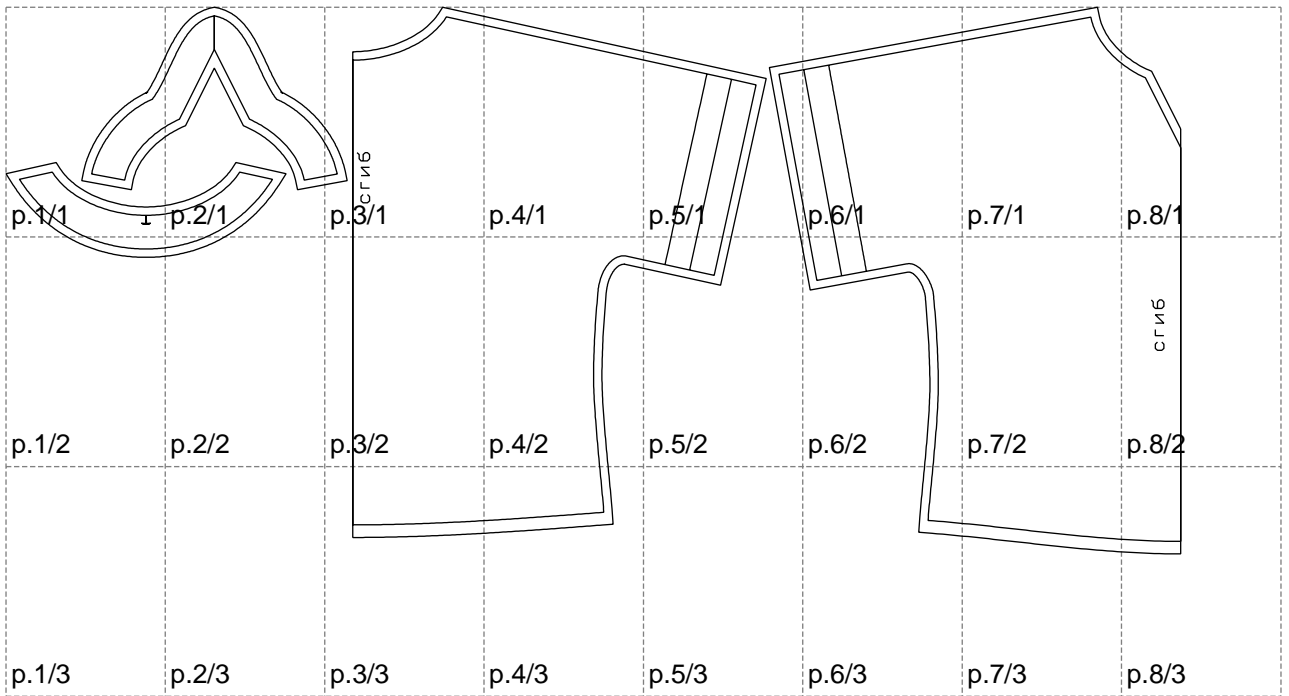

Not for print

Paper size: A4, size:1399.00 x650.90 mm

# Example

size:1488.91 x1237.94 mm

Maneken =1 ver.0

rz\_1=170

rz\_16=104

rz\_17=88.9

rz\_18=84.4

rz\_19=112

rz\_20=109.3

---

. . . . .  
. . . . .  
. . . . .