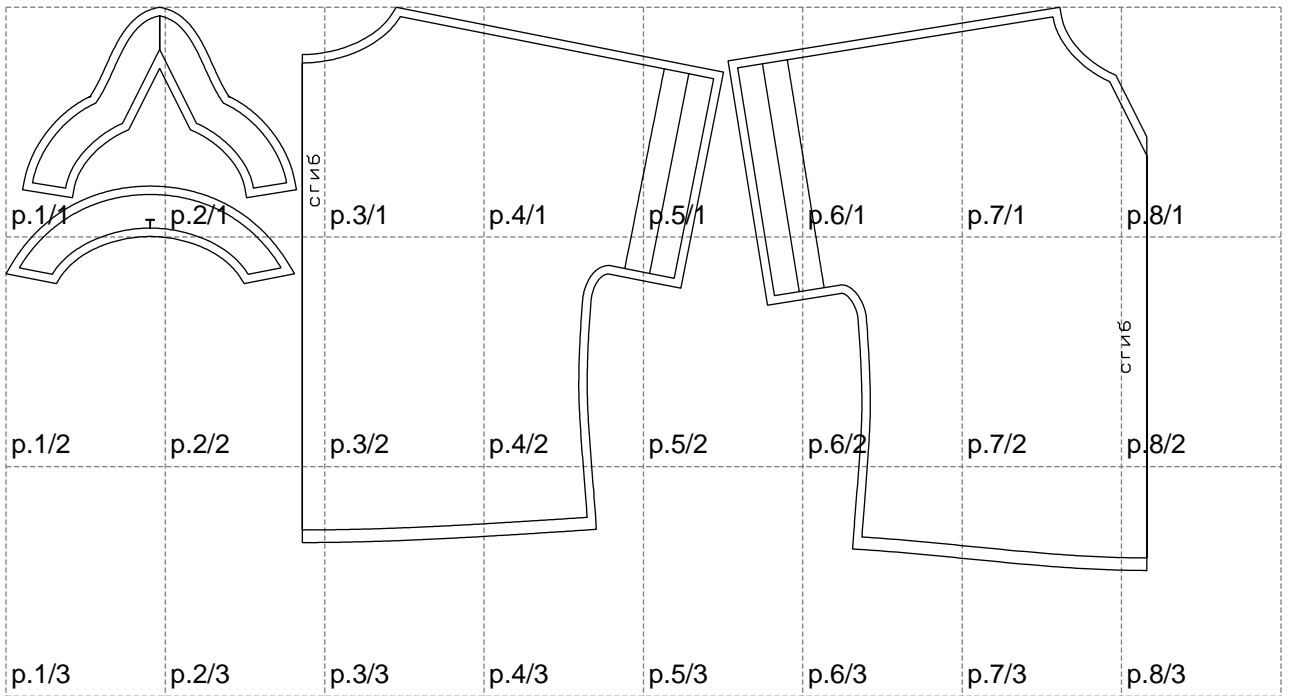

Not for print

Paper size: A4, size:1358.80 x670.60 mm

Example

size:1488.88 x1279.80 mm

Maneken =1 ver.0

rz_1=170

rz_16=120

rz_17=104

rz_18=103.6

rz_19=128

rz_20=125.1

.
.
.