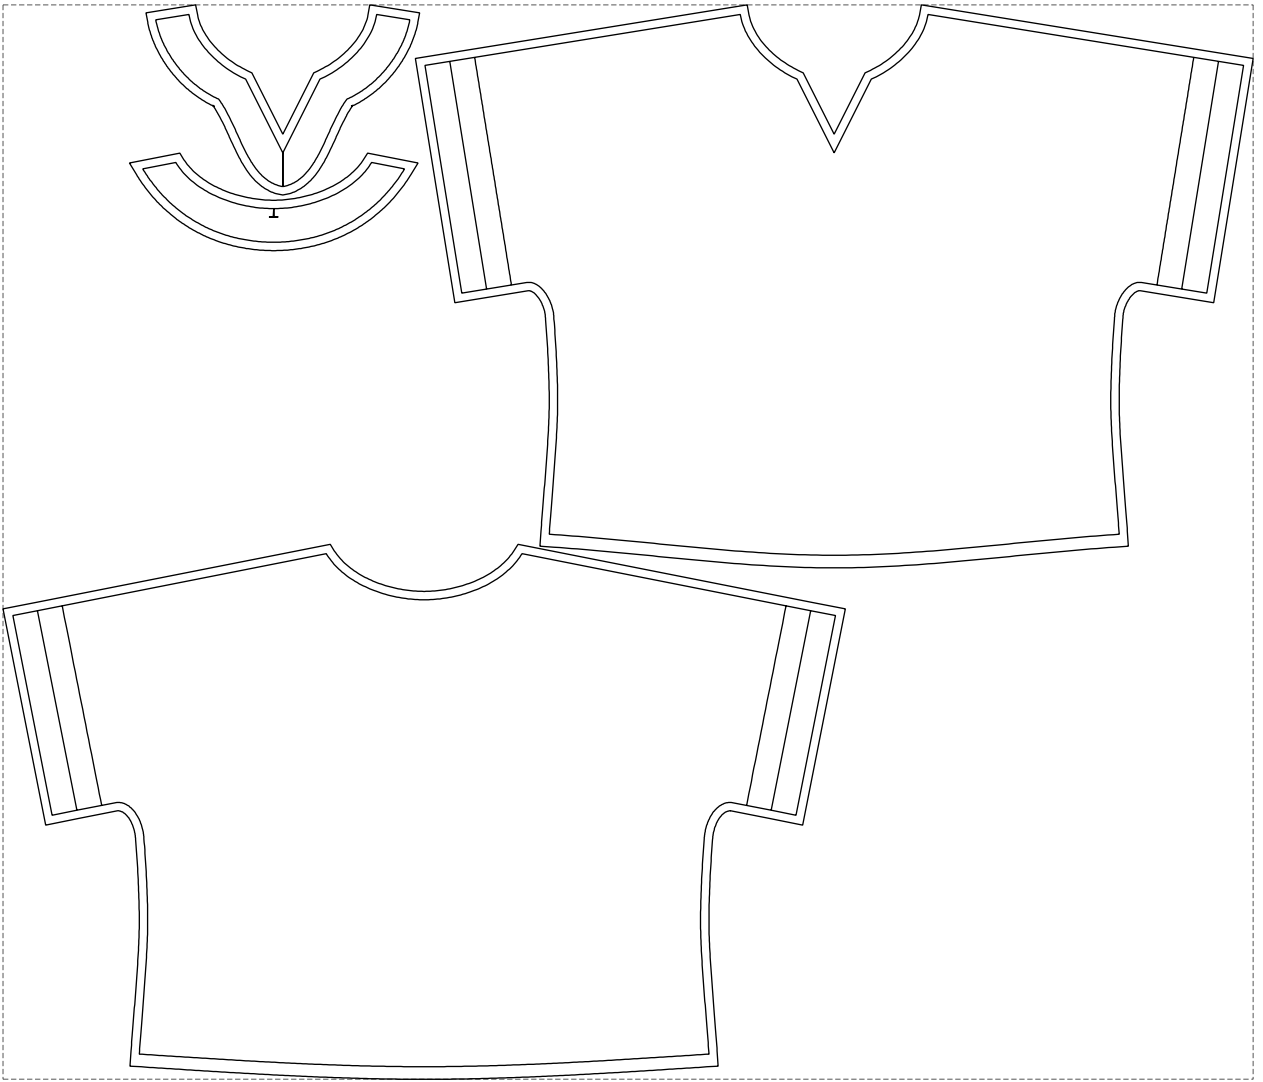

Not for print

Paper size: A4, size:1358.80 x670.60 mm

Example

size:1488.88 x1279.80 mm

Maneken =1 ver.0

rz_1=170

rz_16=120

rz_17=104

rz_18=103.6

rz_19=128

rz_20=125.1

.
.
.