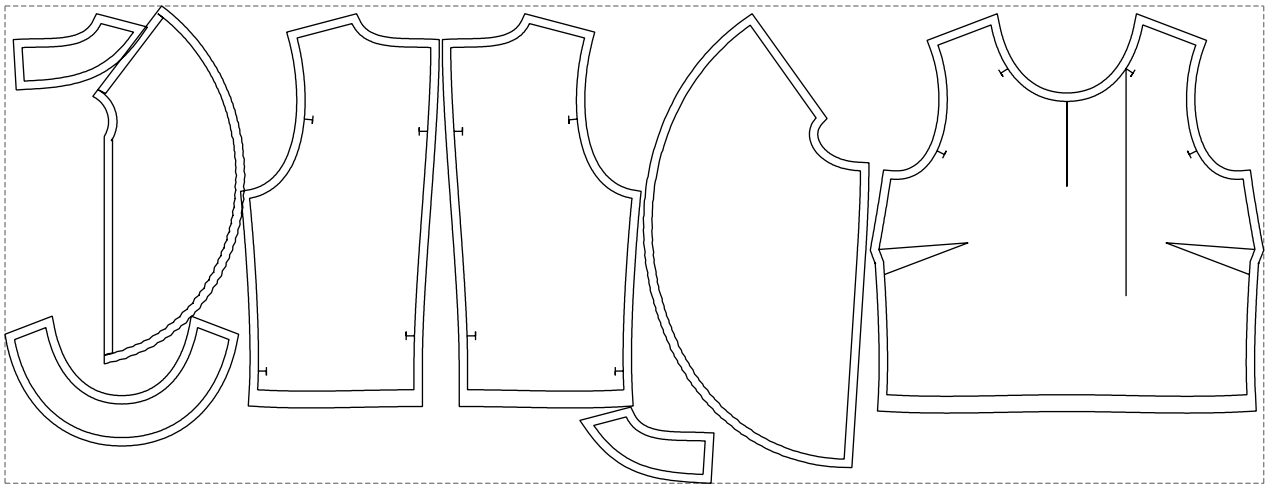

# Example

size:1499.00 x568.65 mm

Maneken =1 ver.0

rz\_1=170

rz\_16=88

rz\_17=75.6

rz\_18=67.6

rz\_19=96