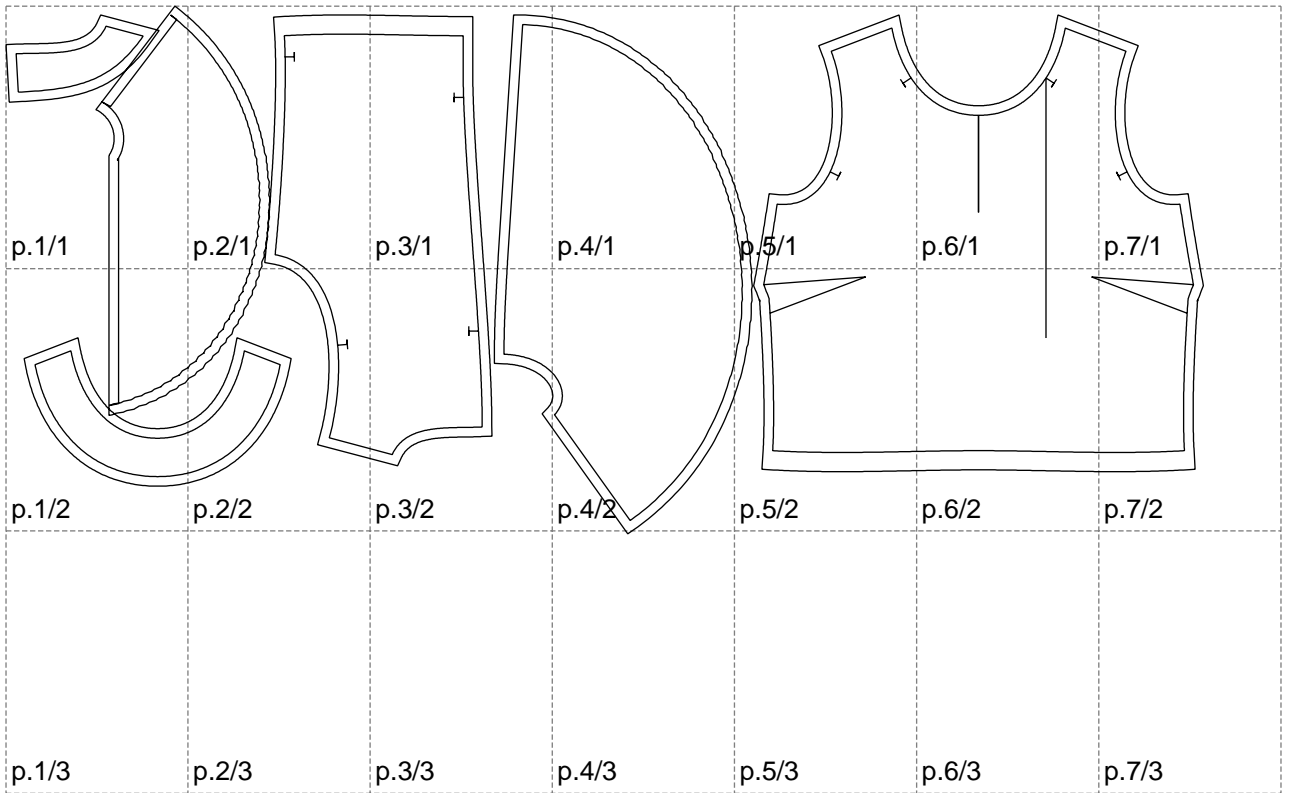

Not for print

Paper size: A4, size:1247.85 x549.87 mm

# Example

size:1499.00 x568.65 mm

Maneken =1 ver.0

rz\_1=170

rz\_16=88

rz\_17=75.6

rz\_18=67.6

rz\_19=96

rz\_20=94.6

---

. . . . .  
. . . . .  
. . . . .