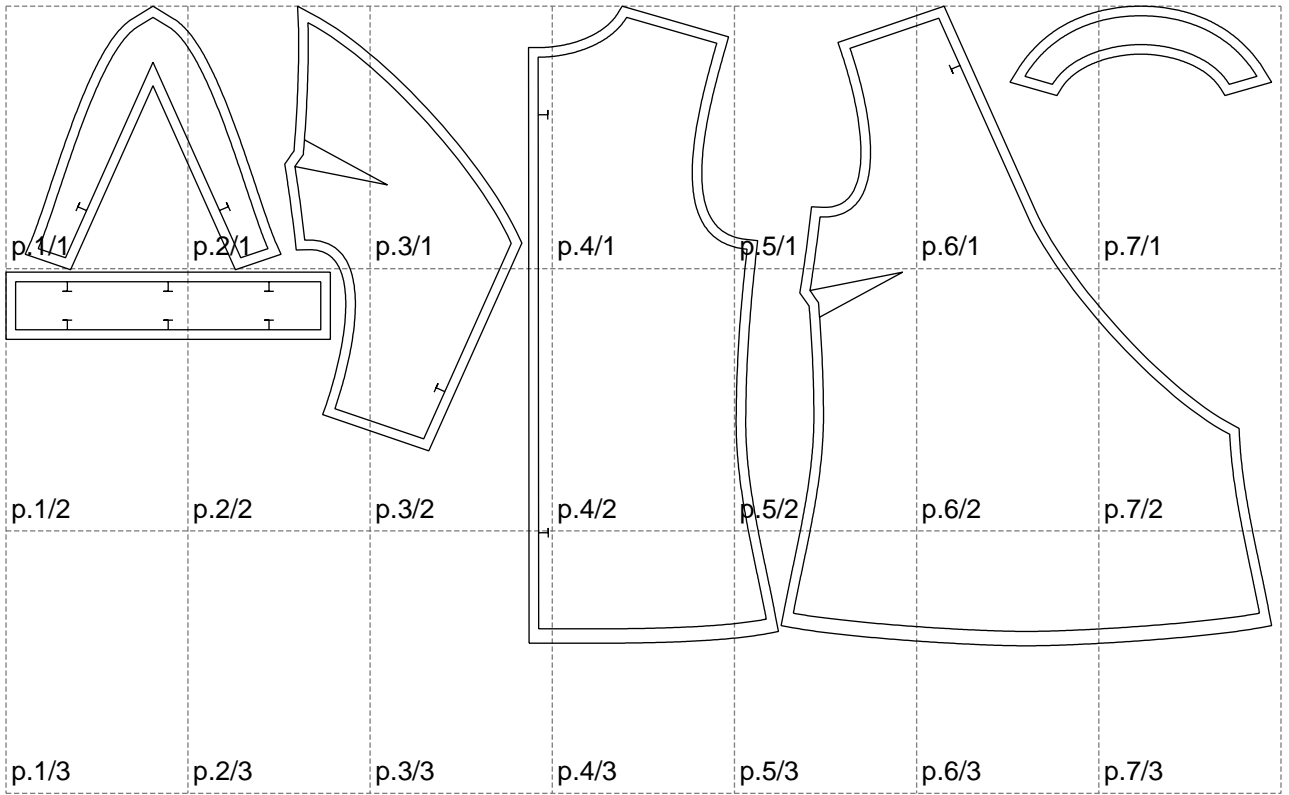

Not for print

Paper size: A4, size:1318.94 x666.47 mm

# Example

size:1499.00 x666.47 mm

Maneken =1 ver.0

rz\_1=170

rz\_16=88

rz\_17=75.6

rz\_18=67.6

rz\_19=96

rz\_20=94.6

---

. . . . .  
. . . . .  
. . . . .