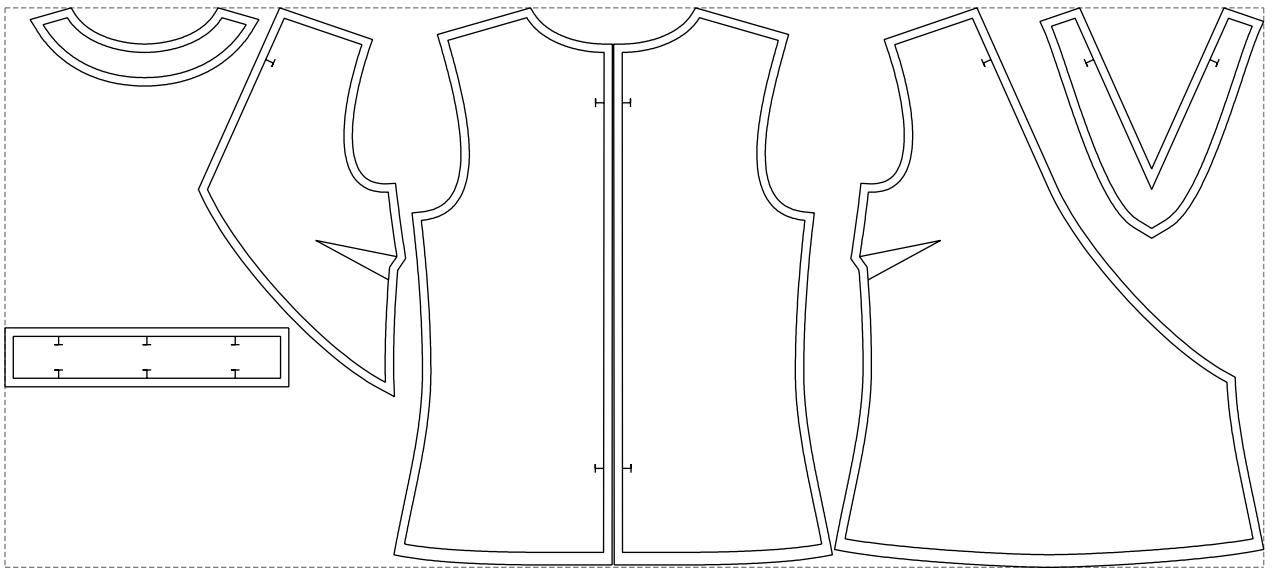

# Example

size:1499.00 x666.47 mm

Maneken =1 ver.0

rz\_1=170

rz\_16=88

rz\_17=75.6

rz\_18=67.6

rz\_19=96