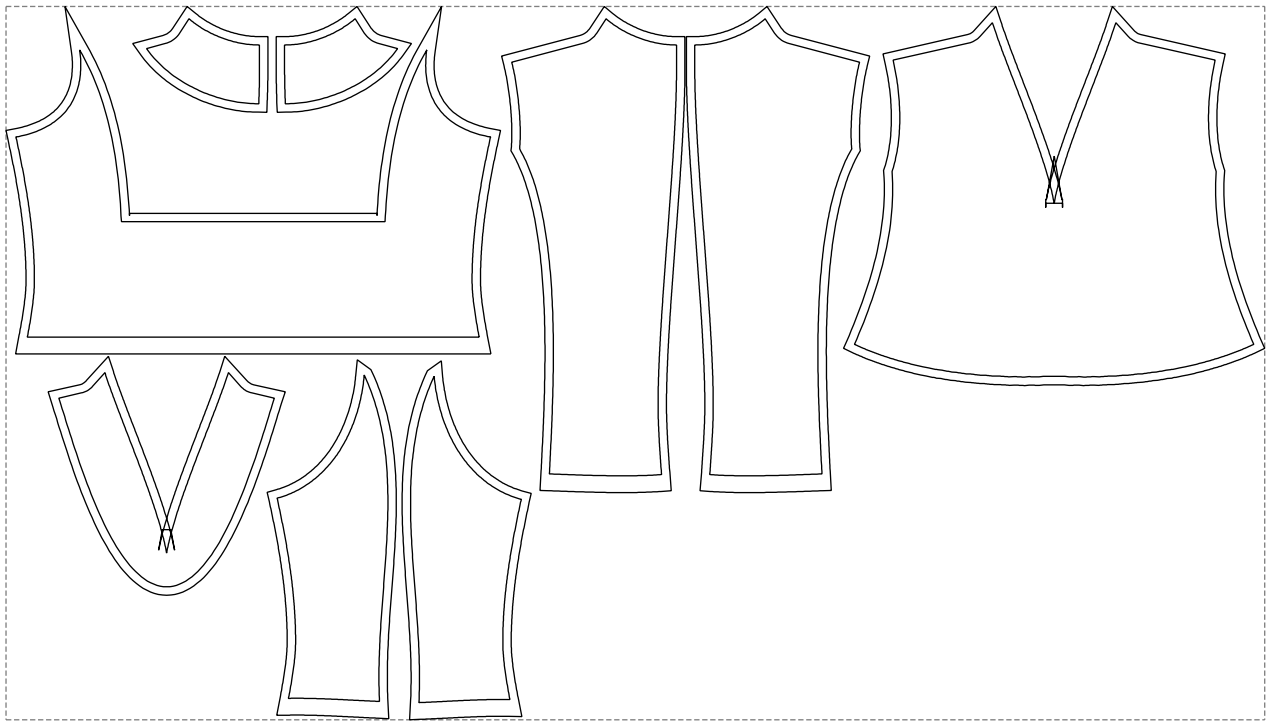

# Example

size:1499.00 x849.82 mm

Maneken =1 ver.0

rz\_1=170

rz\_16=112

rz\_17=96.2

rz\_18=94

rz\_19=120