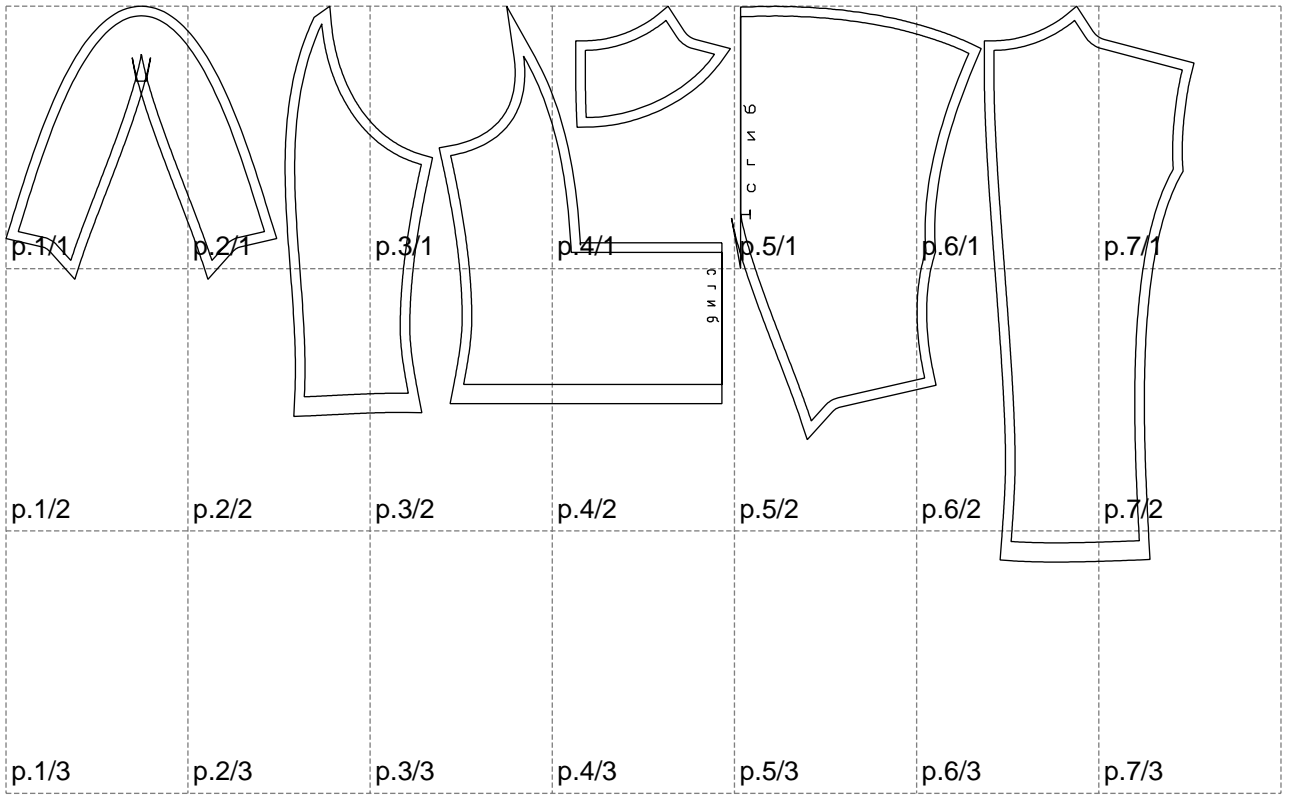

Not for print

Paper size: A4, size:1238.03 x579.18 mm

# Example

size:1499.00 x849.82 mm

Maneken =1 ver.0

rz\_1=170

rz\_16=112

rz\_17=96.2

rz\_18=94

rz\_19=120

rz\_20=117

---

. . . . .  
. . . . .  
. . . . .