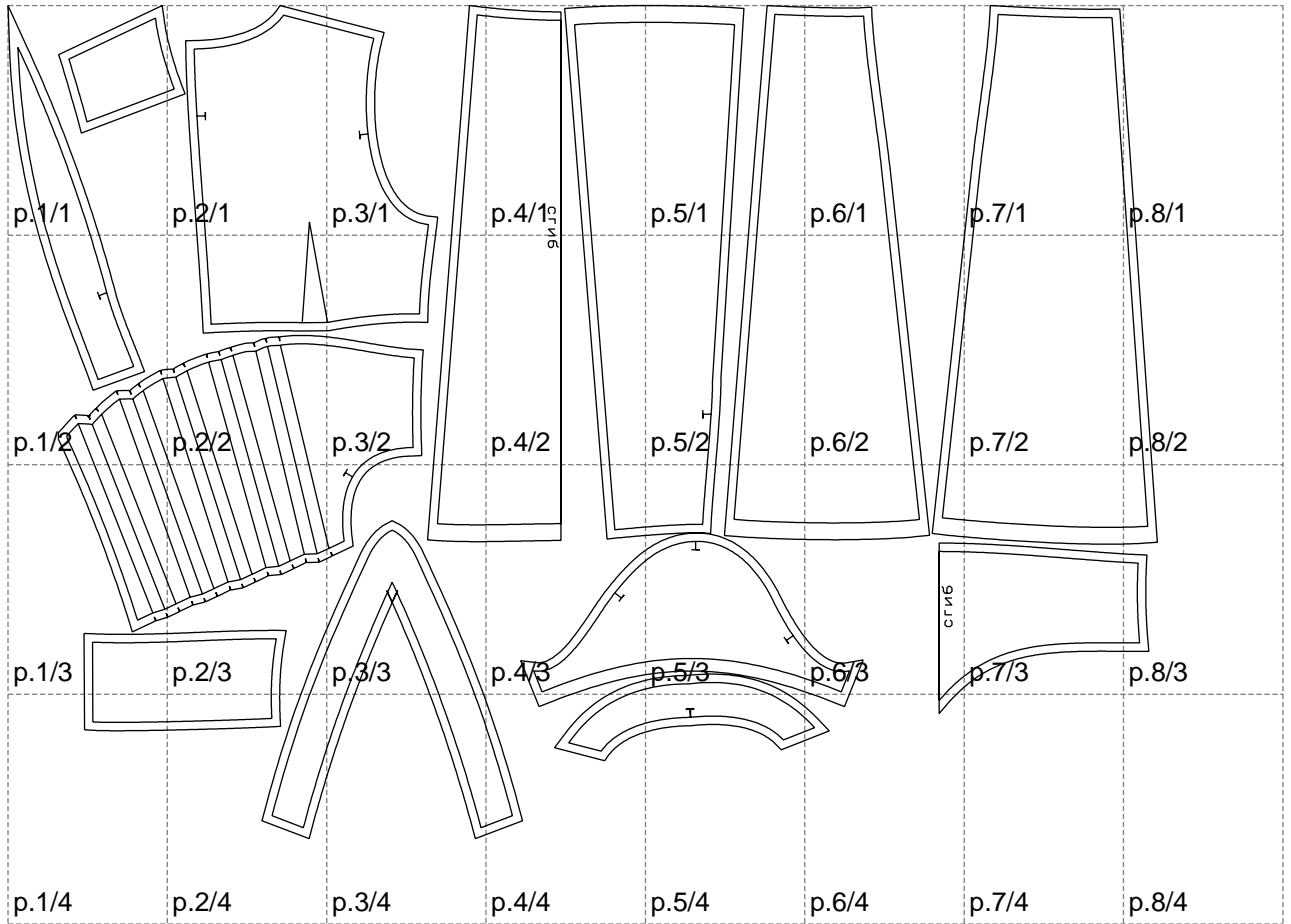

Not for print

Paper size: A4, size:1368.84 x992.08 mm

# Example

size:1499.00 x1817.77 mm

Maneken =1 ver.0

rz\_1=170

rz\_16=100

rz\_17=85.4

rz\_18=80.2

rz\_19=108

rz\_20=105.4

---

. . . . .  
. . . . .  
. . . . .