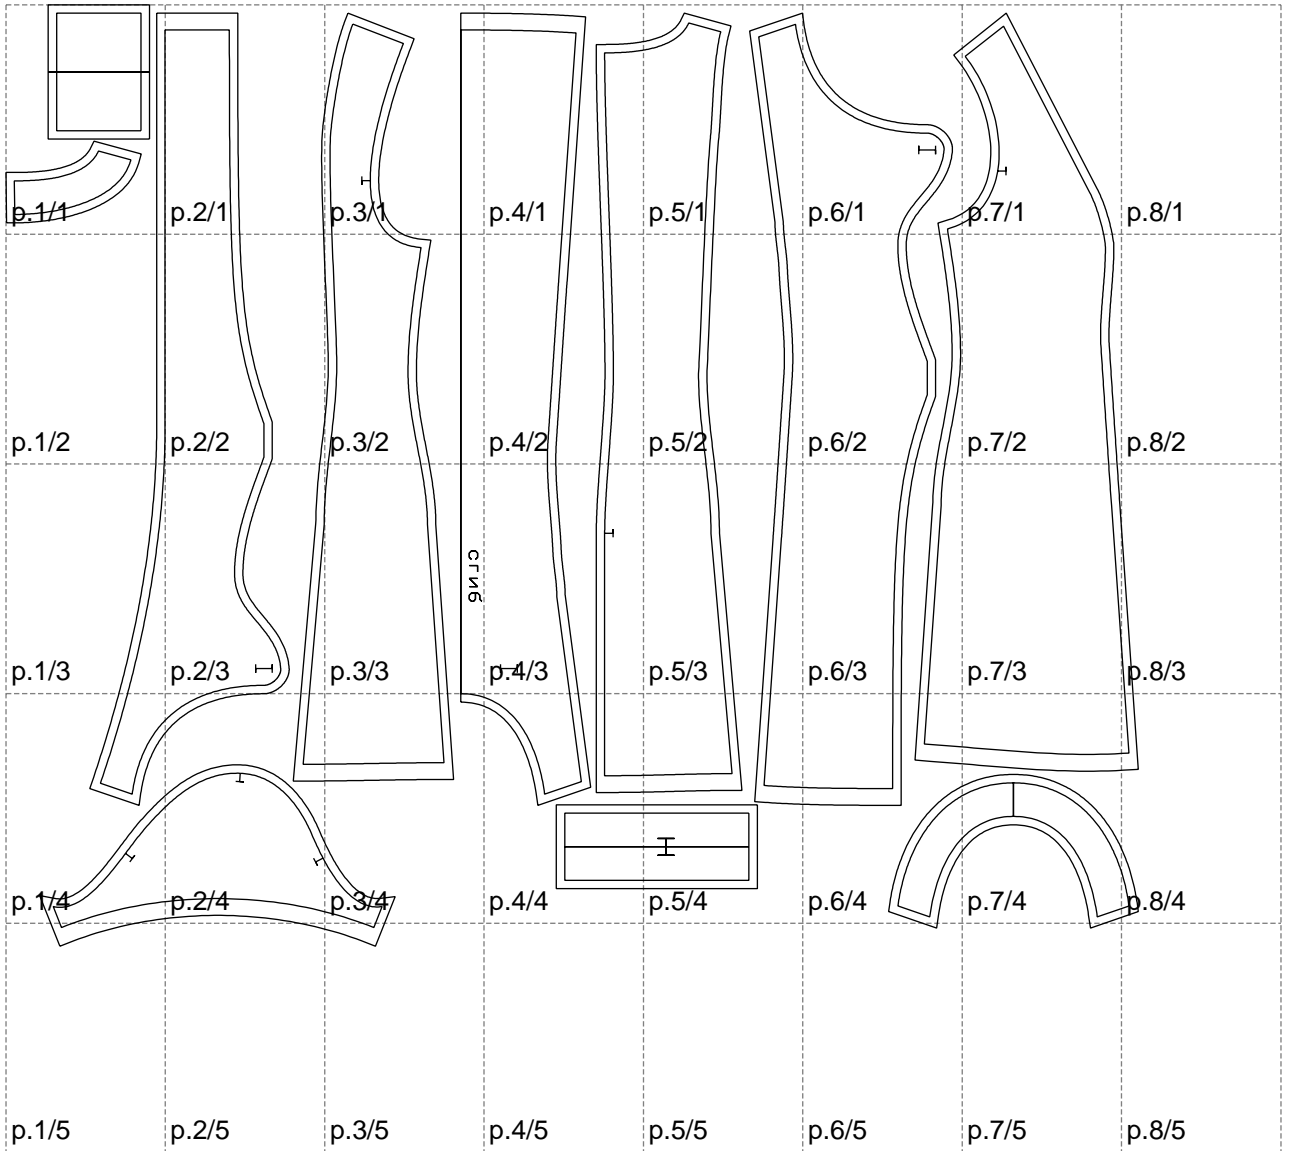

Not for print

Paper size: A4, size:1348.68 x1121.09 mm

# Example

size:1418.67 x1848.82 mm

Maneken =1 ver.0

rz\_1=170

rz\_16=100

rz\_17=85.4

rz\_18=80.2

rz\_19=108

rz\_20=105.4

---

. . . . .  
. . . . .  
. . . . .