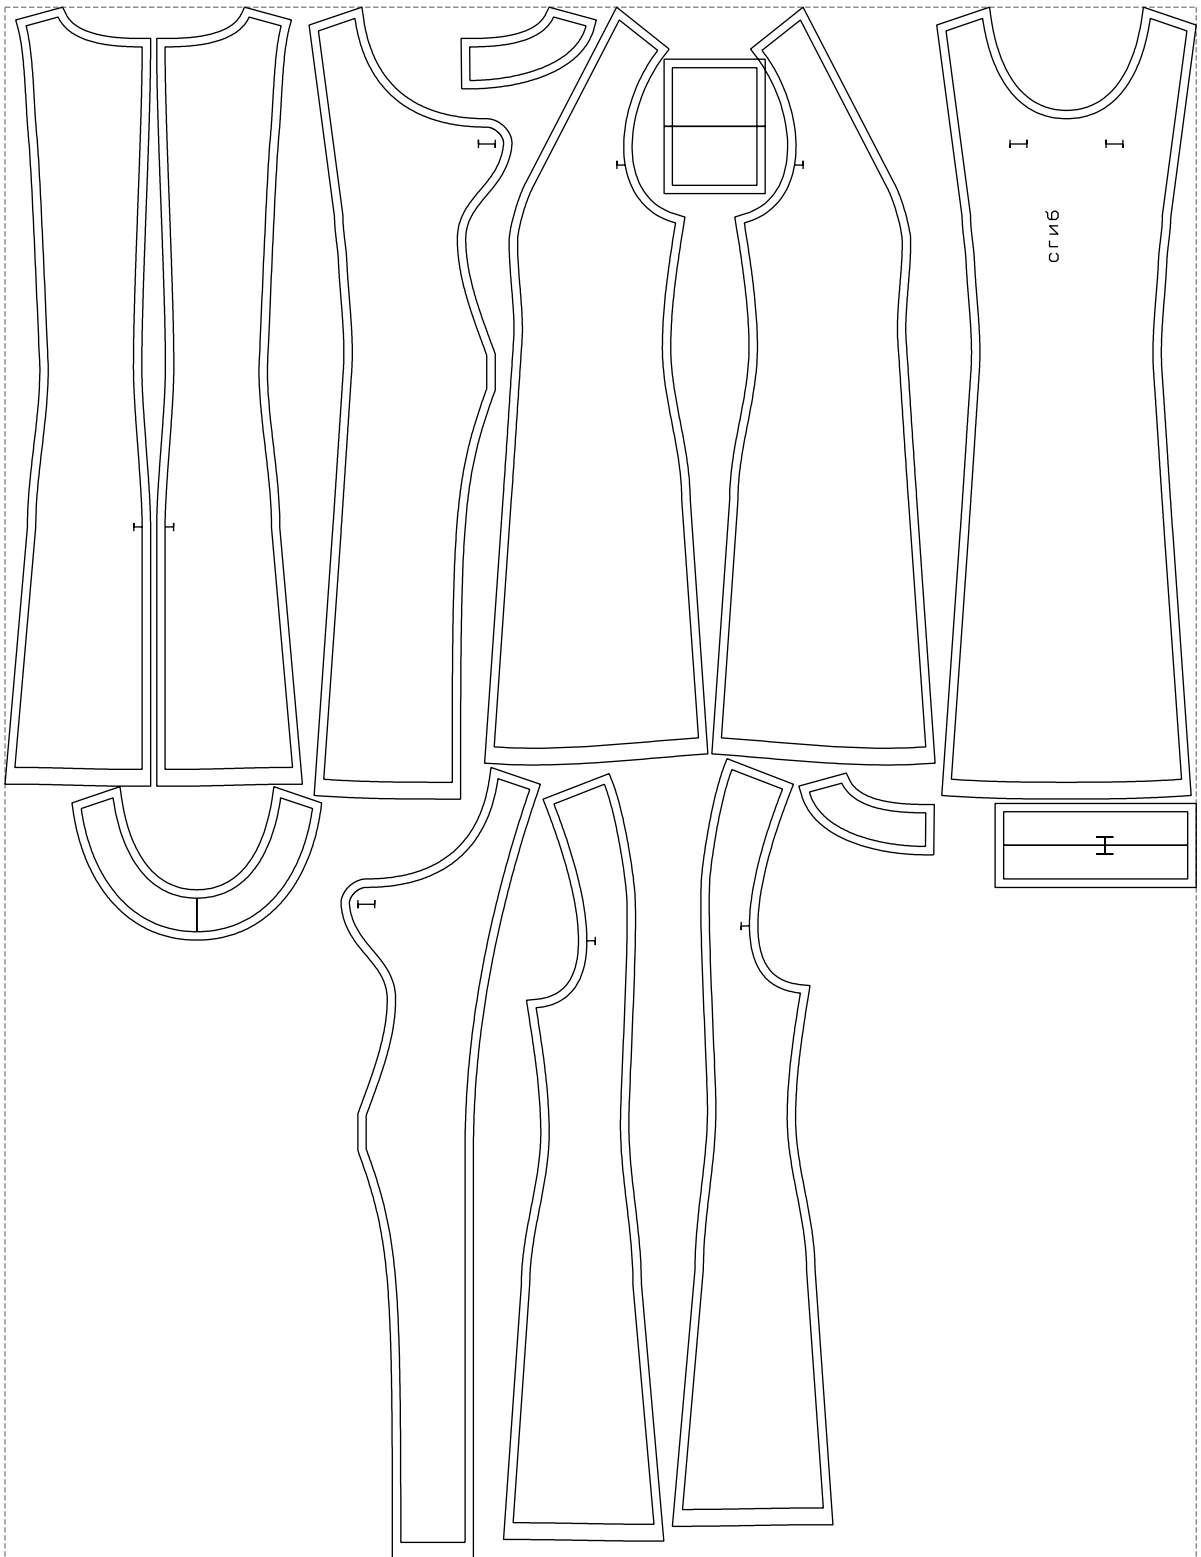

Not for print

Paper size: A4, size:1348.68 x1121.09 mm

# Example

size:1418.67 x1848.82 mm

Maneken =1 ver.0

rz\_1=170

rz\_16=100

rz\_17=85.4

rz\_18=80.2

rz\_19=108

rz\_20=105.4

---

. . . . .  
. . . . .  
. . . . .