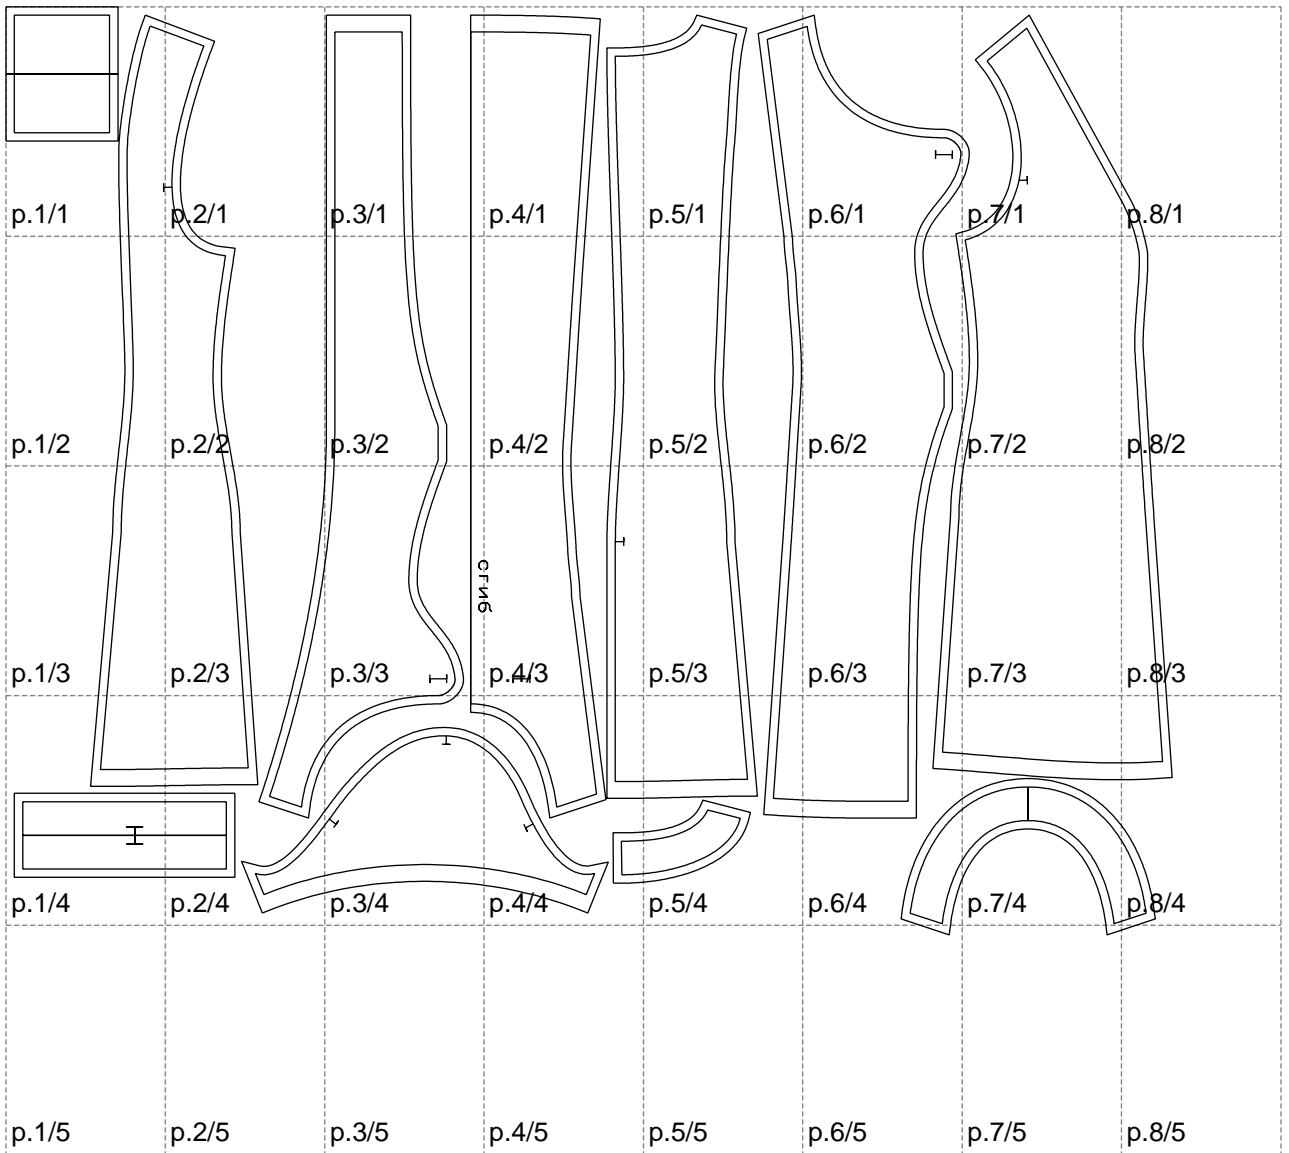

Not for print

Paper size: A4, size:1388.91 x1105.12 mm

# Example

size:1488.92 x1852.42 mm

Maneken =1 ver.0

rz\_1=170

rz\_16=108

rz\_17=92.5

rz\_18=89.2

rz\_19=116

rz\_20=113

---

. . . . .  
. . . . .  
. . . . .