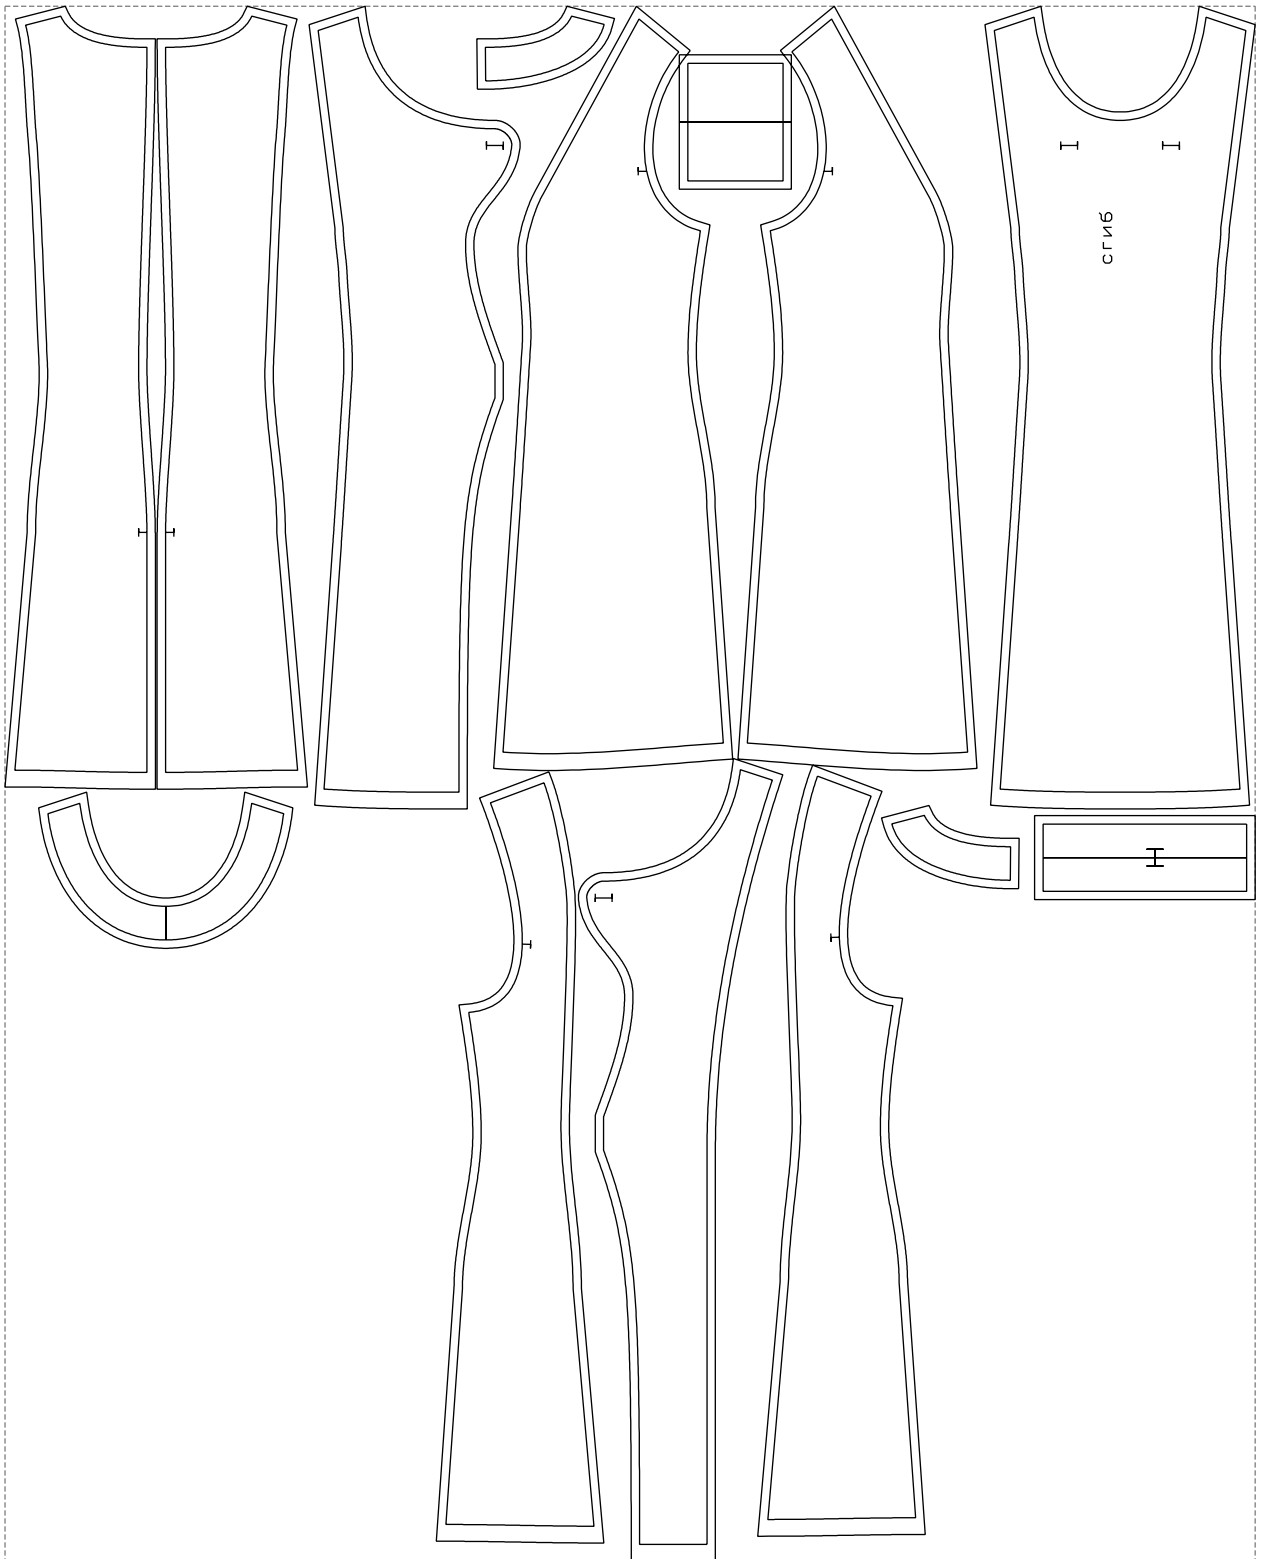

Not for print

Paper size: A4, size:1388.91 x1105.12 mm

# Example

size:1488.92 x1852.42 mm

Maneken =1 ver.0

rz\_1=170

rz\_16=108

rz\_17=92.5

rz\_18=89.2

rz\_19=116