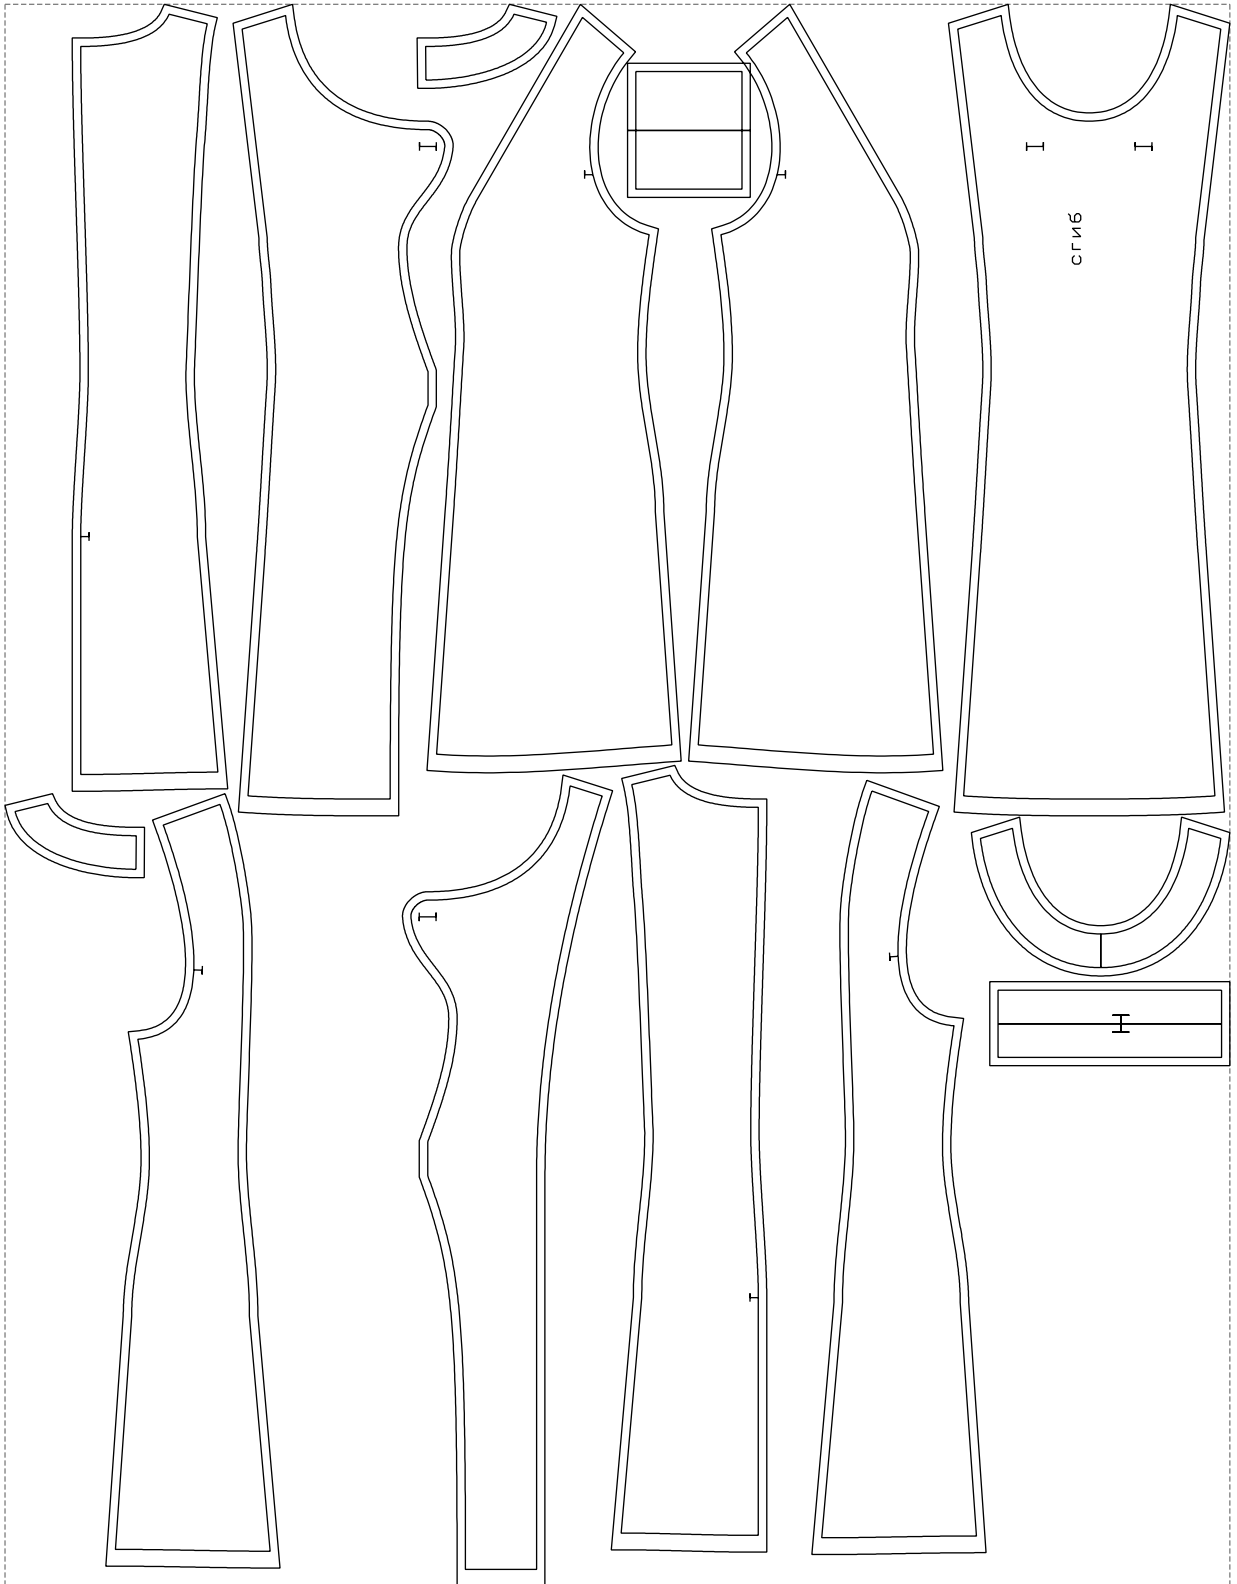

Not for print

Paper size: A4, size:1358.95 x1102.95 mm

# Example

size:1458.92 x1884.32 mm

Maneken =1 ver.0

rz\_1=170

rz\_16=116

rz\_17=100

rz\_18=98.8

rz\_19=124