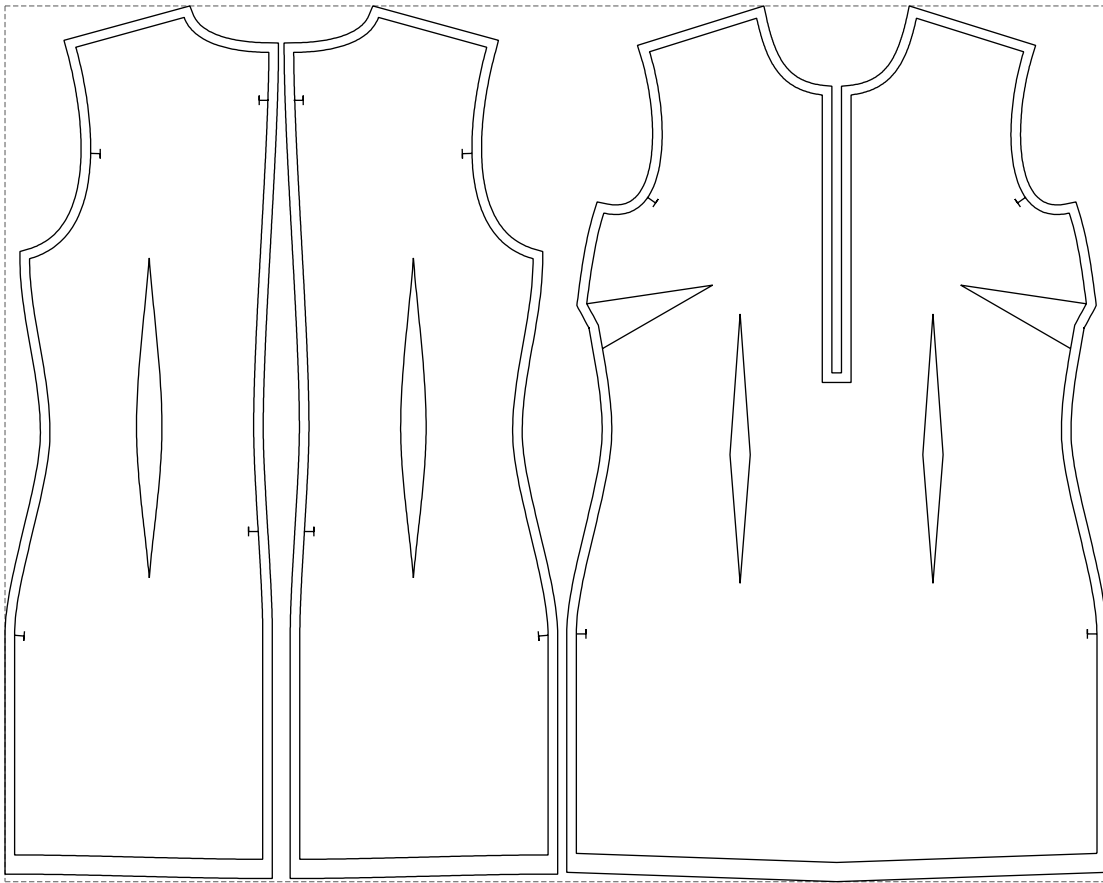

Not for print

Paper size: A4, size:1308.38 x912.82 mm

Example

size:1147.89 x912.82 mm

Maneken =1 ver.0

rz_1=170

rz_16=92

rz_17=78.8

rz_18=71.8

rz_19=100

rz_20=98.1

.
.
.