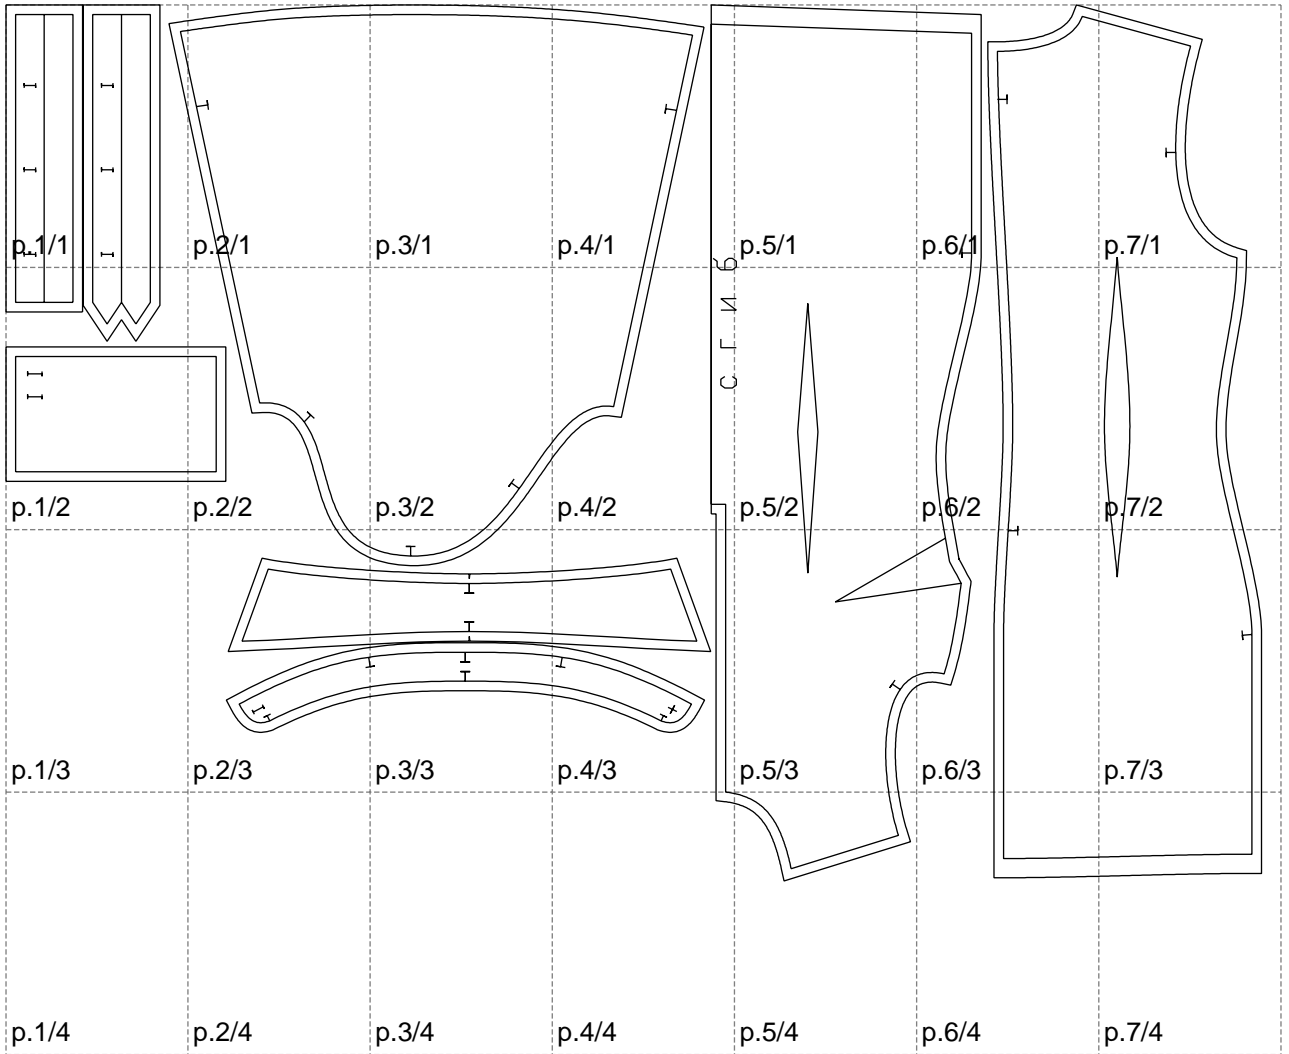

Not for print

Paper size: A4, size:1308.38 x912.82 mm

Example

size:1147.89 x912.82 mm

Maneken =1 ver.0

rz_1=170

rz_16=92

rz_17=78.8

rz_18=71.8

rz_19=100

rz_20=98.1

.
.
.