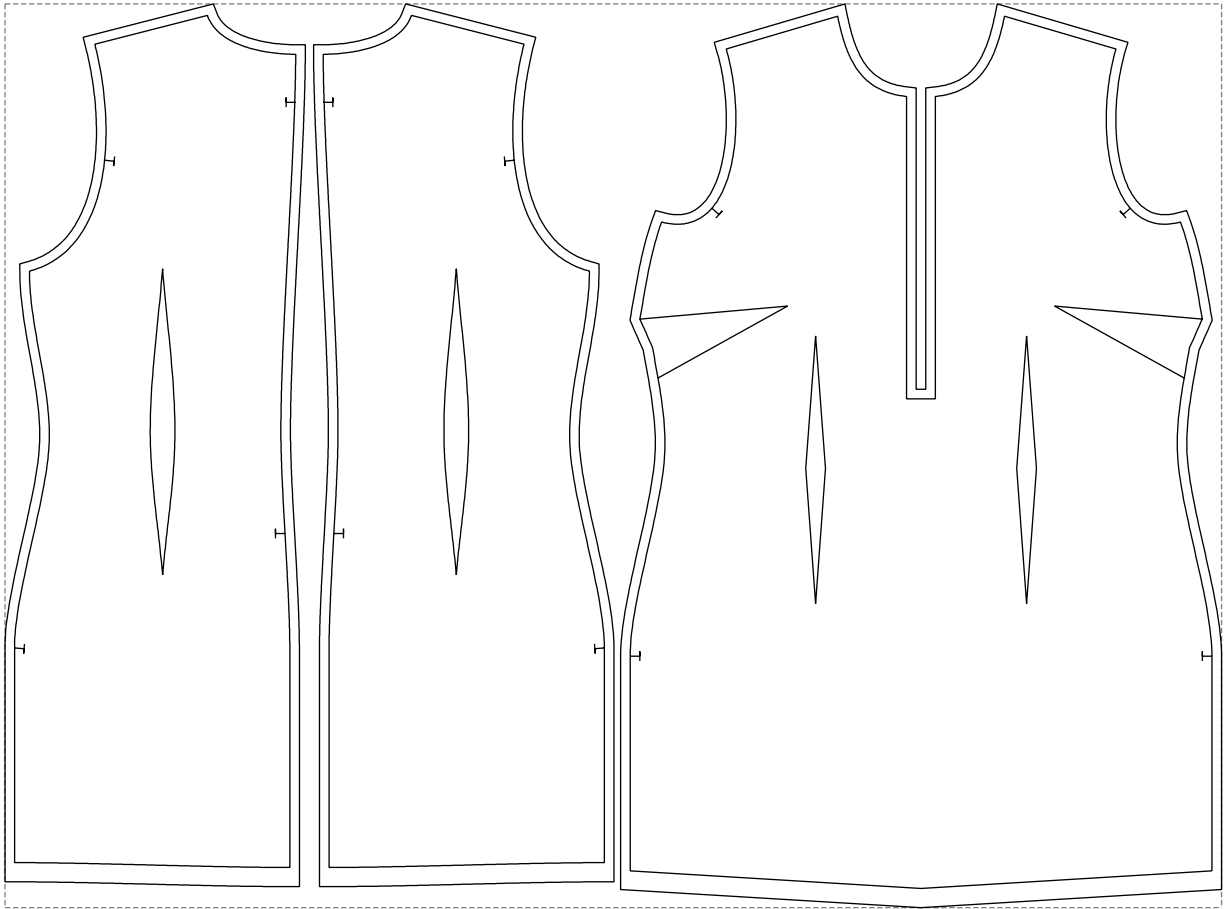

# Example

size:1267.84 x942.01 mm

Maneken =1 ver.0

rz\_1=170

rz\_16=104

rz\_17=88.9

rz\_18=84.4

rz\_19=112