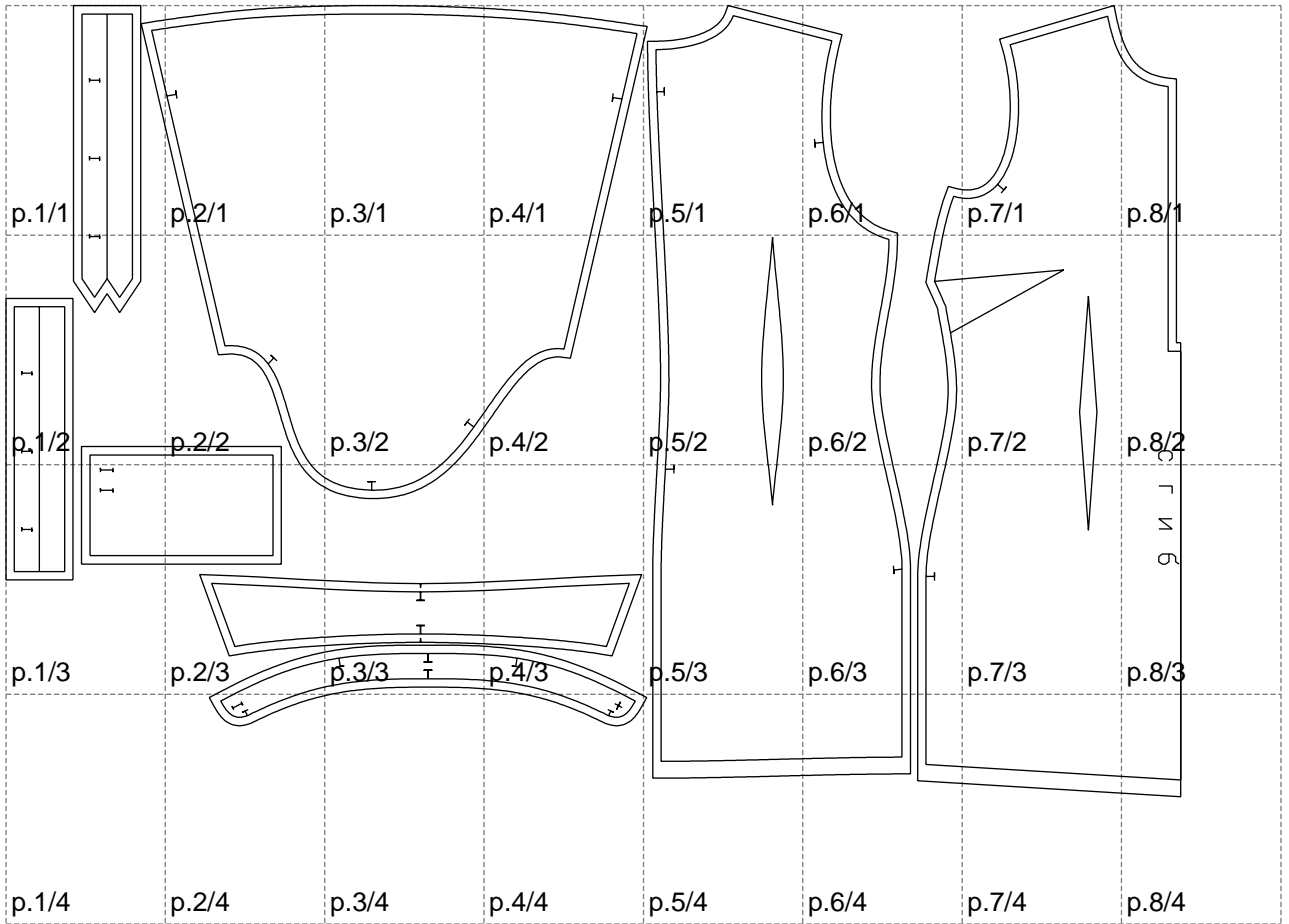

Not for print

Paper size: A4, size:1399.00 x942.01 mm

# Example

size:1267.84 x942.01 mm

Maneken =1 ver.0

rz\_1=170

rz\_16=104

rz\_17=88.9

rz\_18=84.4

rz\_19=112

rz\_20=109.3

---

. . . . .  
. . . . .  
. . . . .