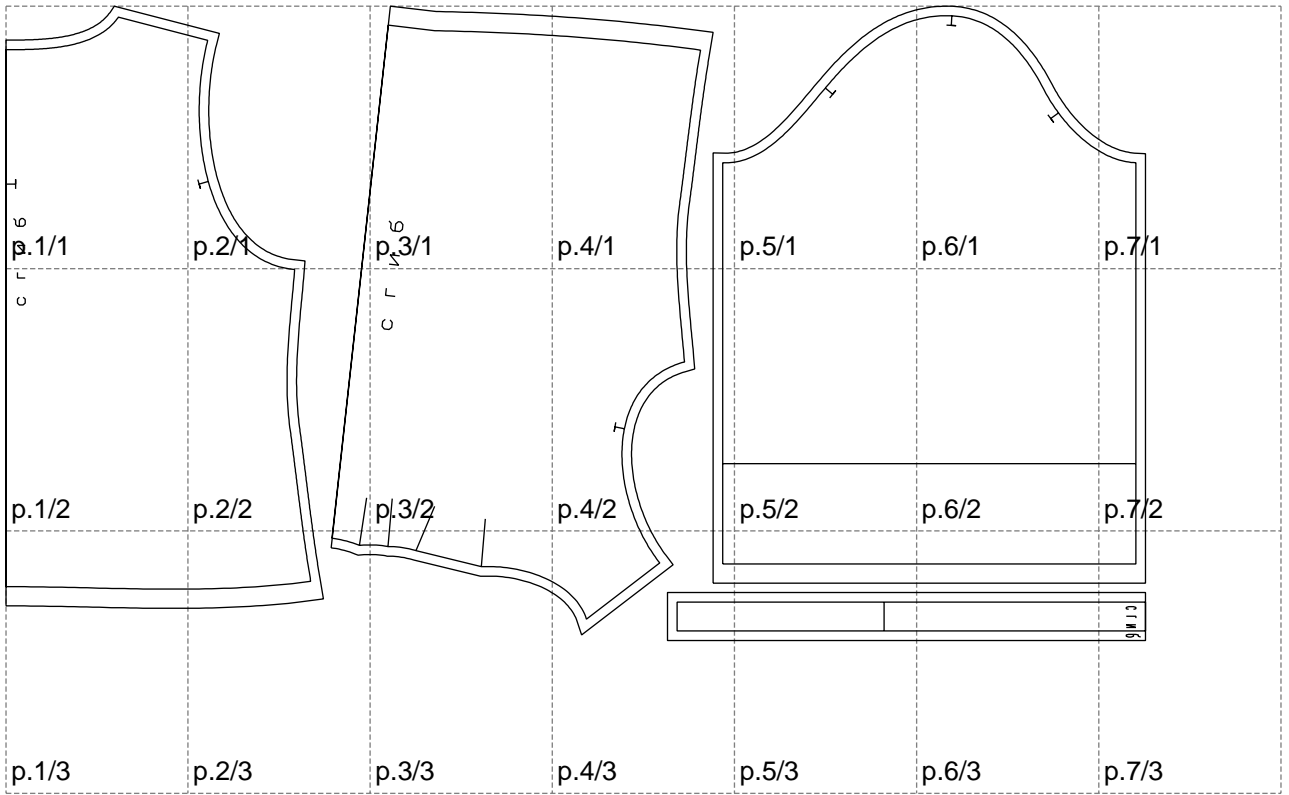

Not for print

Paper size: A4, size:1187.41 x660.87 mm

# Example

size:1478.84 x1288.54 mm

Maneken =1 ver.0

rz\_1=170

rz\_16=108

rz\_17=92.5

rz\_18=89.2

rz\_19=116

rz\_20=113

---

. . . . .  
. . . . .  
. . . . .