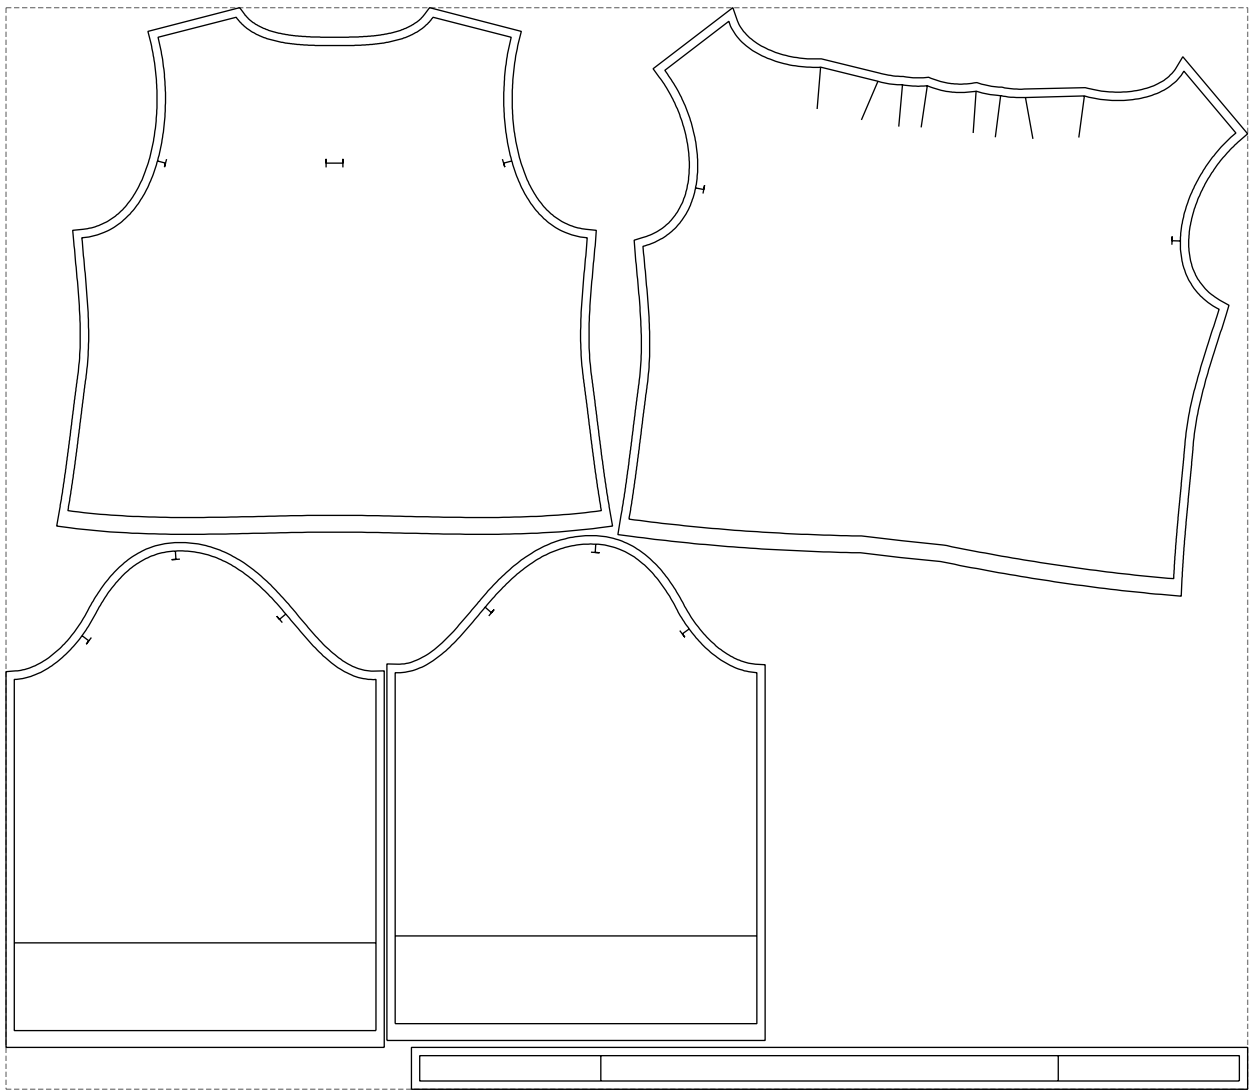

Not for print

Paper size: A4, size:1187.41 x660.87 mm

# Example

size:1478.84 x1288.54 mm

Maneken =1 ver.0

rz\_1=170

rz\_16=108

rz\_17=92.5

rz\_18=89.2

rz\_19=116