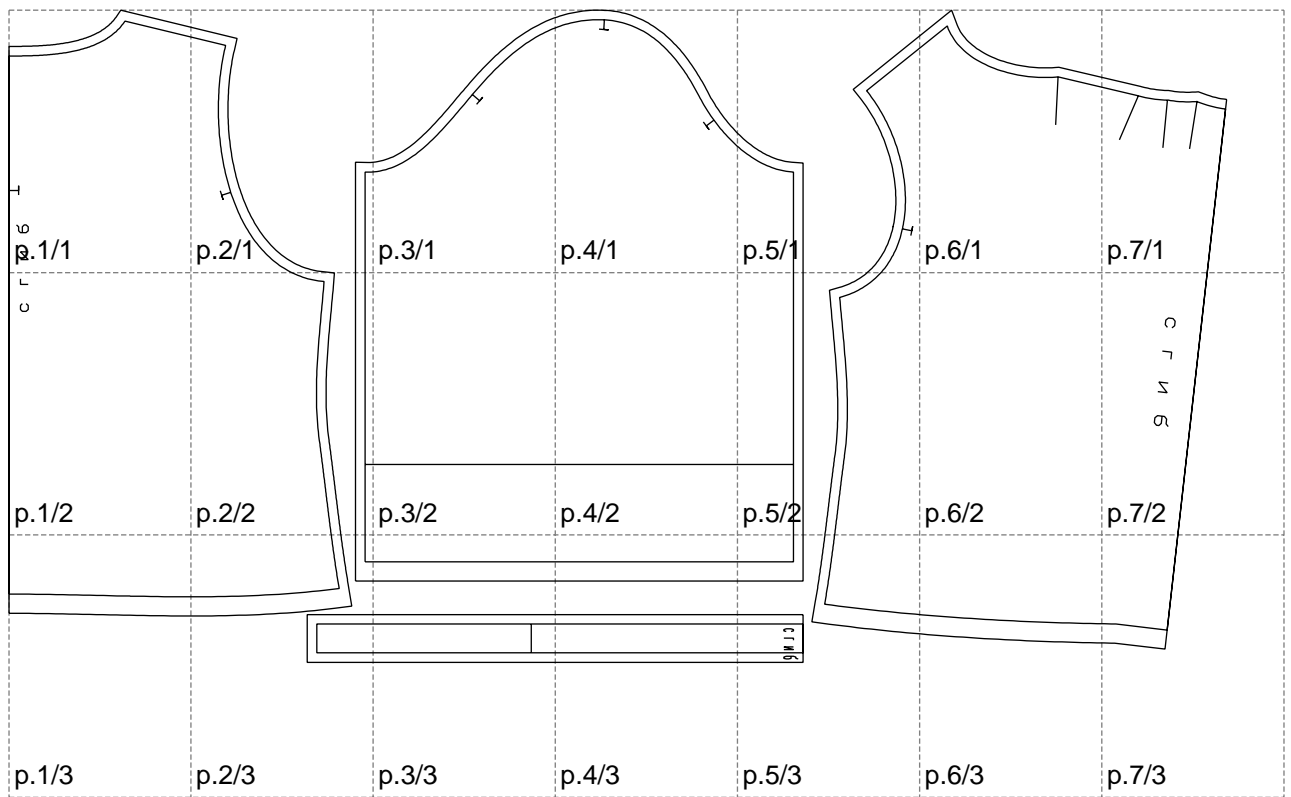

Not for print

Paper size: A4, size:1268.80 x679.69 mm

# Example

size:1488.95 x1697.67 mm

Maneken =1 ver.0

rz\_1=170

rz\_16=120

rz\_17=104

rz\_18=103.6

rz\_19=128

rz\_20=125.1

---

. . . . .  
. . . . .  
. . . . .