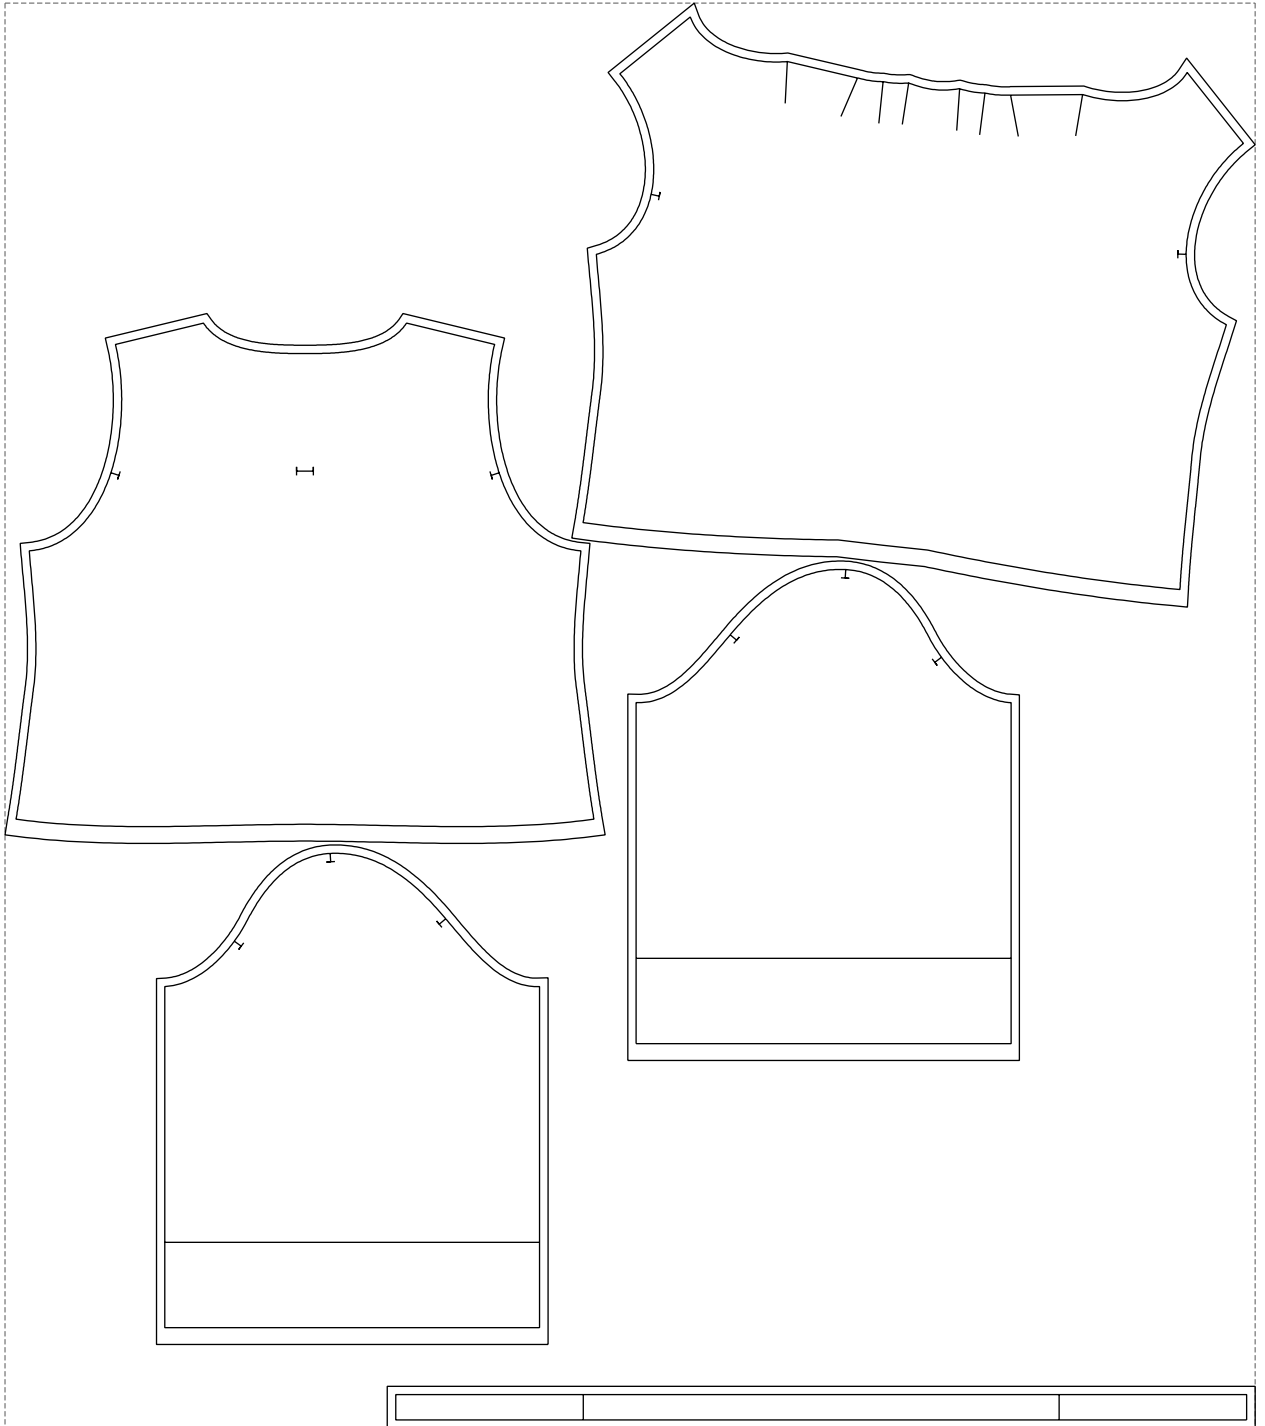

Not for print

Paper size: A4, size:1268.80 x679.69 mm

# Example

size:1488.95 x1697.67 mm

Maneken =1 ver.0

rz\_1=170

rz\_16=120

rz\_17=104

rz\_18=103.6

rz\_19=128

rz\_20=125.1

---

. . . . .  
. . . . .  
. . . . .