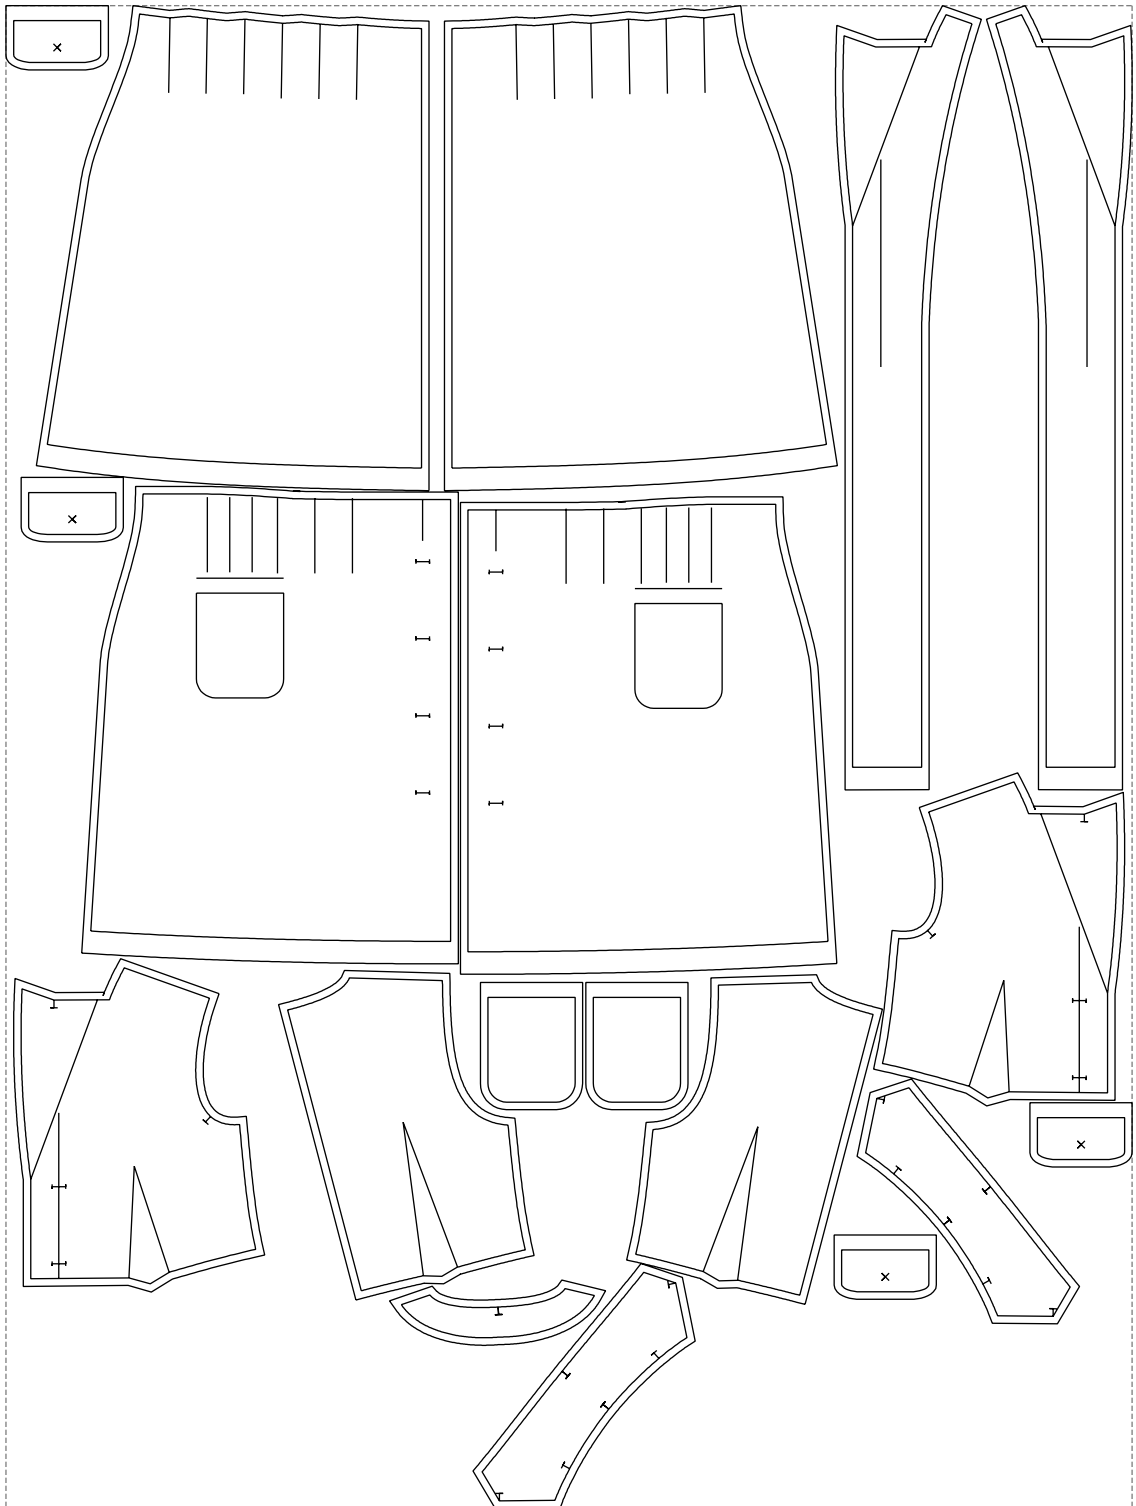

Not for print

Paper size: A4, size:1388.95 x1073.18 mm

# Example

size:1499.00 x2000.98 mm

Maneken =1 ver.0

rz\_1=170

rz\_16=88

rz\_17=75.6

rz\_18=67.6

rz\_19=96