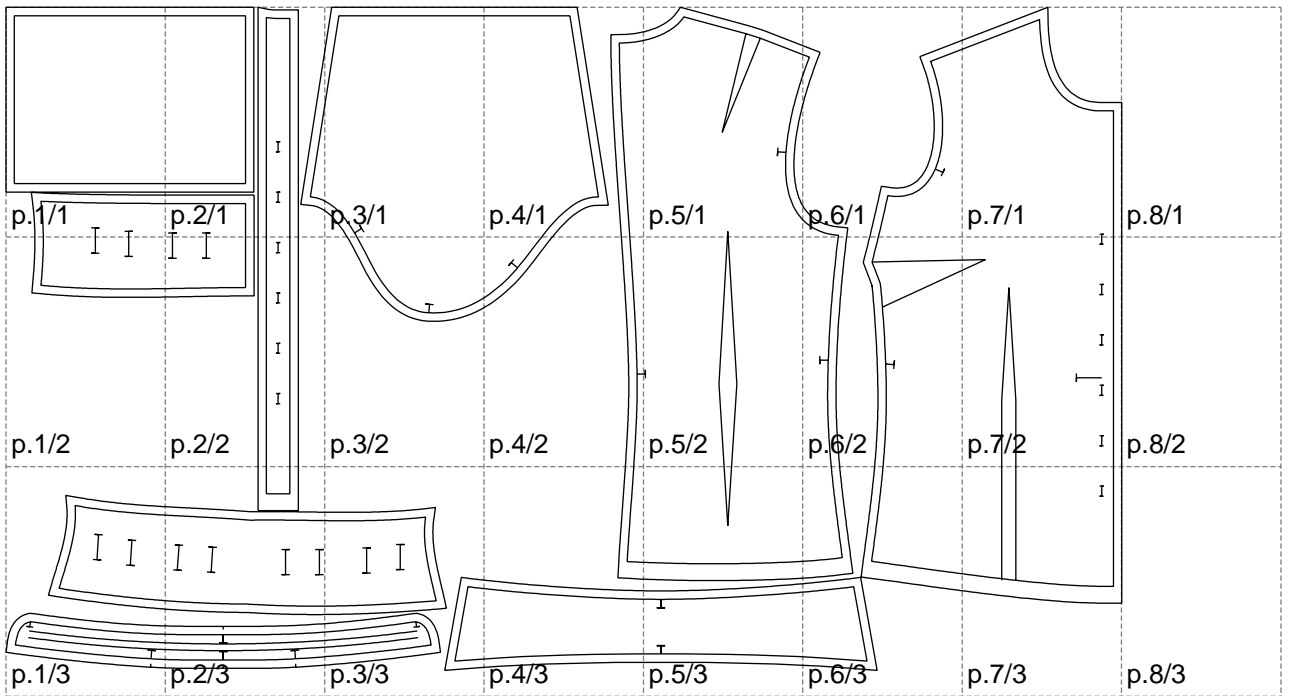

Not for print

Paper size: A4, size:1328.89 x789.55 mm

# Example

size:1499.00 x1367.53 mm

Maneken =1 ver.0

rz\_1=170

rz\_16=96

rz\_17=82

rz\_18=76

rz\_19=104

rz\_20=101.8

---

. . . . .  
. . . . .  
. . . . .