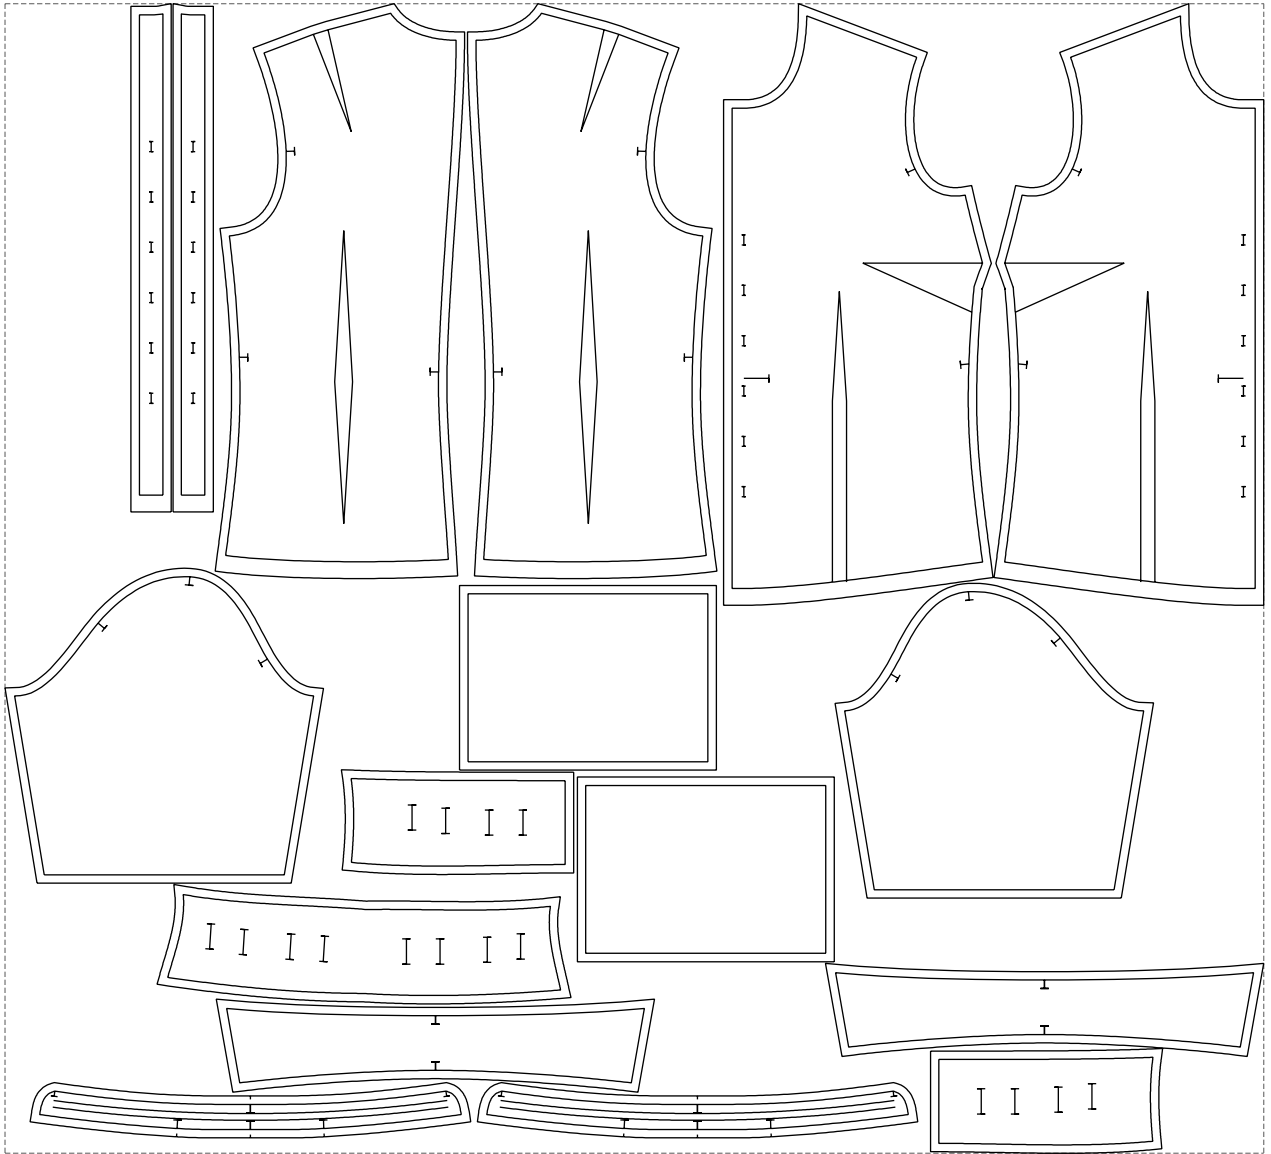

Not for print

Paper size: A4, size:1378.94 x794.89 mm

# Example

size:1499.00 x1369.28 mm

Maneken =1 ver.0

rz\_1=170

rz\_16=100

rz\_17=85.4

rz\_18=80.2

rz\_19=108

rz\_20=105.4

---

. . . . .  
. . . . .  
. . . . .