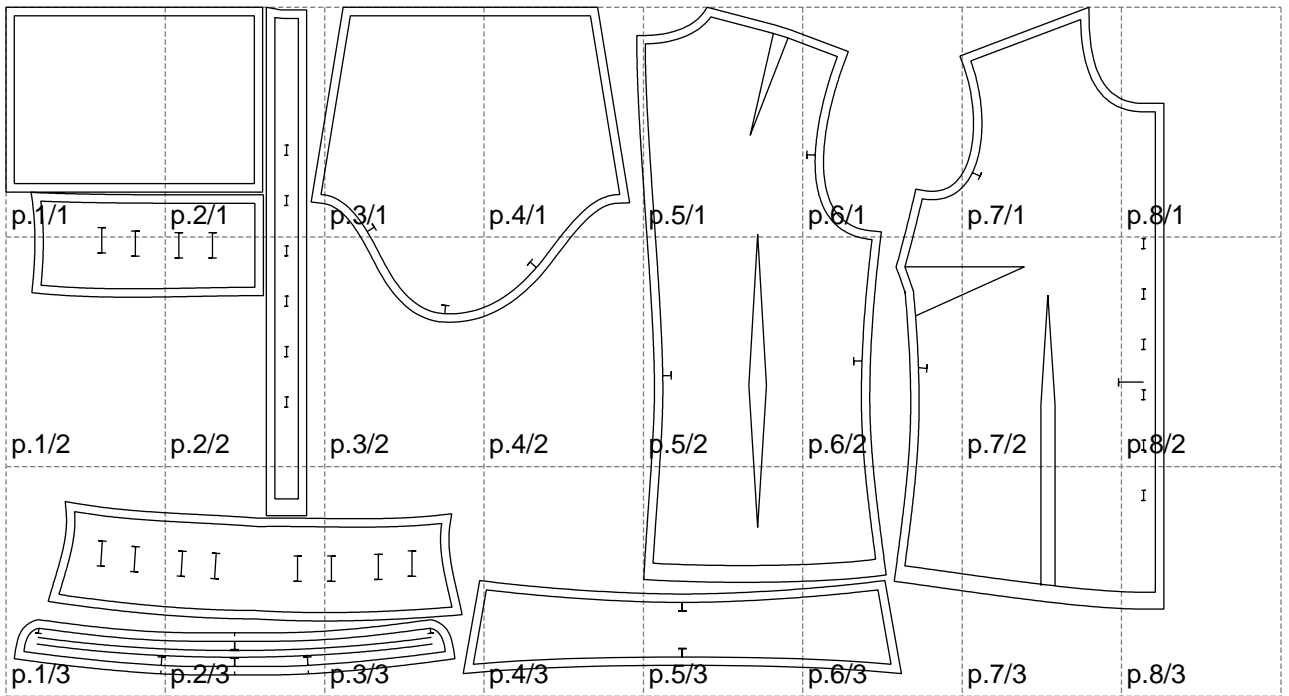

Not for print

Paper size: A4, size:1378.94 x794.89 mm

# Example

size:1499.00 x1369.28 mm

Maneken =1 ver.0

rz\_1=170

rz\_16=100

rz\_17=85.4

rz\_18=80.2

rz\_19=108

rz\_20=105.4

---

. . . . .  
. . . . .  
. . . . .