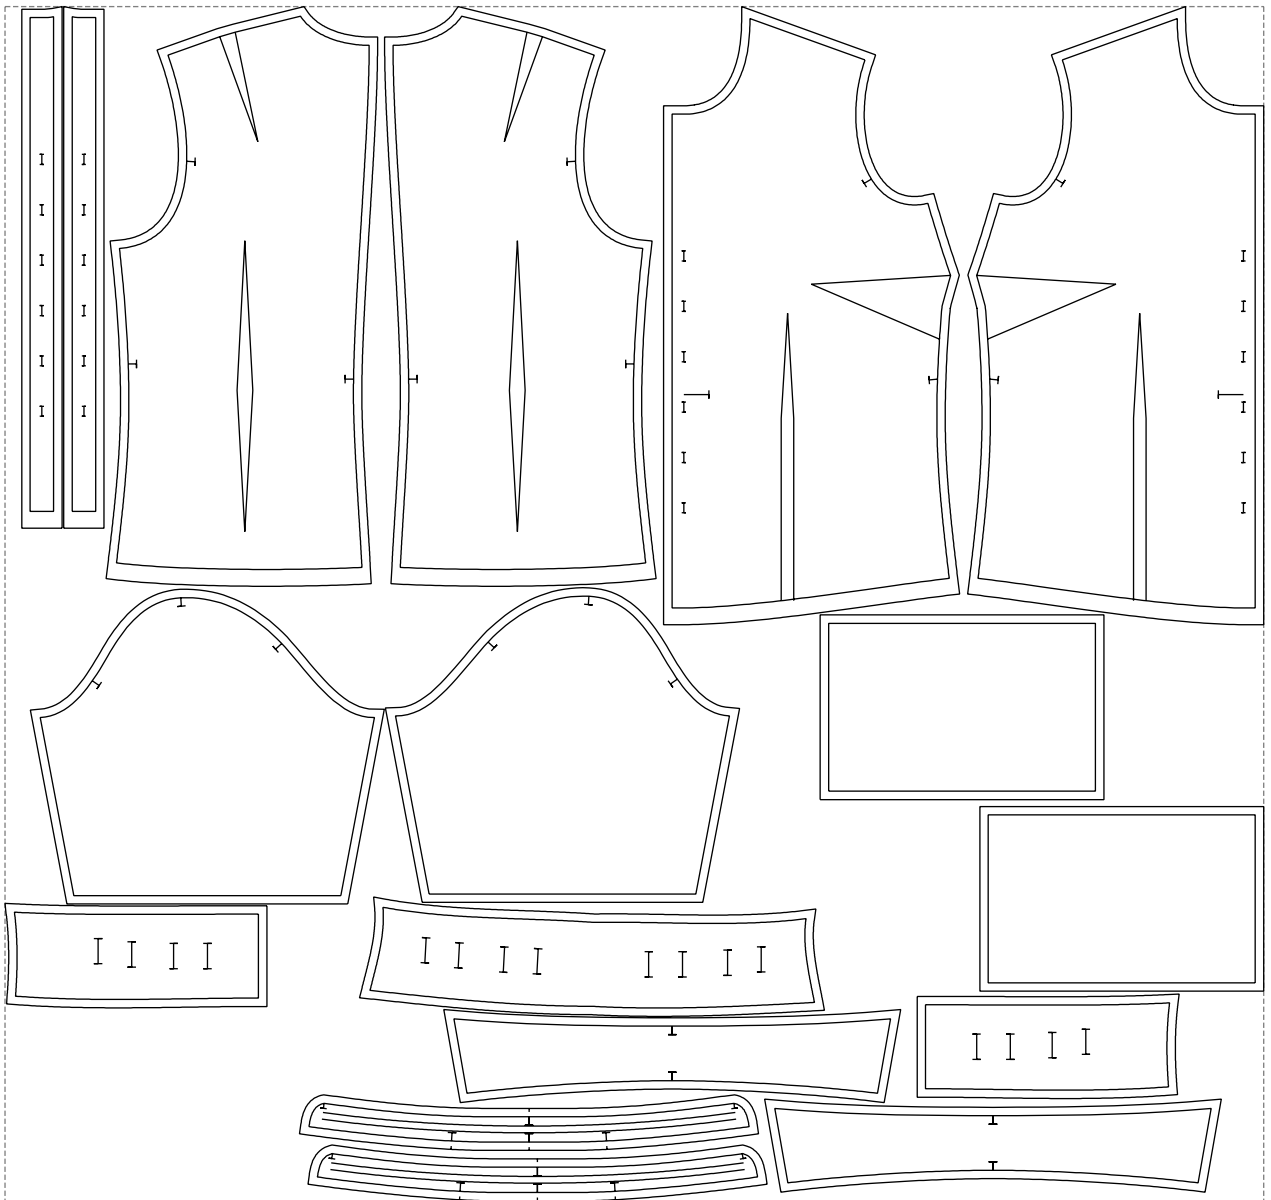

Not for print

Paper size: A4, size:1388.94 x887.44 mm

# Example

size:1499.00 x1422.39 mm

Maneken =1 ver.0

rz\_1=170

rz\_16=112

rz\_17=96.2

rz\_18=94

rz\_19=120