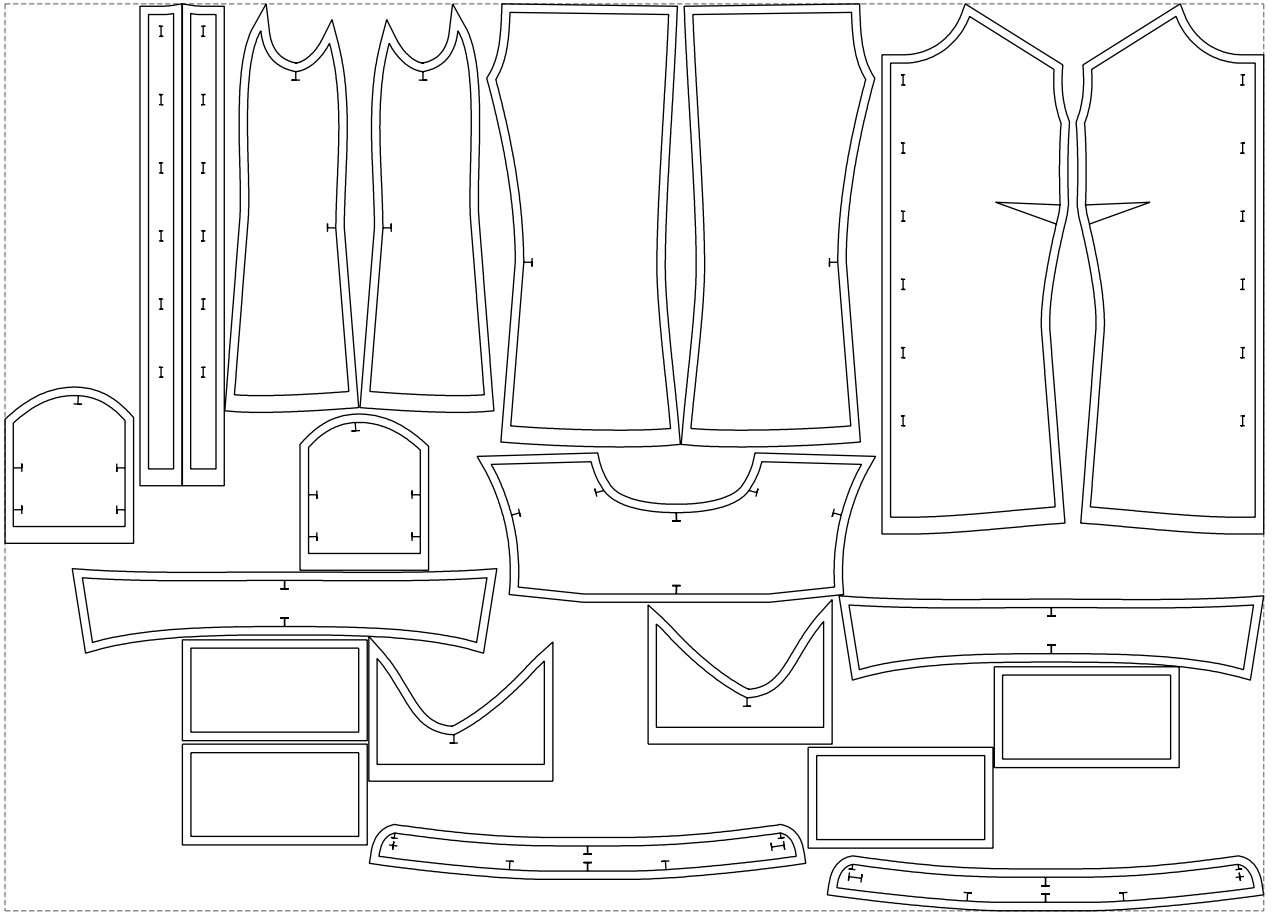

Not for print

Paper size: A4, size:1388.96 x631.76 mm

# Example

size:1499.00 x1080.45 mm

Maneken =1 ver.0

rz\_1=170

rz\_16=88

rz\_17=75.6

rz\_18=67.6

rz\_19=96