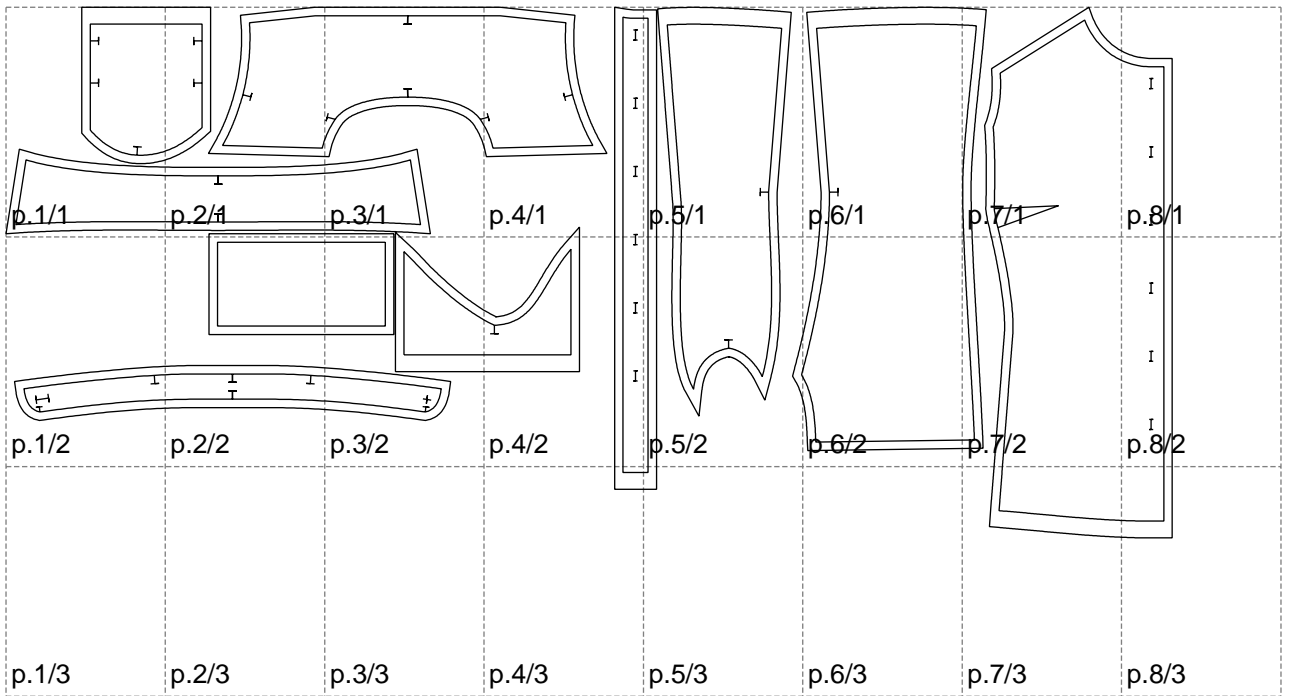

Not for print

Paper size: A4, size:1388.96 x631.76 mm

# Example

size:1499.00 x1080.45 mm

Maneken =1 ver.0

rz\_1=170

rz\_16=88

rz\_17=75.6

rz\_18=67.6

rz\_19=96

rz\_20=94.6

---

. . . . .  
. . . . .  
. . . . .