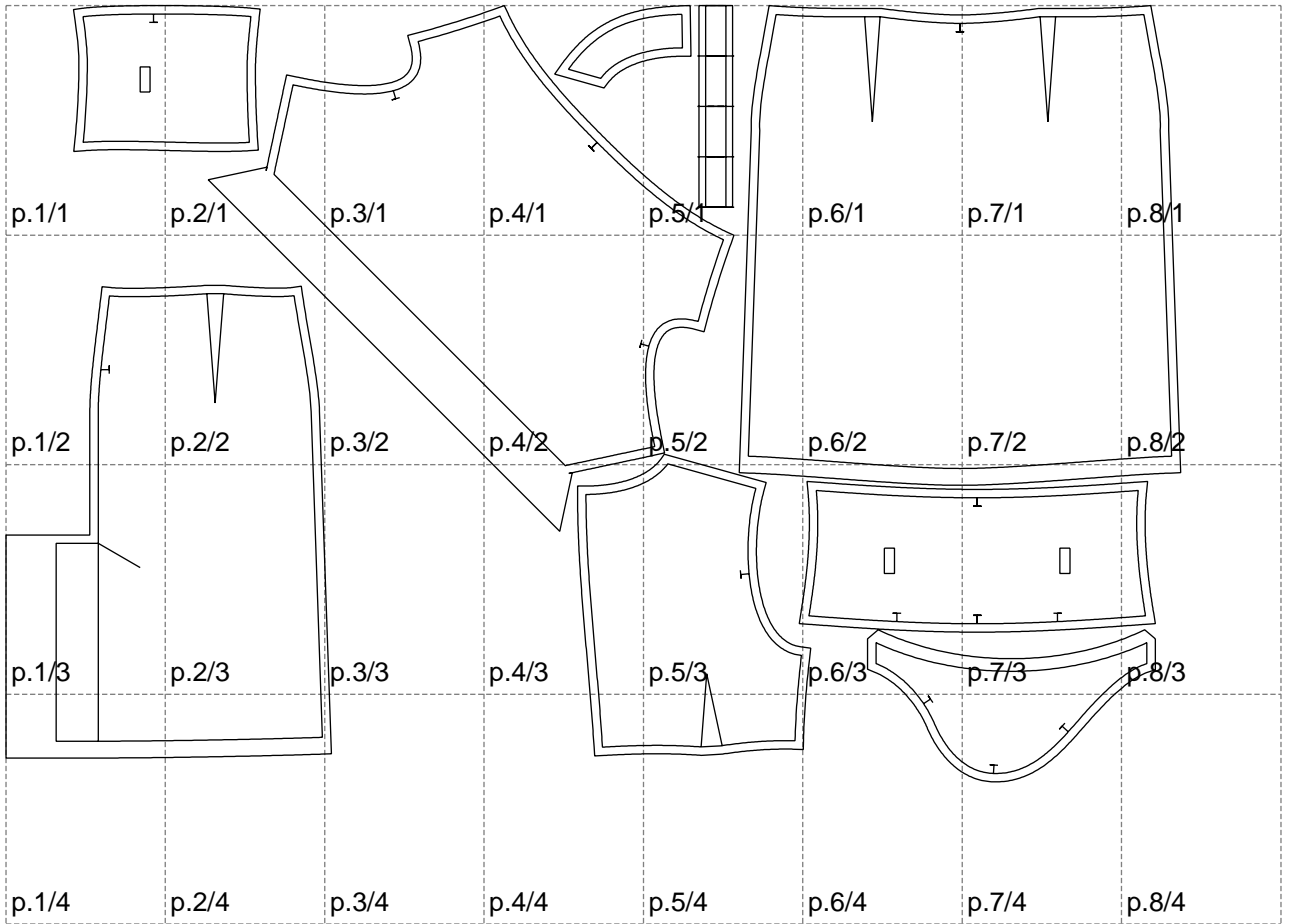

Not for print

Paper size: A4, size:1399.00 x924.44 mm

# Example

size:1499.00 x894.15 mm

Maneken =1 ver.0

rz\_1=170

rz\_16=88

rz\_17=75.6

rz\_18=67.6

rz\_19=96

rz\_20=94.6

---

. . . . .  
. . . . .  
. . . . .