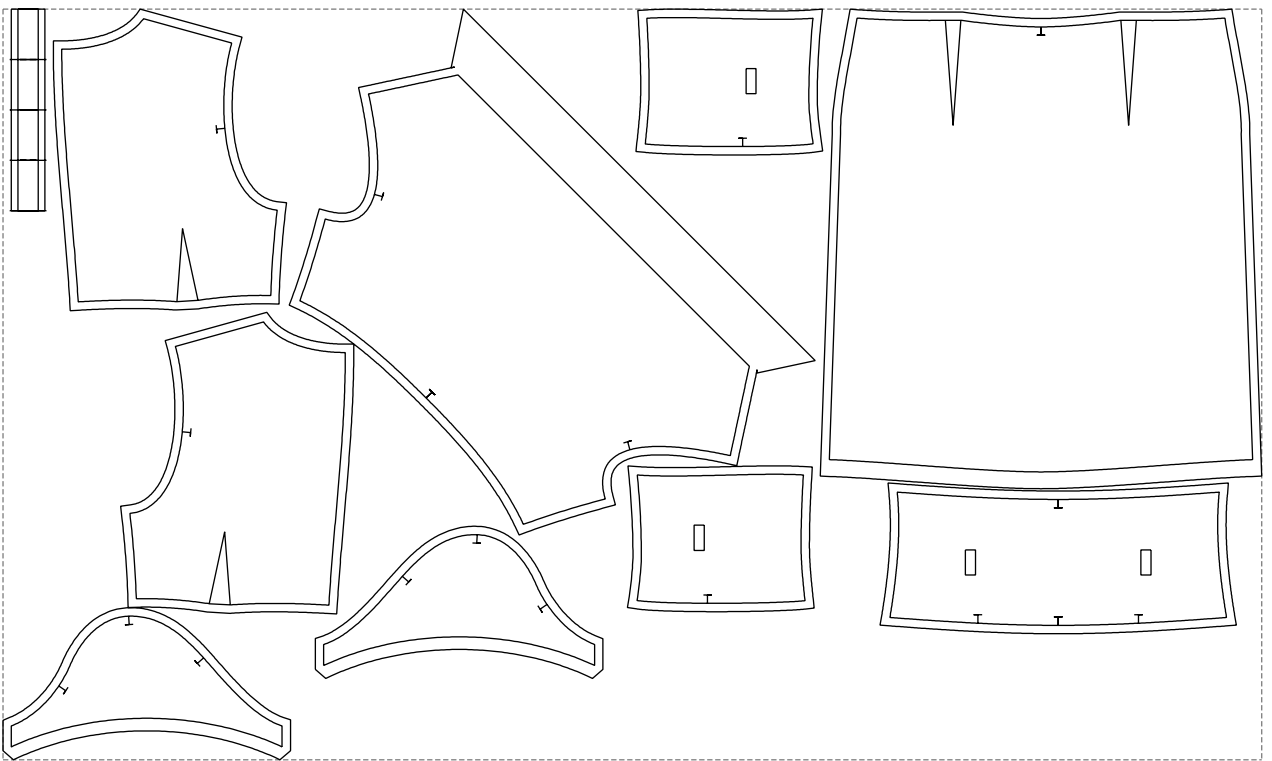

Not for print

Paper size: A4, size:1399.00 x924.44 mm

# Example

size:1499.00 x894.15 mm

Maneken =1 ver.0

rz\_1=170

rz\_16=88

rz\_17=75.6

rz\_18=67.6

rz\_19=96

rz\_20=94.6

---

. . . . .  
. . . . .  
. . . . .