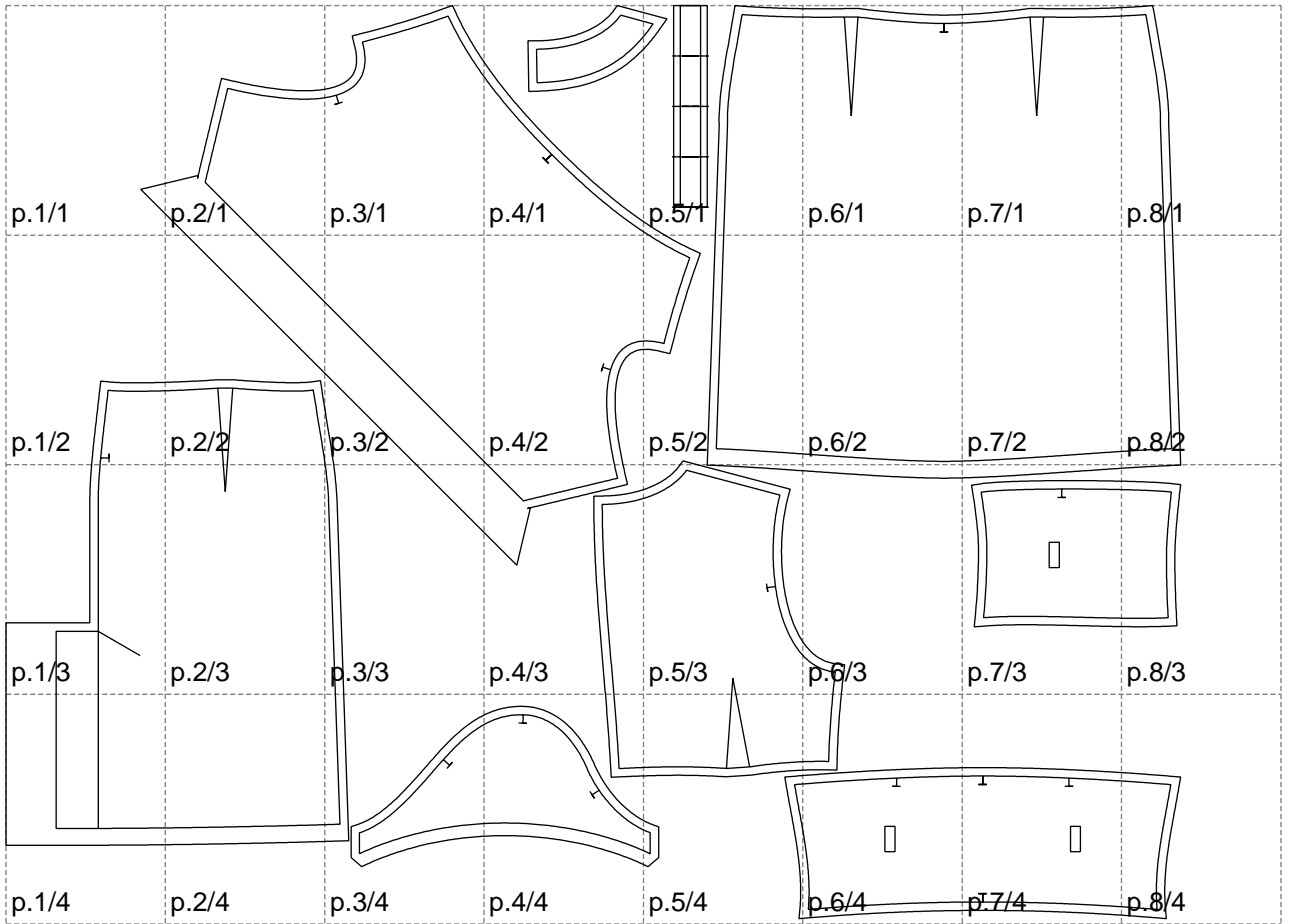

Not for print

Paper size: A4, size:1399.00 x1087.24 mm

# Example

size:1499.00 x925.20 mm

Maneken =1 ver.0

rz\_1=170

rz\_16=96

rz\_17=82

rz\_18=76

rz\_19=104

rz\_20=101.8

---

. . . . .  
. . . . .  
. . . . .