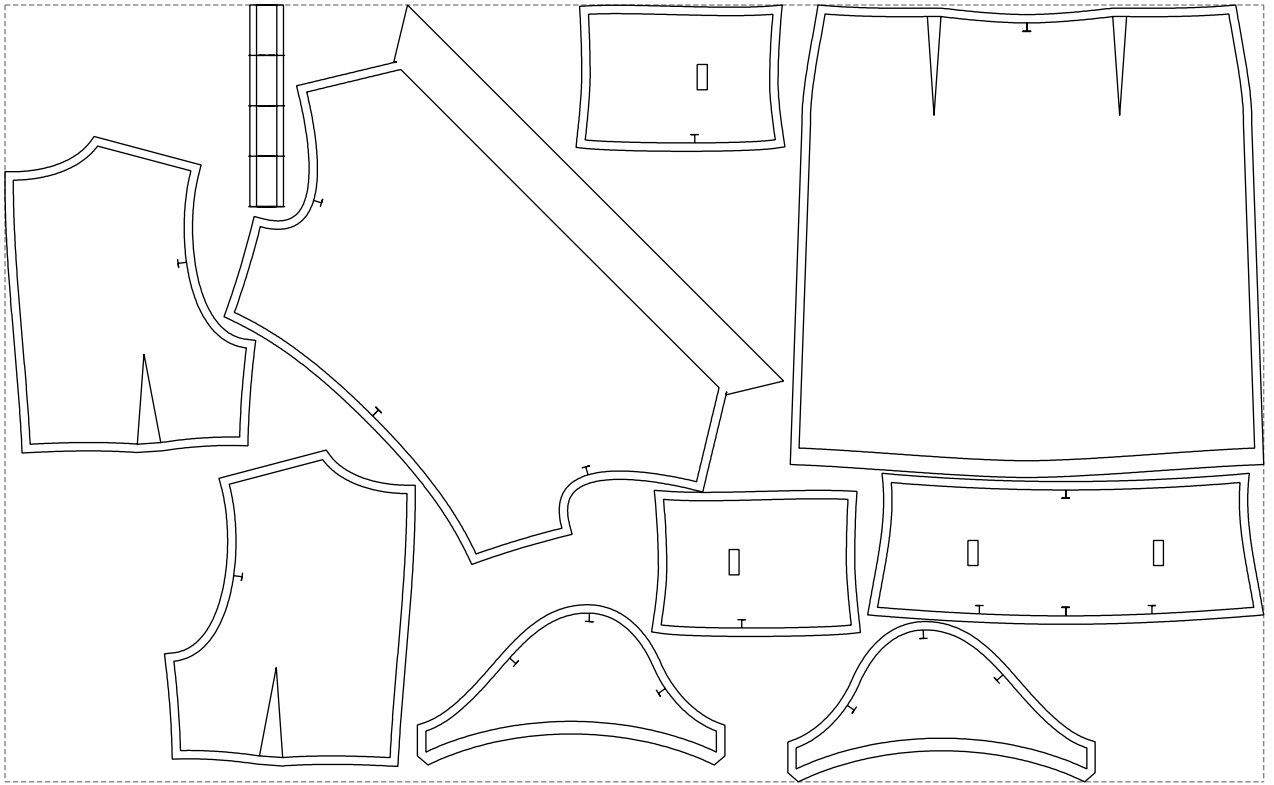

Not for print

Paper size: A4, size:1399.00 x1087.24 mm

# Example

size:1499.00 x925.20 mm

Maneken =1 ver.0

rz\_1=170

rz\_16=96

rz\_17=82

rz\_18=76

rz\_19=104

rz\_20=101.8

---

. . . . .  
. . . . .  
. . . . .