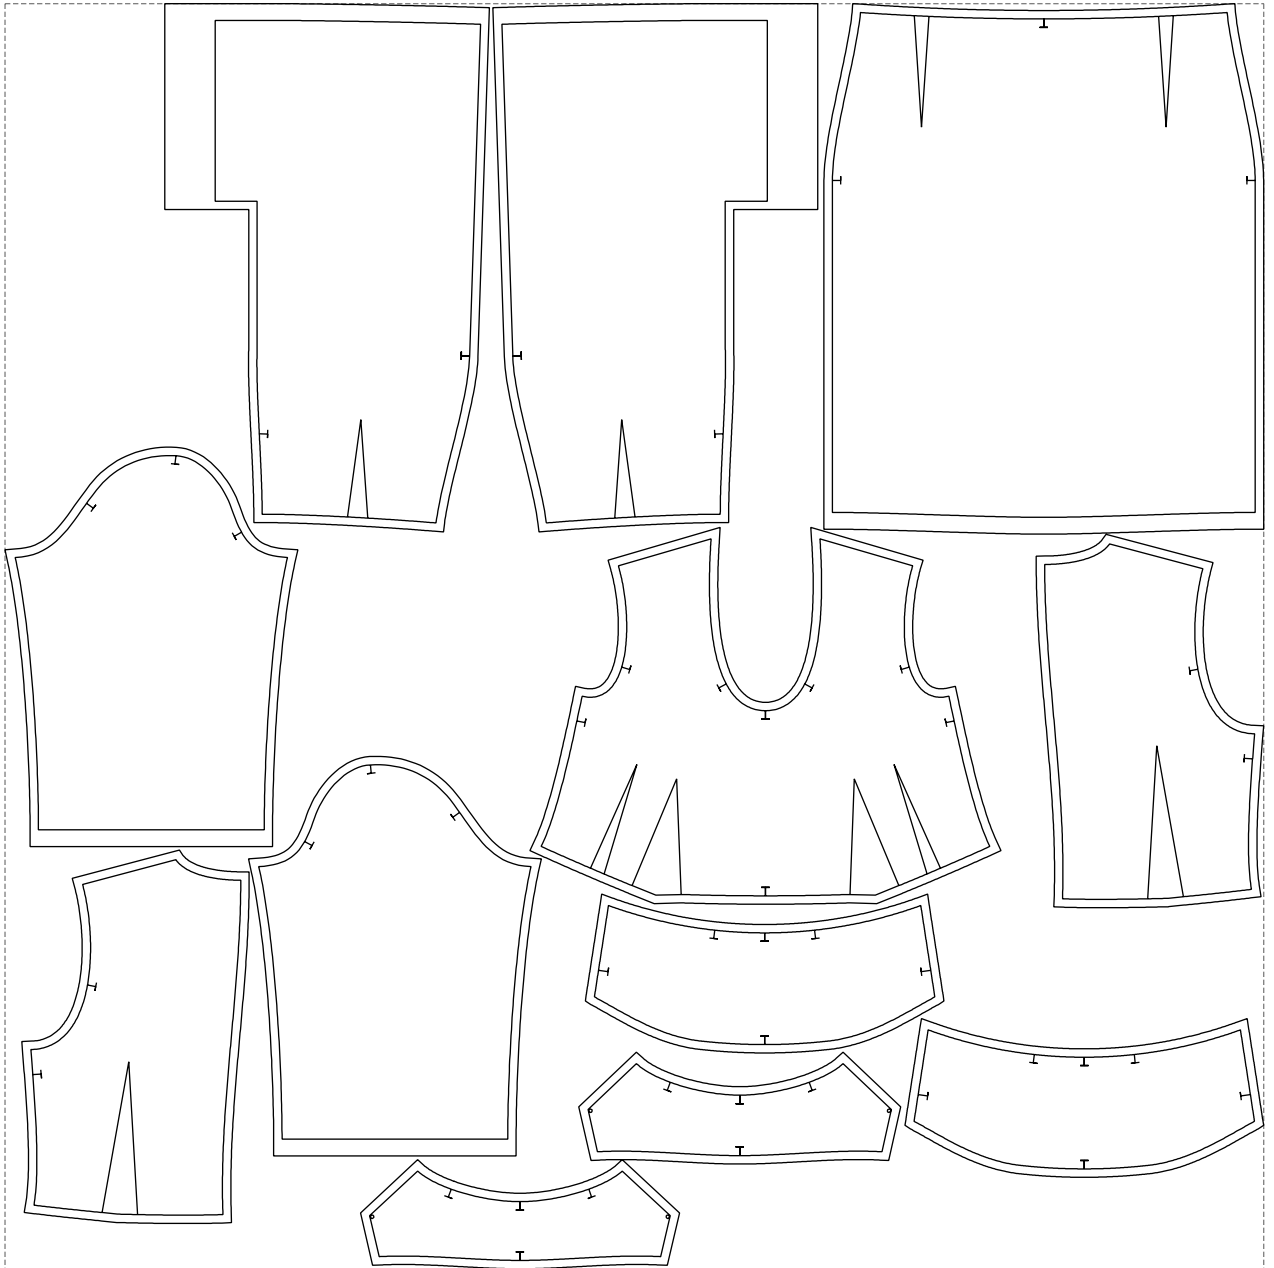

Not for print

Paper size: A4, size:1399.00 x1084.48 mm

# Example

size:1499.00 x1507.13 mm

Maneken =1 ver.0

rz\_1=170

rz\_16=88

rz\_17=75.6

rz\_18=67.6

rz\_19=96

rz\_20=94.6

---

. . . . .  
. . . . .  
. . . . .