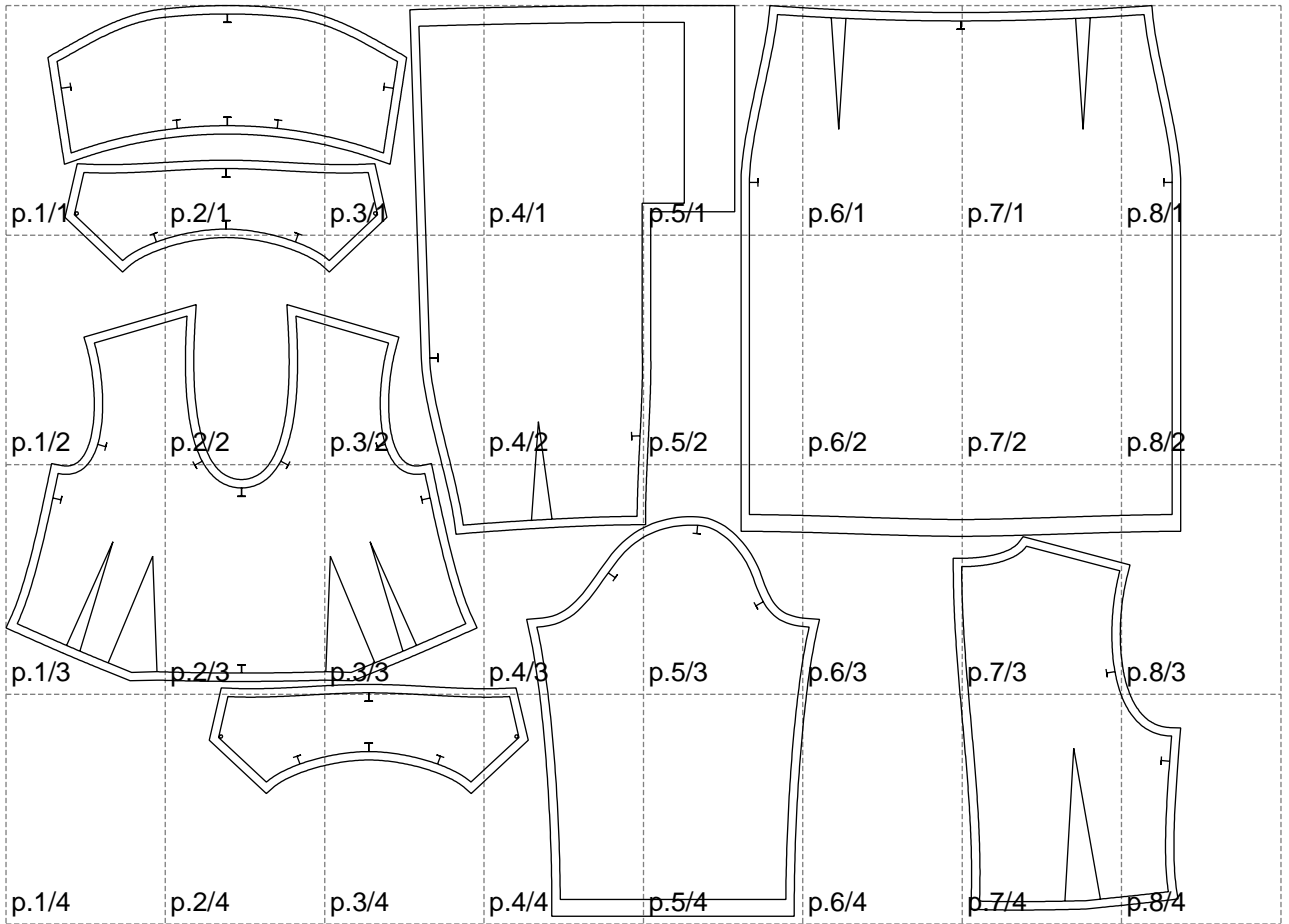

Not for print

Paper size: A4, size:1399.00 x1084.48 mm

# Example

size:1499.00 x1507.13 mm

Maneken =1 ver.0

rz\_1=170

rz\_16=88

rz\_17=75.6

rz\_18=67.6

rz\_19=96

rz\_20=94.6

---

. . . . .  
. . . . .  
. . . . .