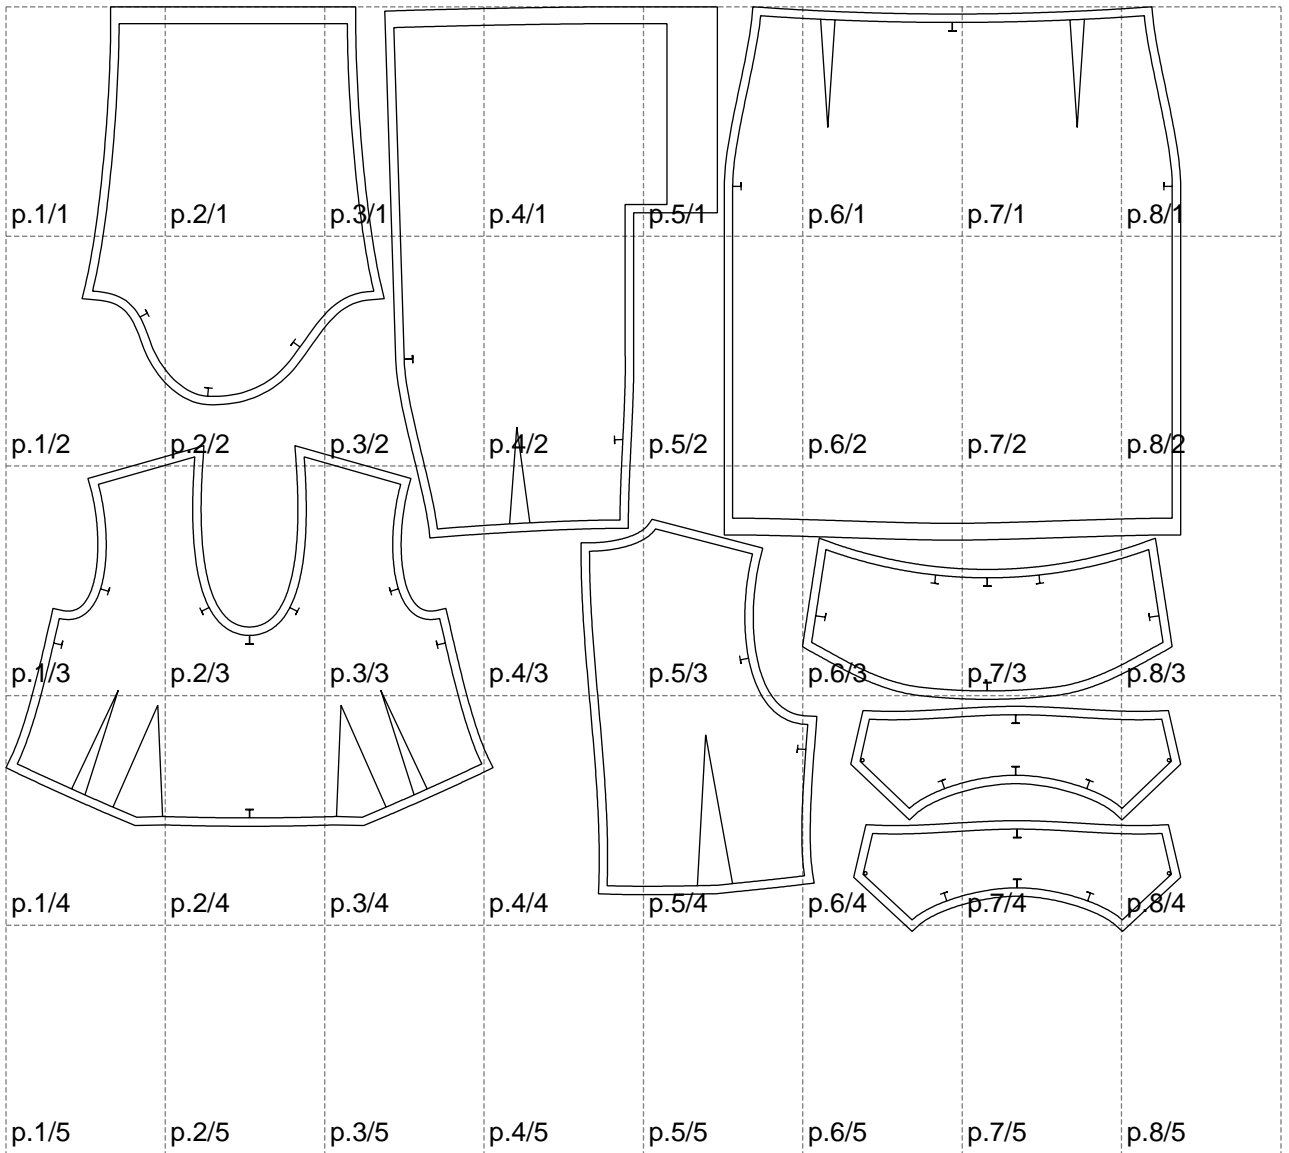

Not for print

Paper size: A4, size:1399.00 x1101.10 mm

Maneken =1 ver.0

rz\_1=170

rz\_16=92

rz\_17=78.8

rz\_18=71.8

rz\_19=100

rz\_20=98.1

---

. . . . .  
. . . . .  
. . . . .