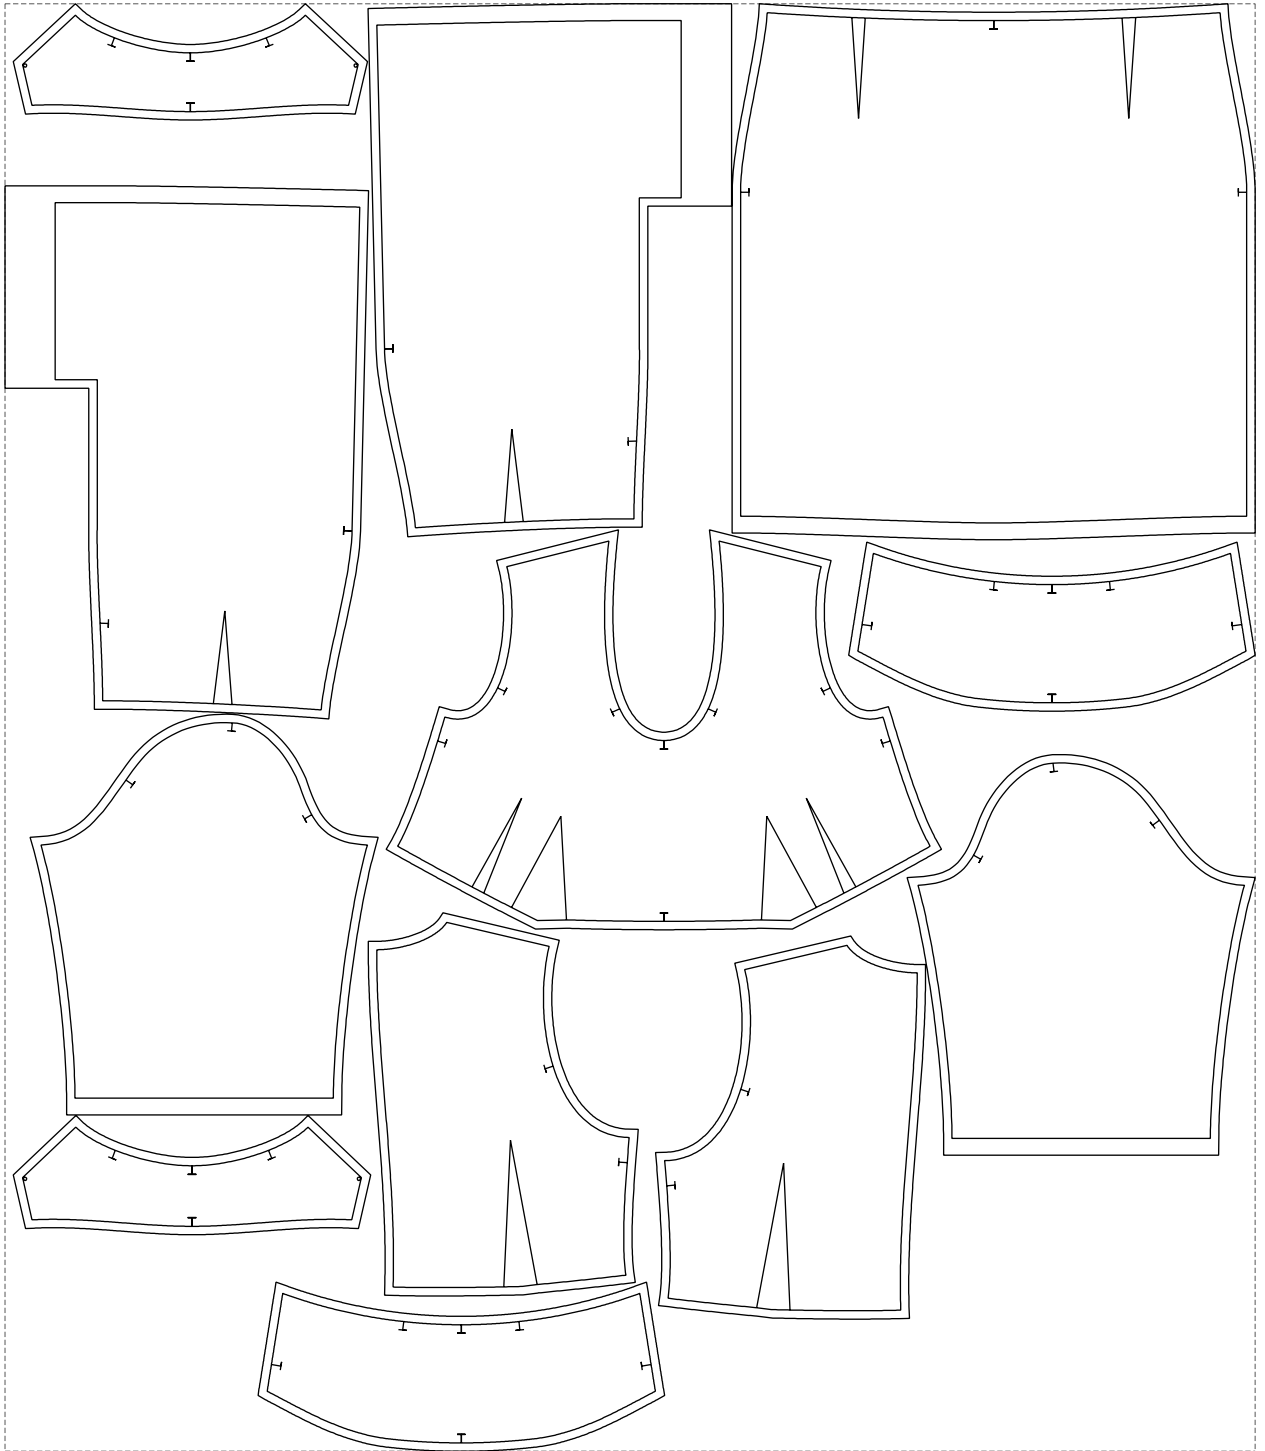

Not for print

Paper size: A4, size:1399.00 x1367.30 mm

# Example

size:1488.95 x1724.30 mm

Maneken =1 ver.0

rz\_1=170

rz\_16=108

rz\_17=92.5

rz\_18=89.2

rz\_19=116