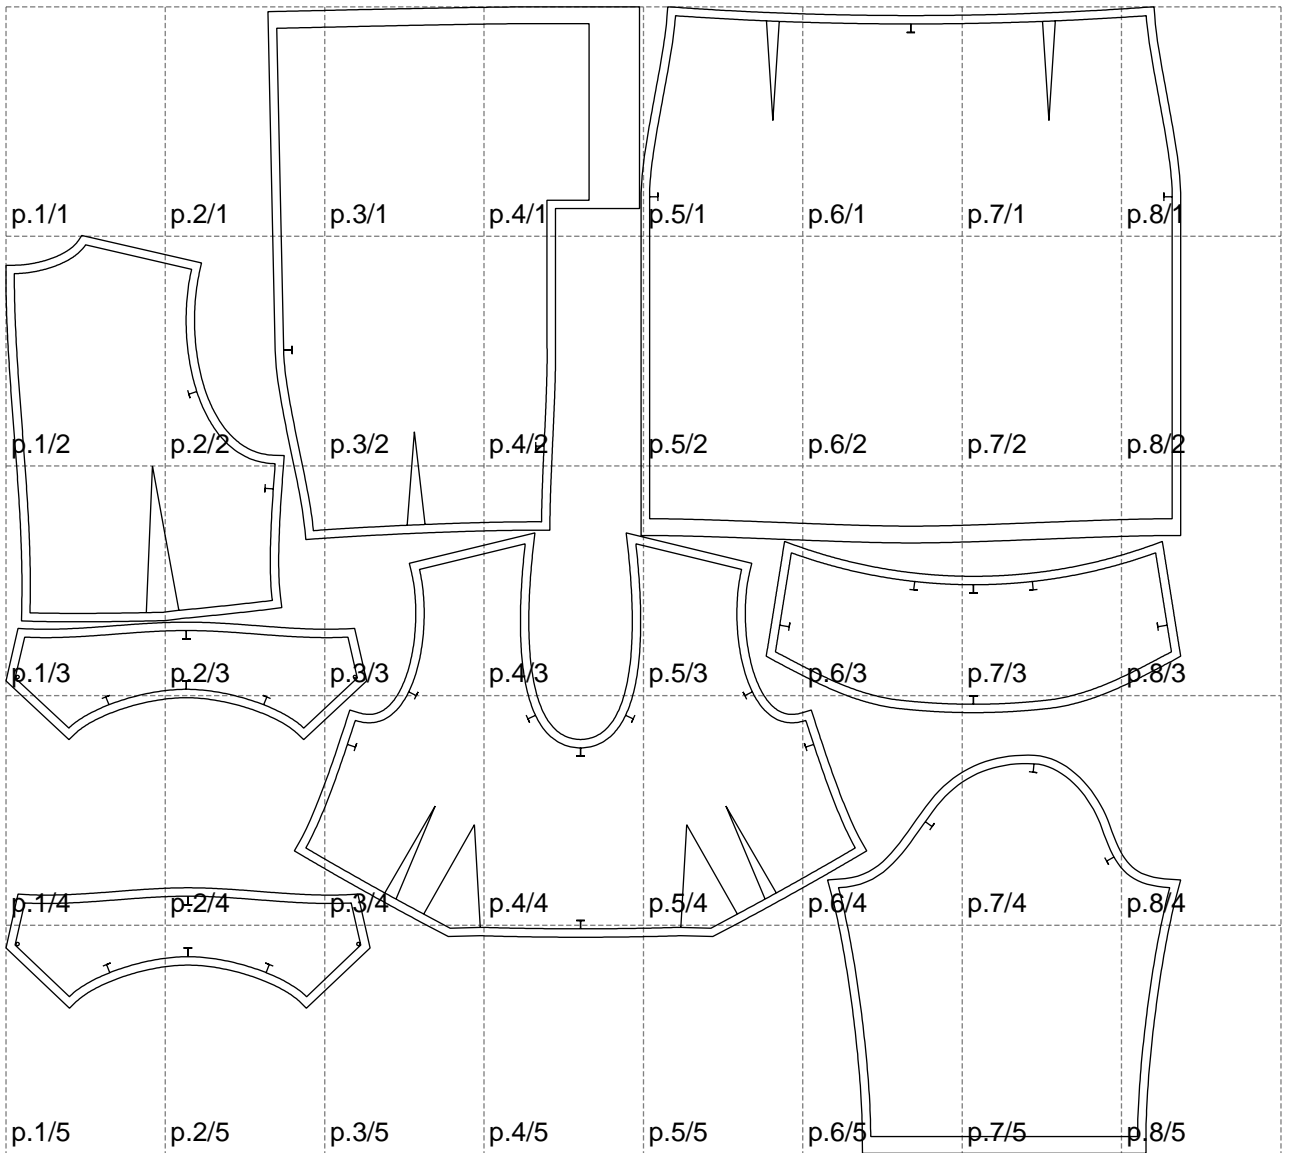

Not for print

Paper size: A4, size:1399.00 x1365.44 mm

Maneken =1 ver.0

rz\_1=170

rz\_16=112

rz\_17=96.2

rz\_18=94

rz\_19=120

rz\_20=117

---

. . . . .  
. . . . .  
. . . . .