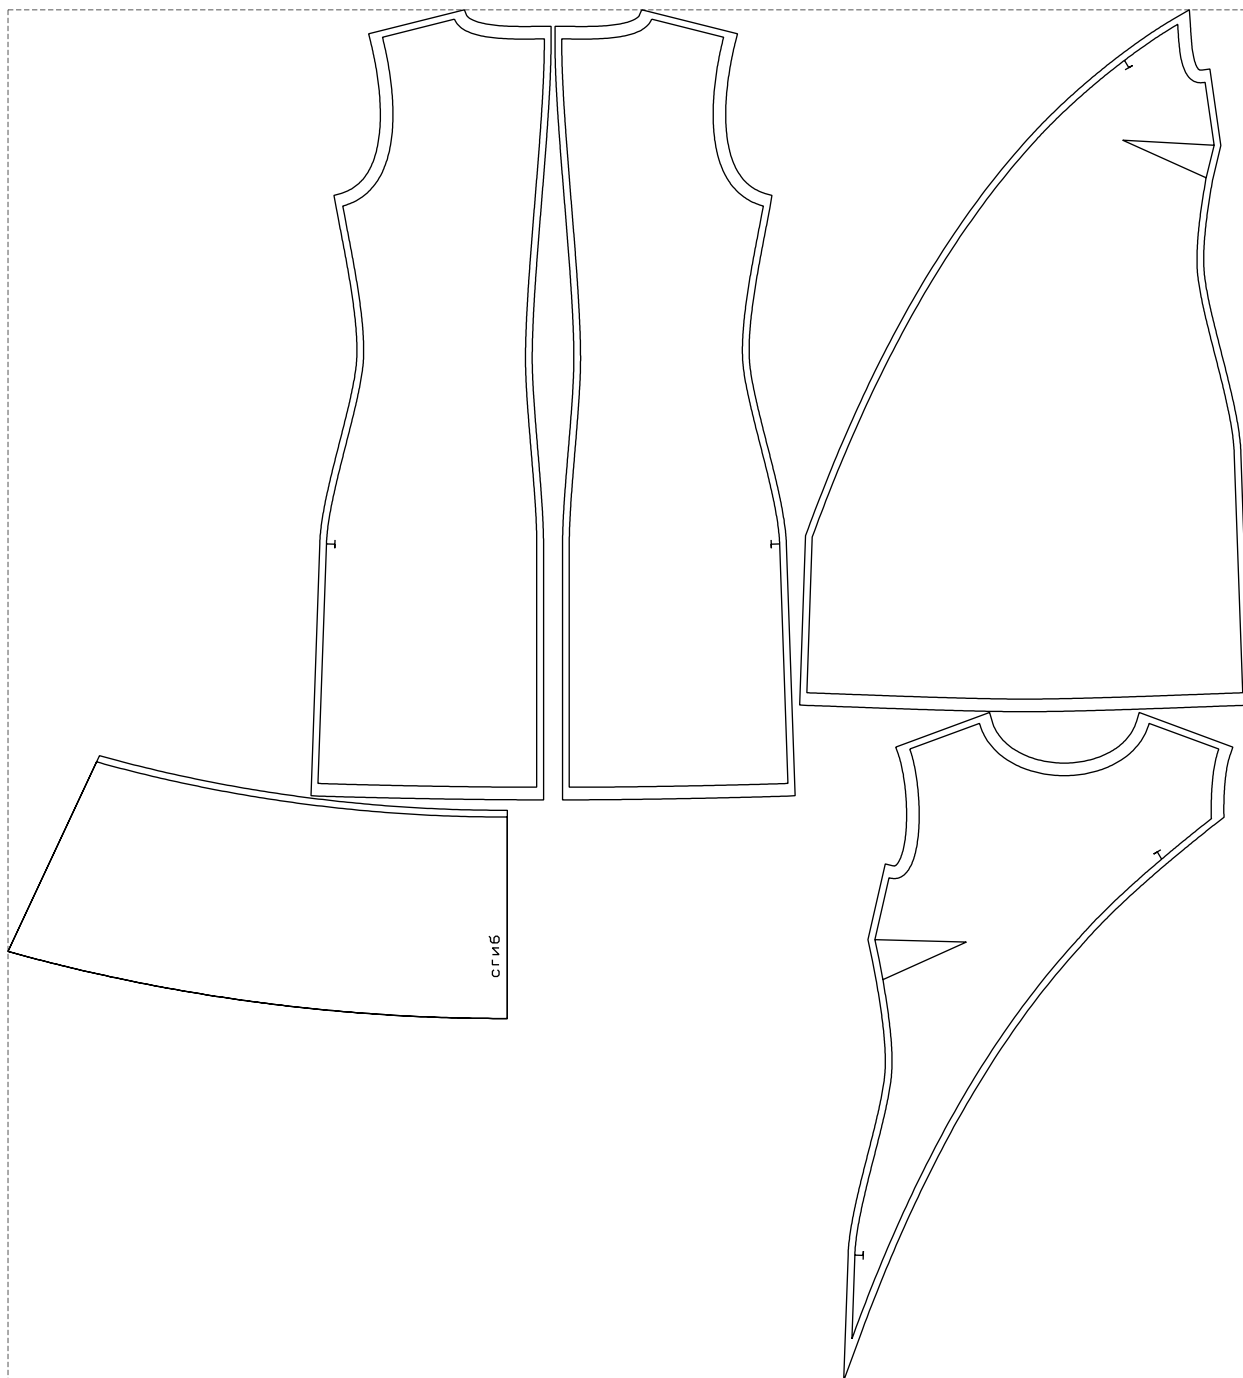

Not for print

Paper size: A4, size:1298.40 x1154.14 mm

# Example

size:1478.91 x1633.25 mm

Maneken =1 ver.0

rz\_1=170

rz\_16=96

rz\_17=82

rz\_18=76

rz\_19=104

rz\_20=101.8

---

. . . . .  
. . . . .  
. . . . .