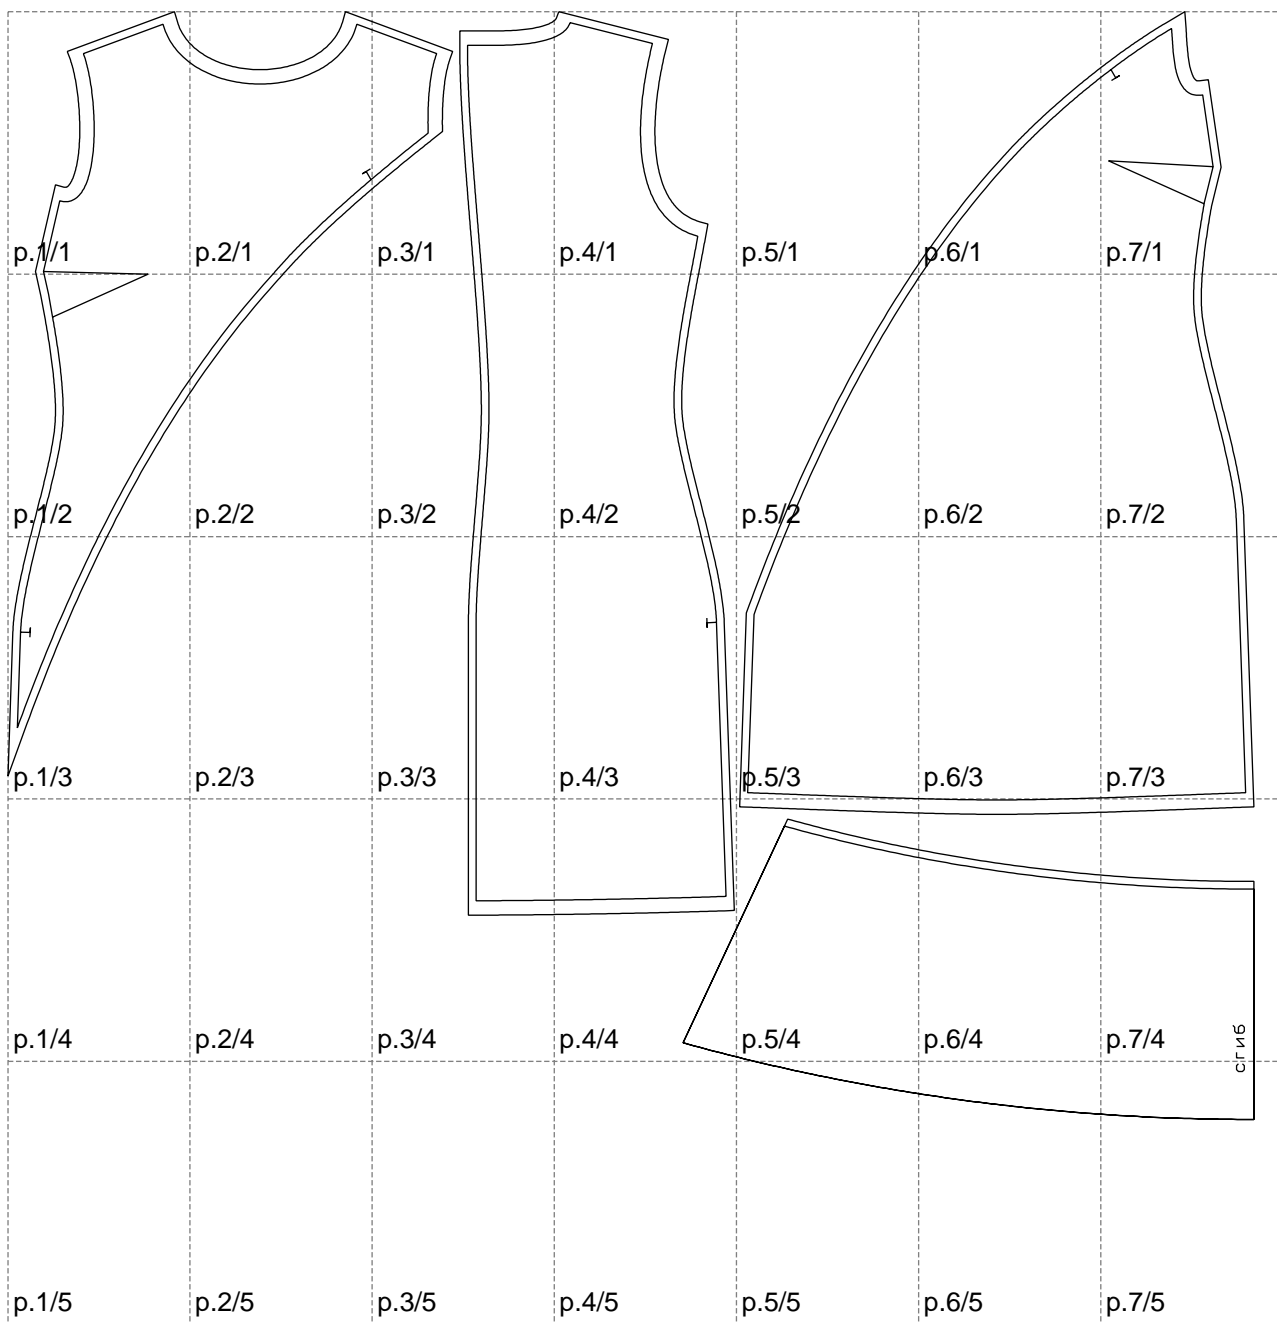

Not for print

Paper size: A4, size:1298.40 x1154.14 mm

# Example

size:1478.91 x1633.25 mm

Maneken =1 ver.0

rz\_1=170

rz\_16=96

rz\_17=82

rz\_18=76

rz\_19=104

rz\_20=101.8

---

. . . . .  
. . . . .  
. . . . .