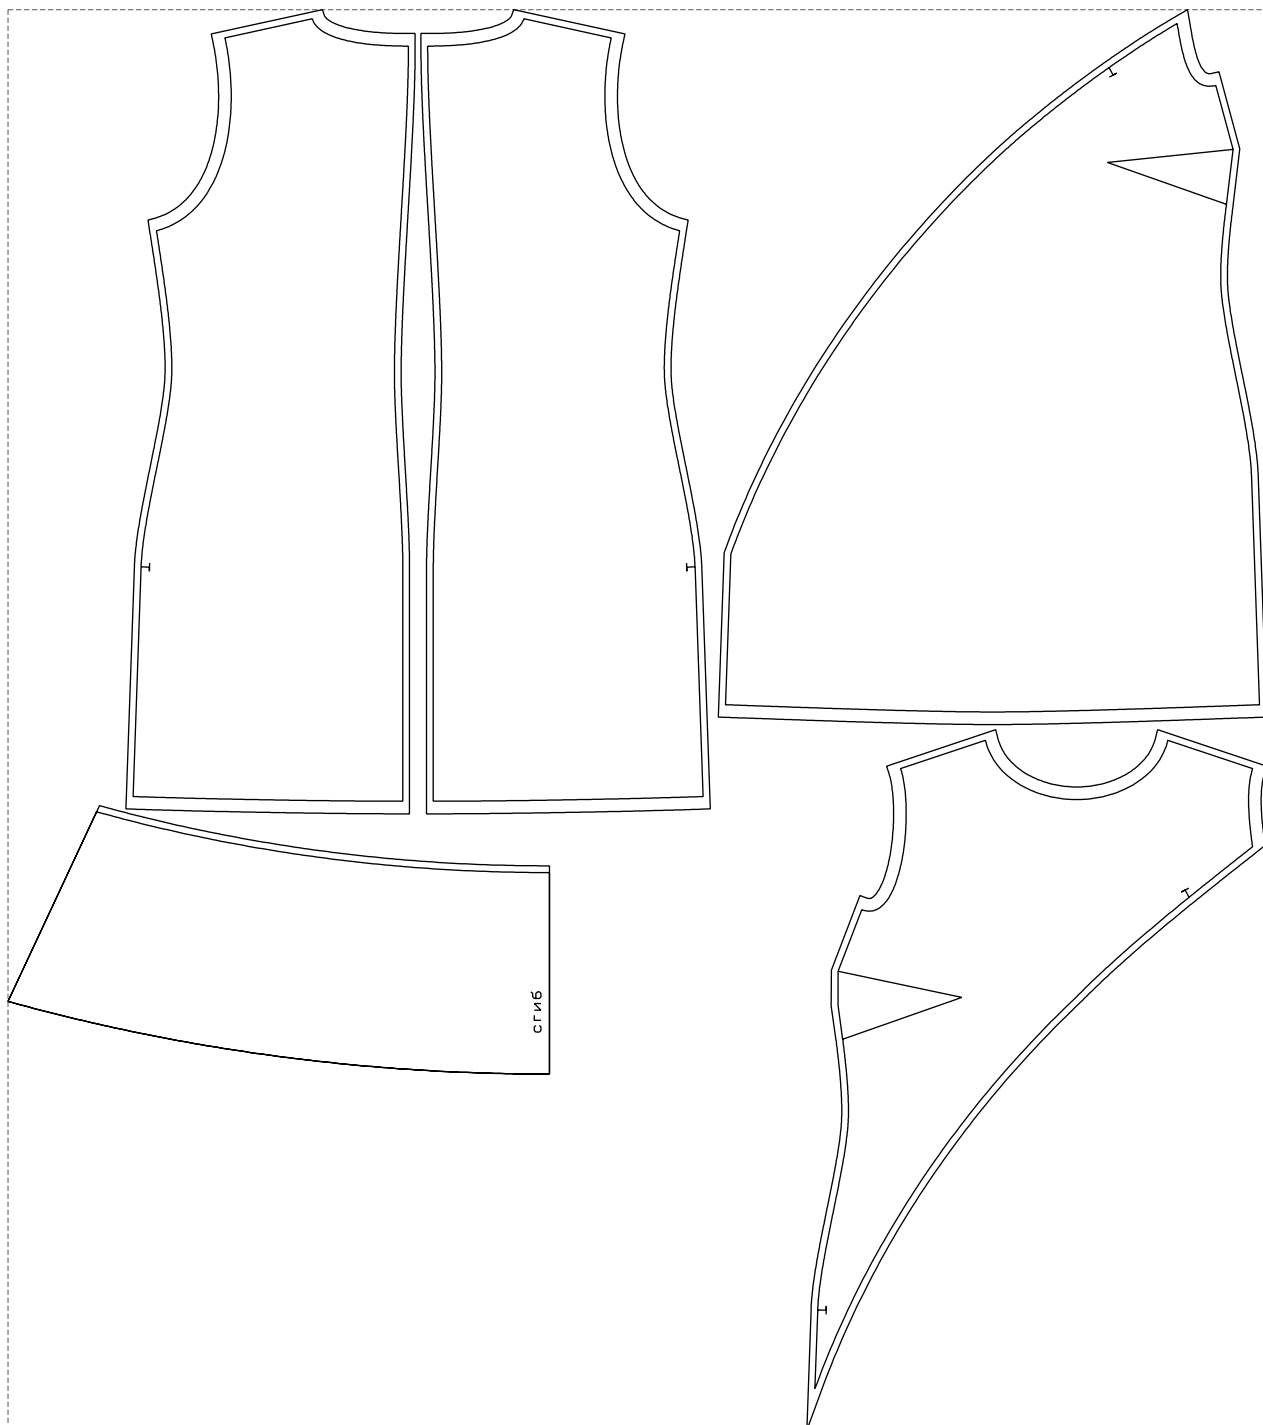

Not for print

Paper size: A4, size:1378.89 x1680.23 mm

# Example

size:1499.00 x1692.25 mm

Maneken =1 ver.0

rz\_1=170

rz\_16=120

rz\_17=104

rz\_18=103.6

rz\_19=128