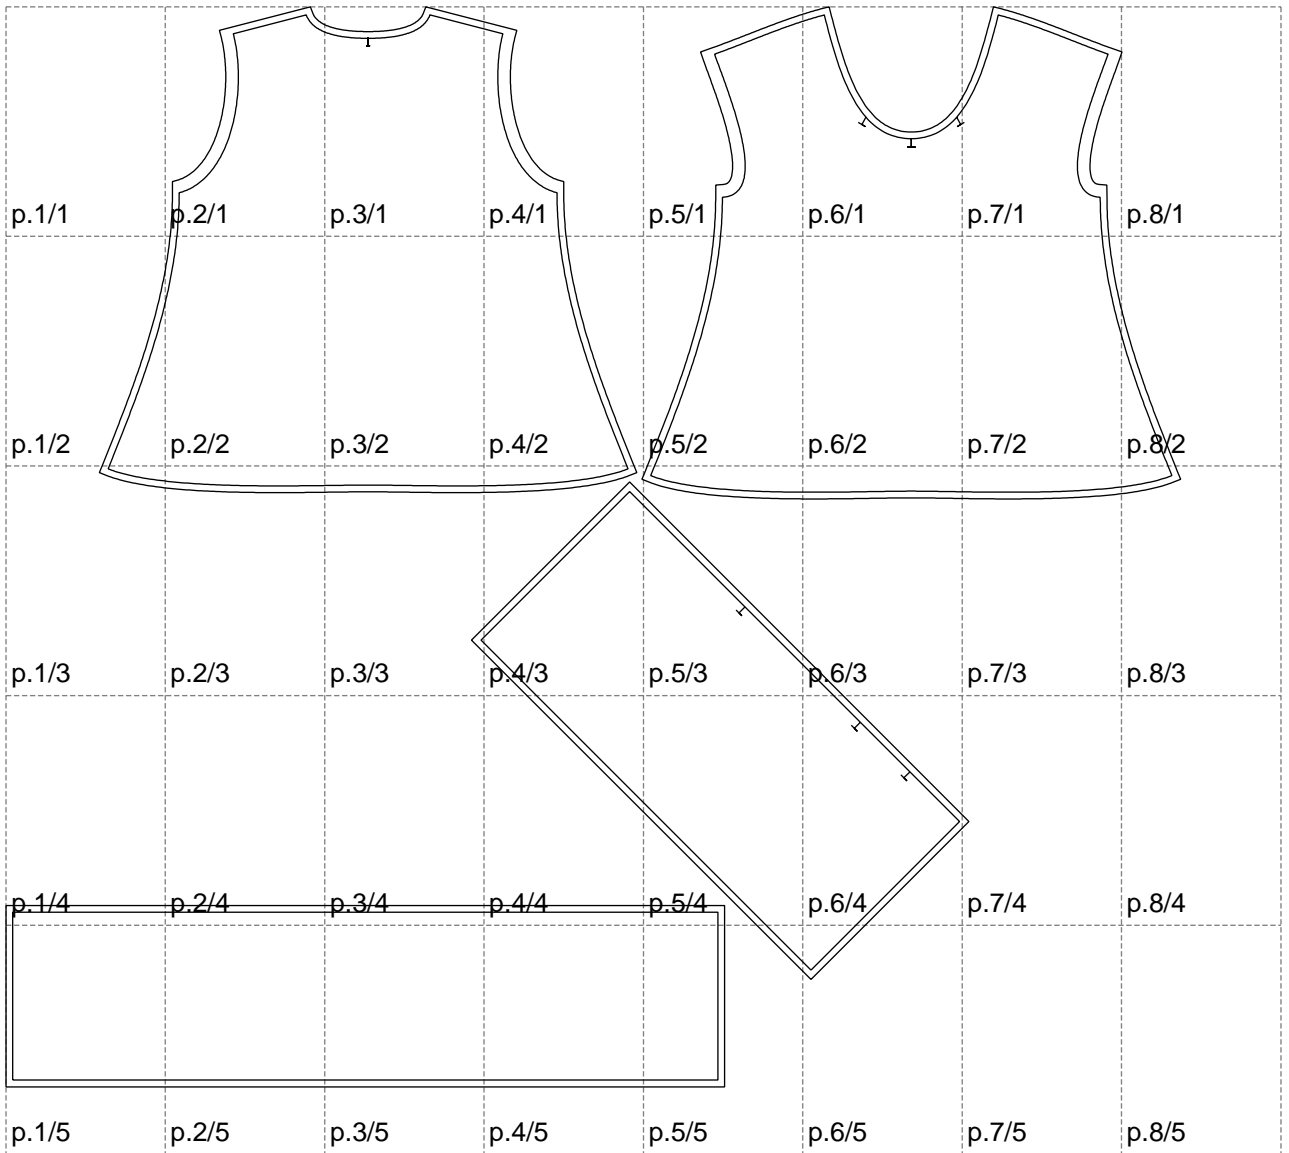

Not for print

Paper size: A4, size:1399.00 x1286.16 mm

# Example

size:1499.00 x1130.24 mm

Maneken =1 ver.0

rz\_1=170

rz\_16=92

rz\_17=78.8

rz\_18=71.8

rz\_19=100

rz\_20=98.1

---

. . . . .  
. . . . .  
. . . . .