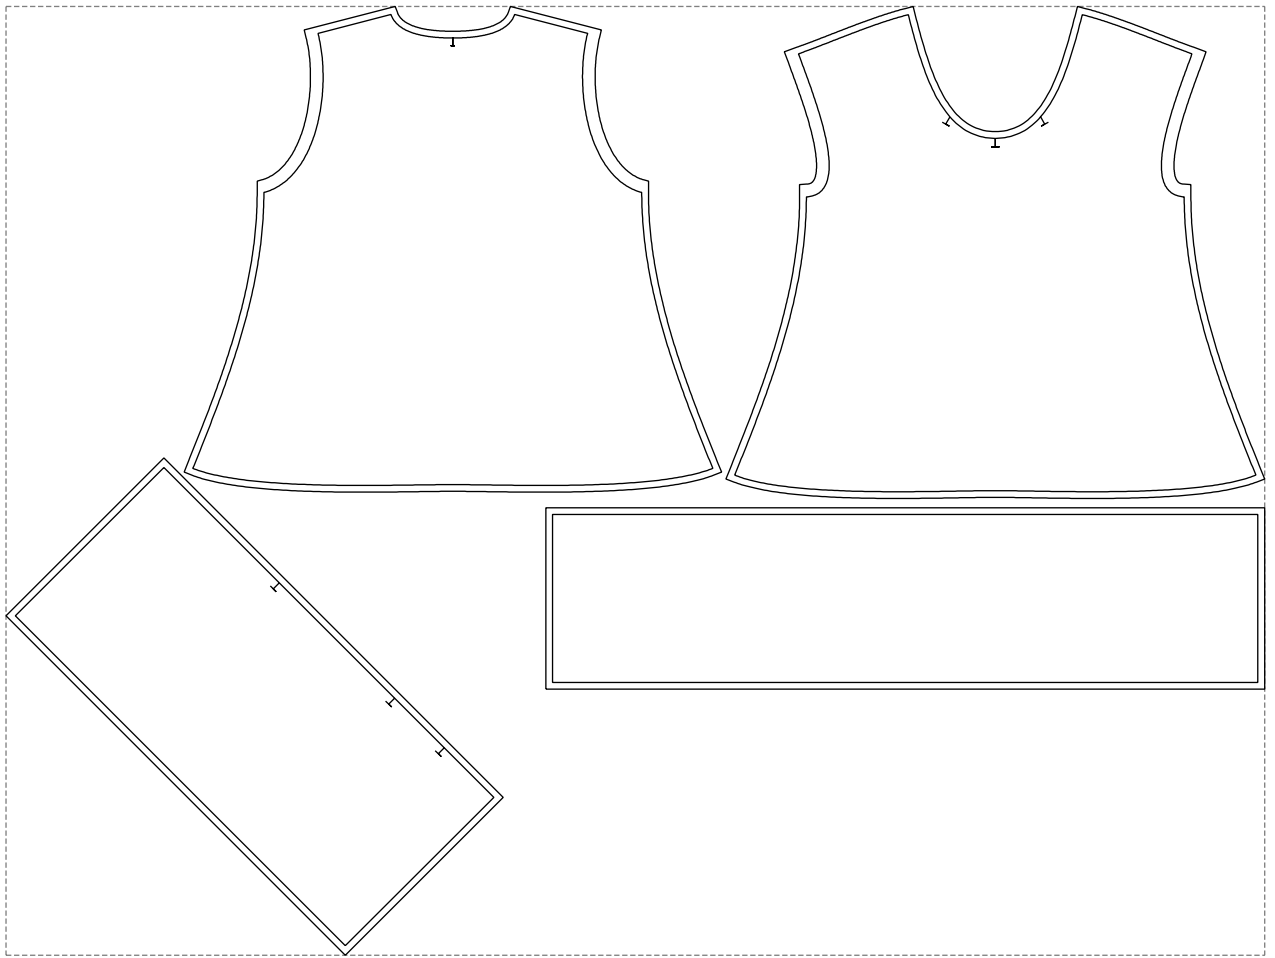

Not for print

Paper size: A4, size:1399.00 x1286.16 mm

# Example

size:1499.00 x1130.24 mm

Maneken =1 ver.0

rz\_1=170

rz\_16=92

rz\_17=78.8

rz\_18=71.8

rz\_19=100