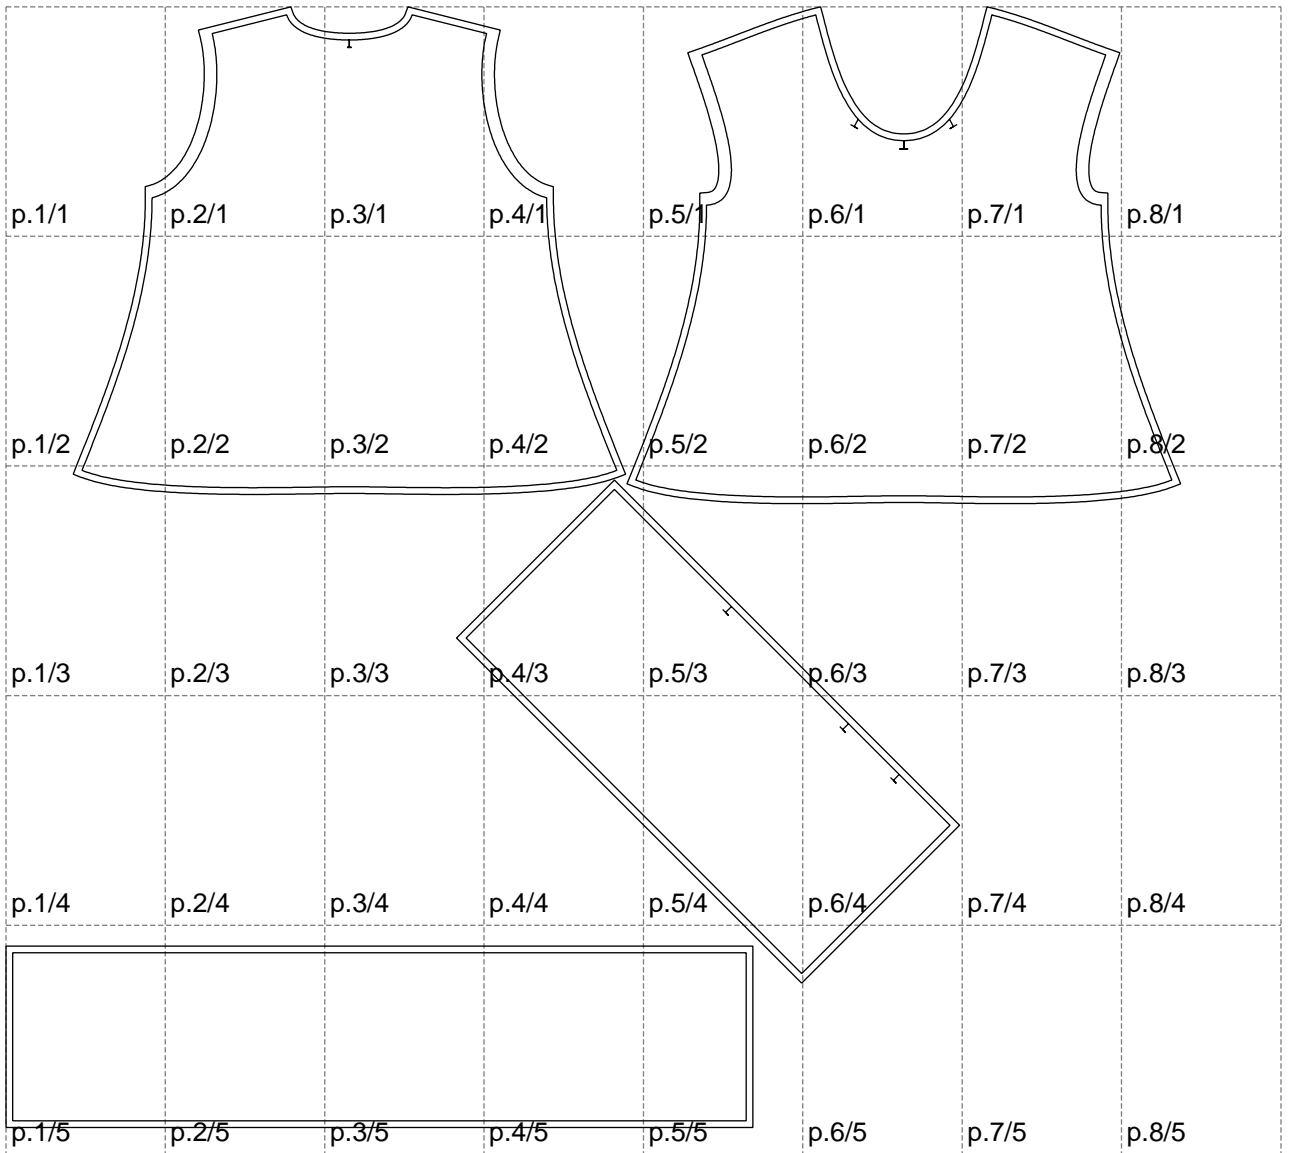

Not for print

Paper size: A4, size:1399.00 x1334.52 mm

# Example

size:1499.00 x1234.29 mm

Maneken =1 ver.0

rz\_1=170

rz\_16=96

rz\_17=82

rz\_18=76

rz\_19=104

rz\_20=101.8

---

. . . . .  
. . . . .  
. . . . .