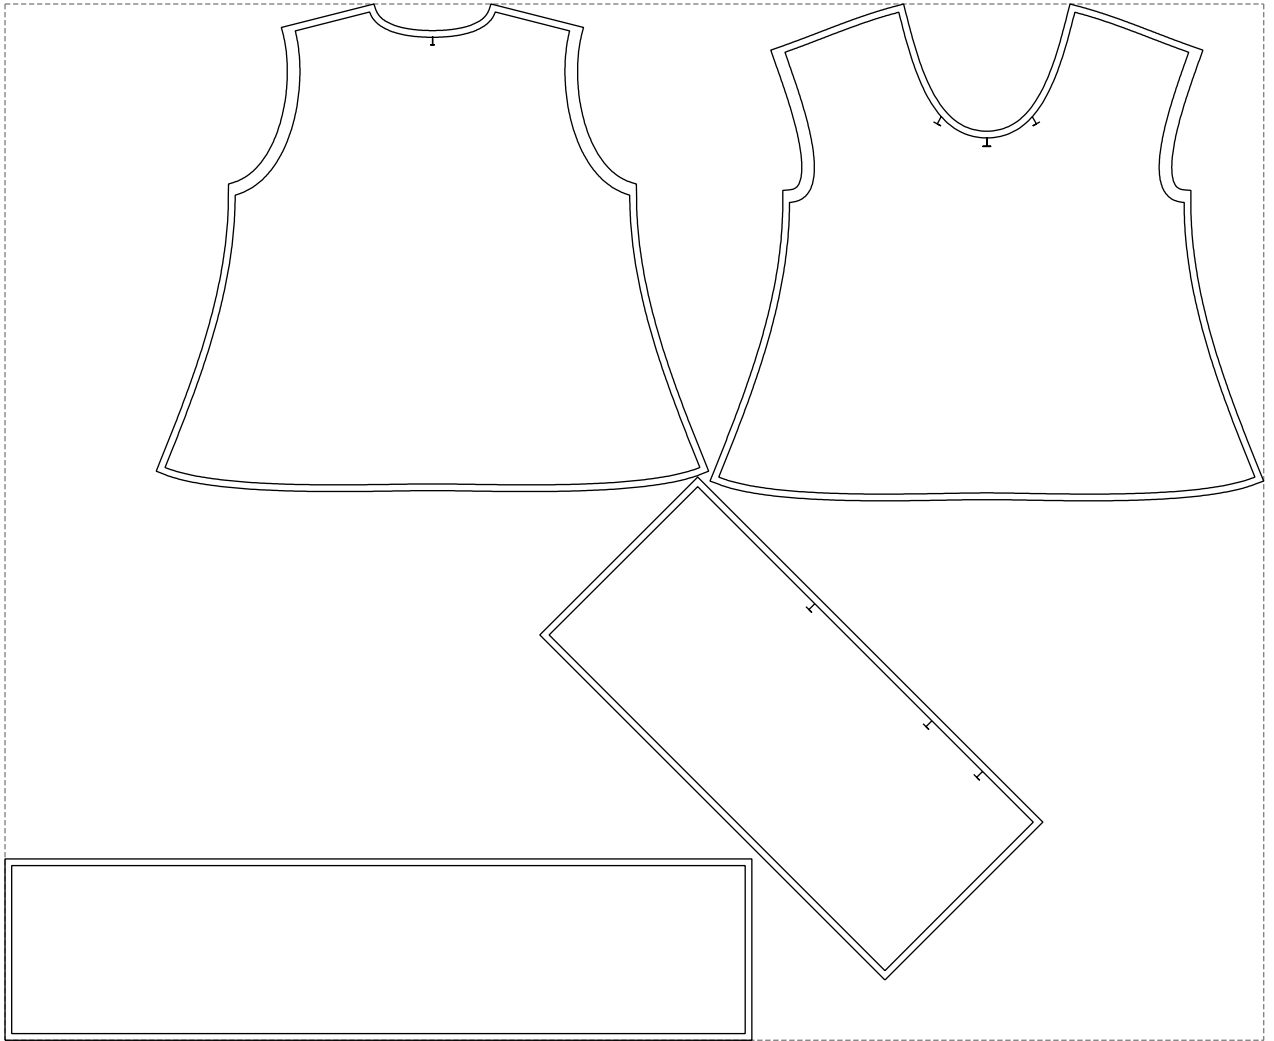

Not for print

Paper size: A4, size:1399.00 x1334.52 mm

# Example

size:1499.00 x1234.29 mm

Maneken =1 ver.0

rz\_1=170

rz\_16=96

rz\_17=82

rz\_18=76

rz\_19=104

rz\_20=101.8

---

. . . . .  
. . . . .  
. . . . .