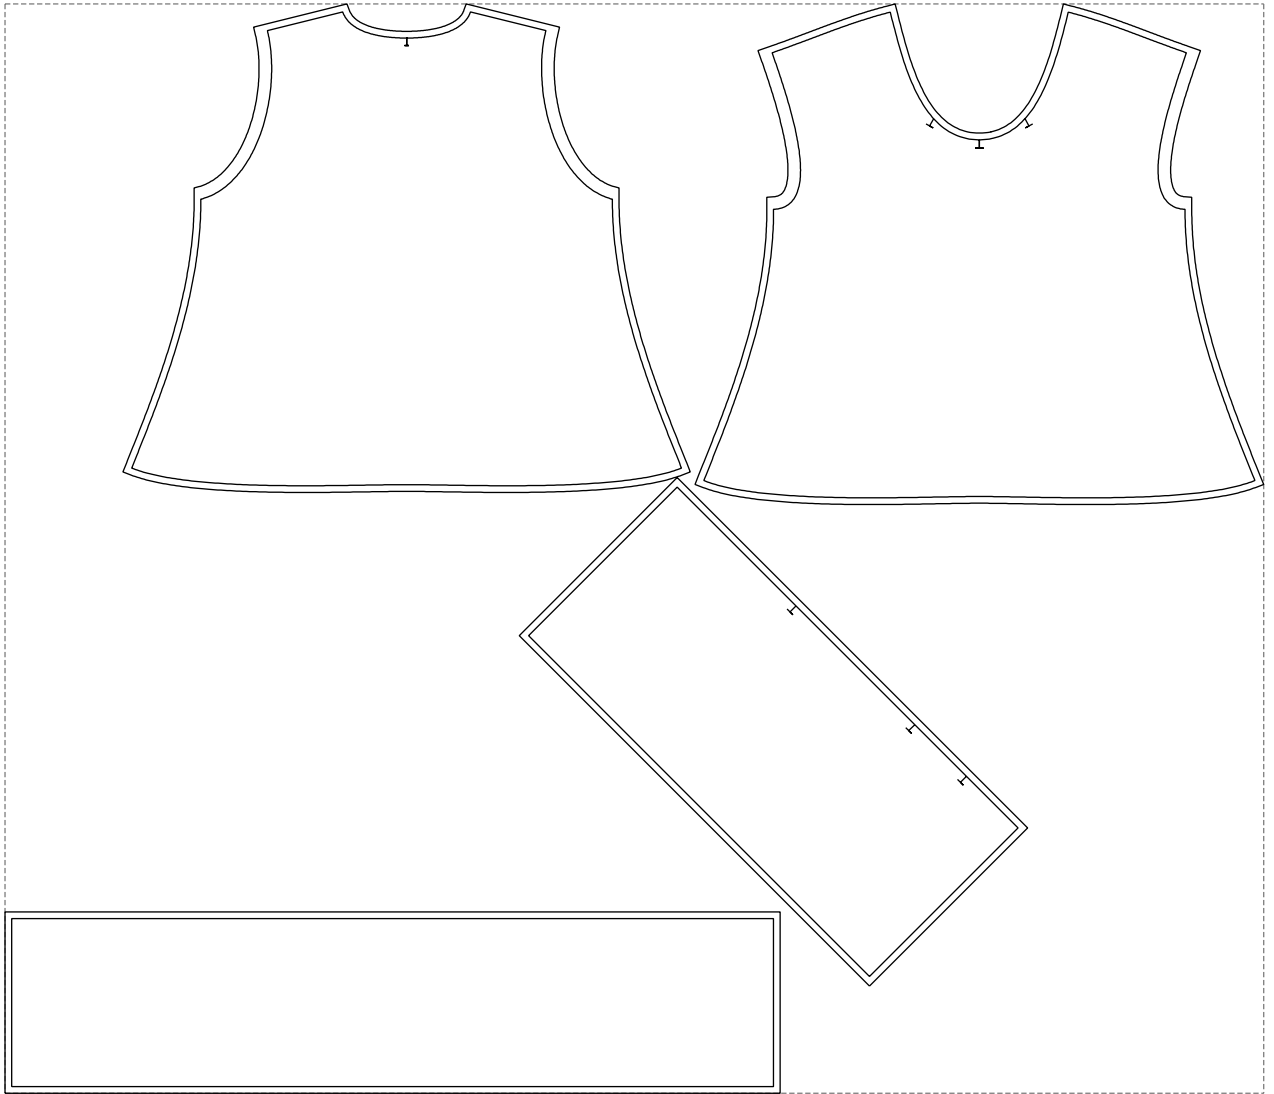

Not for print

Paper size: A4, size:1358.82 x1435.61 mm

# Example

size:1499.00 x1297.48 mm

Maneken =1 ver.0

rz\_1=170

rz\_16=100

rz\_17=85.4

rz\_18=80.2

rz\_19=108

rz\_20=105.4

---

. . . . .  
. . . . .  
. . . . .