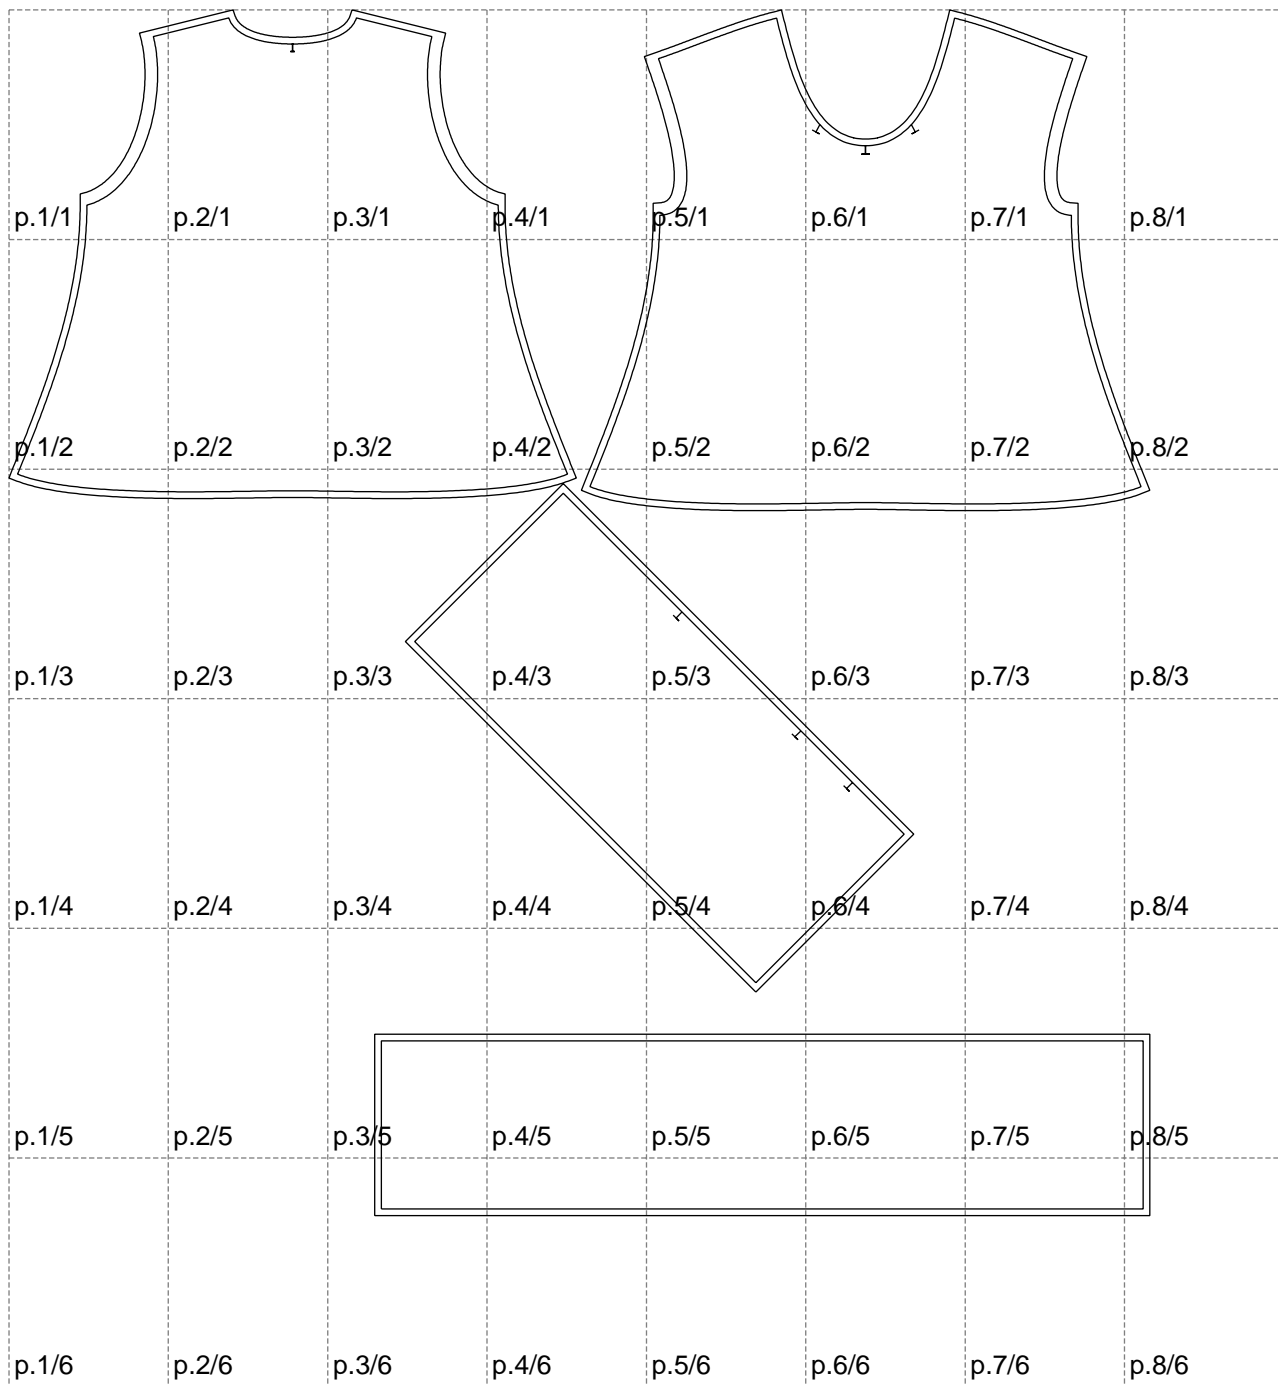

Not for print

Paper size: A4, size:1358.82 x1435.61 mm

# Example

size:1499.00 x1297.48 mm

Maneken =1 ver.0

rz\_1=170

rz\_16=100

rz\_17=85.4

rz\_18=80.2

rz\_19=108

rz\_20=105.4

---

. . . . .  
. . . . .  
. . . . .