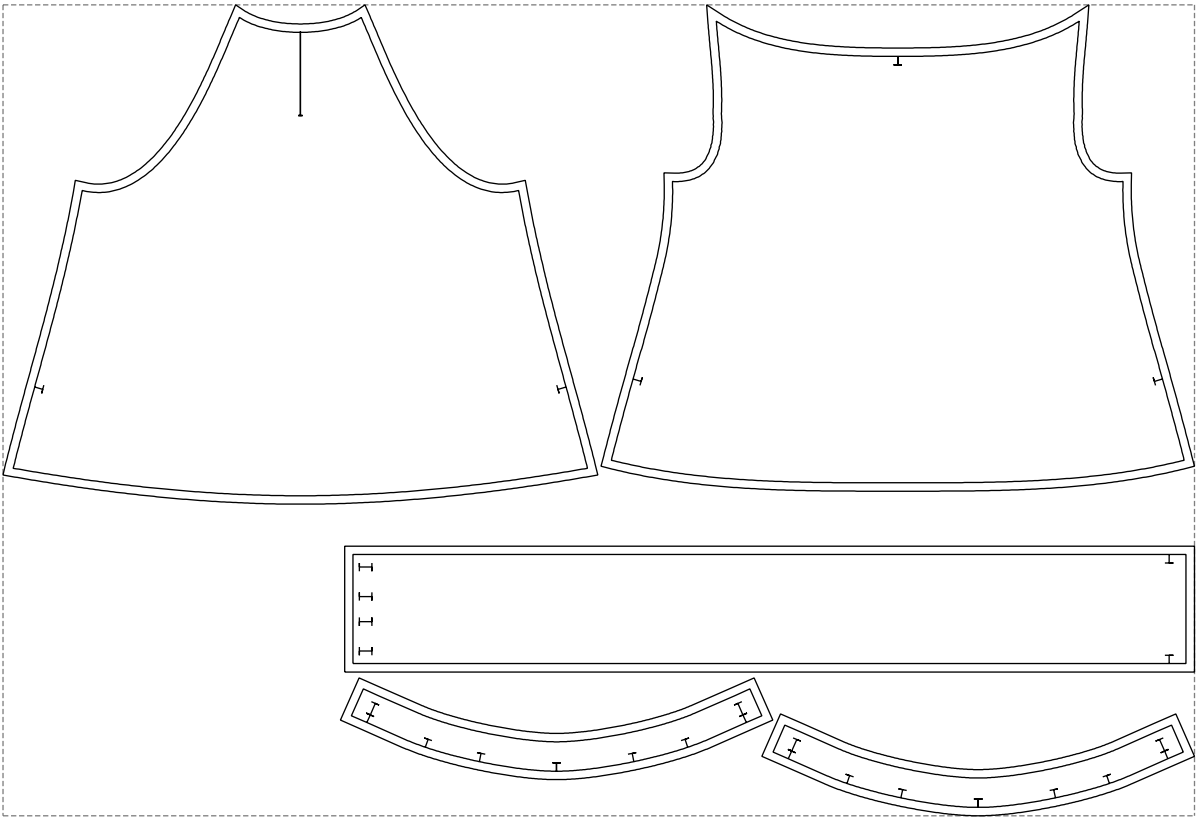

Not for print

Paper size: A4, size:1399.00 x899.82 mm

# Example

size:1418.95 x965.88 mm

Maneken =1 ver.0

rz\_1=170

rz\_16=100

rz\_17=85.4

rz\_18=80.2

rz\_19=108

rz\_20=105.4

---

. . . . .  
. . . . .  
. . . . .