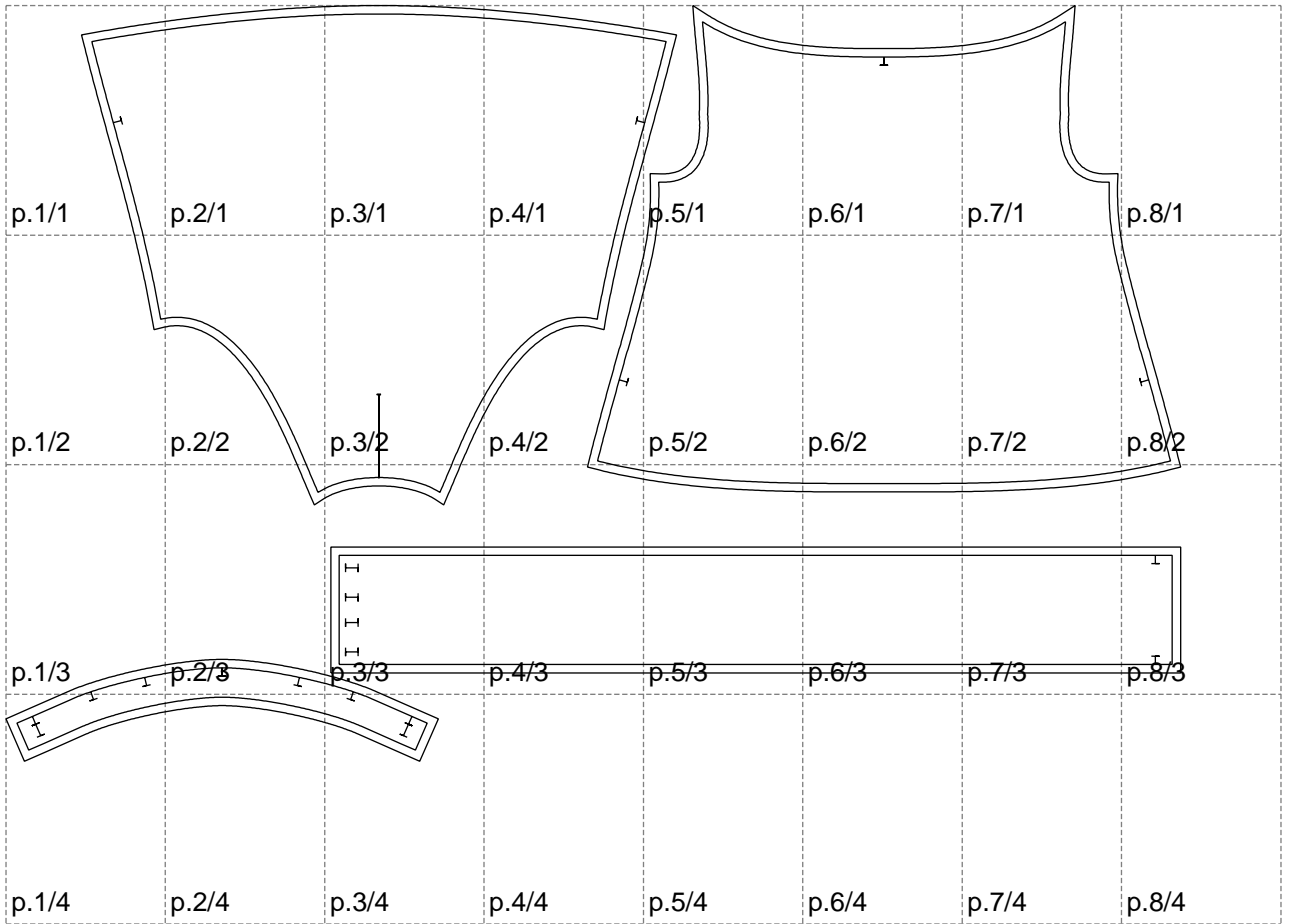

Not for print

Paper size: A4, size:1399.00 x899.82 mm

# Example

size:1418.95 x965.88 mm

Maneken =1 ver.0

rz\_1=170

rz\_16=100

rz\_17=85.4

rz\_18=80.2

rz\_19=108

rz\_20=105.4

---

. . . . .  
. . . . .  
. . . . .