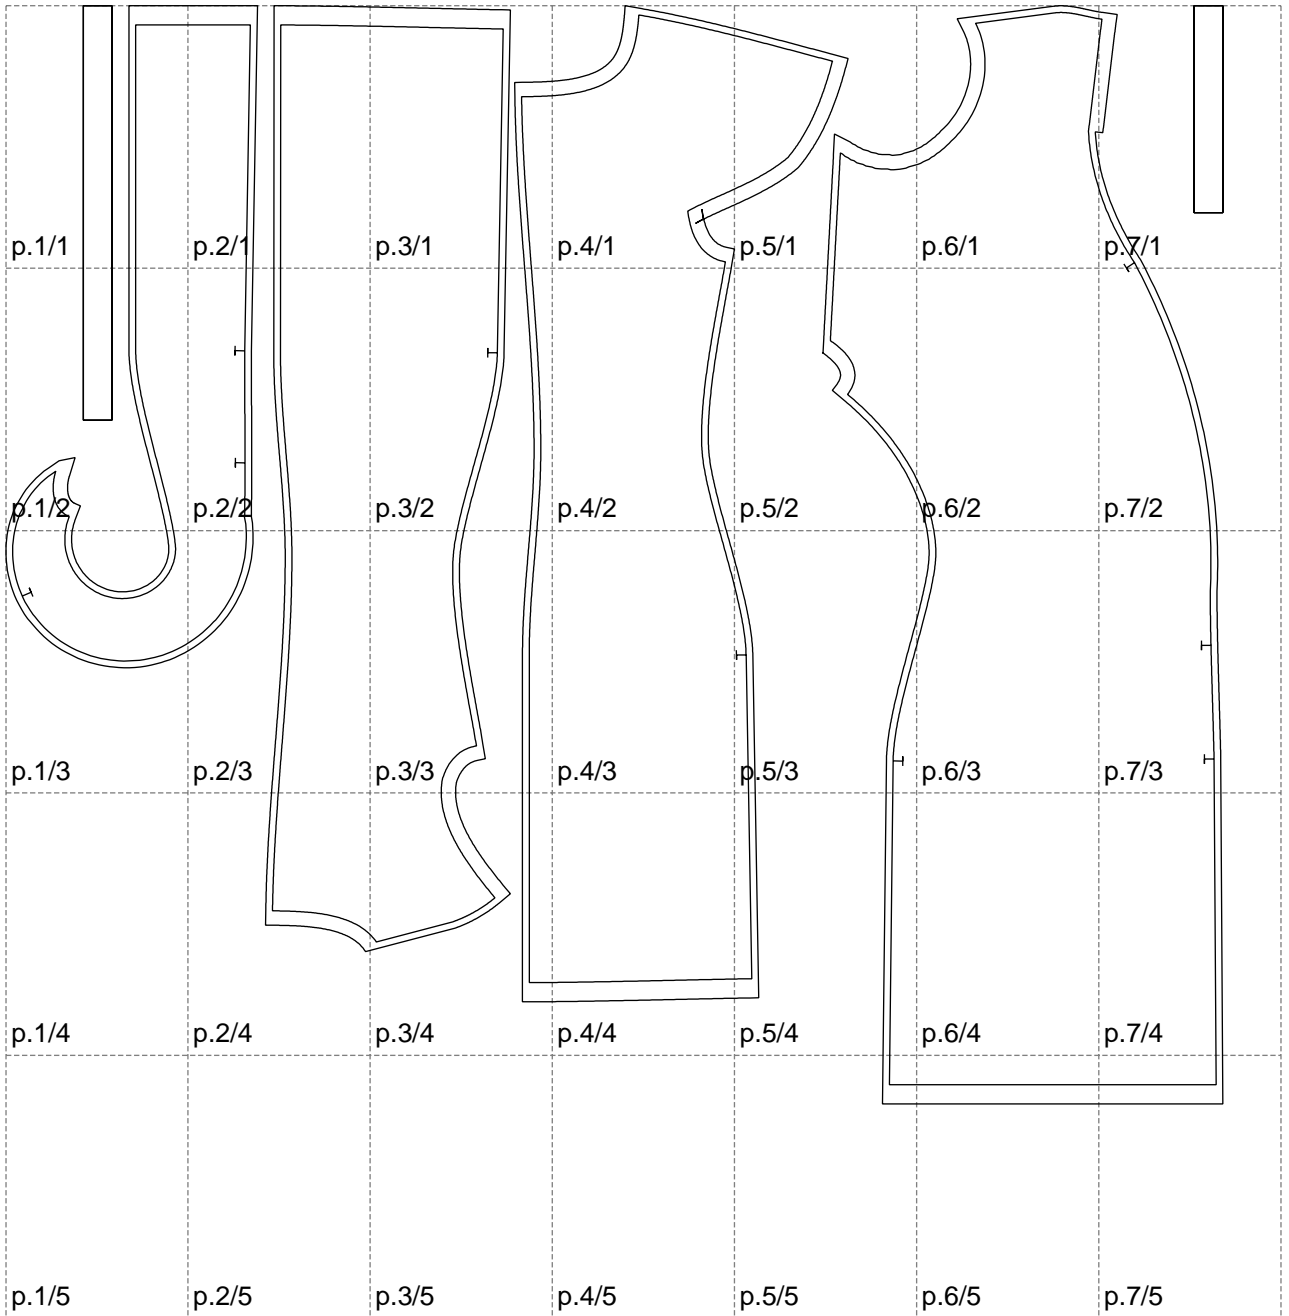

Not for print

Paper size: A4, size:1268.21 x1144.30 mm

Example

size:1338.01 x1144.30 mm

Maneken =1 ver.0

rz_1=170

rz_16=88

rz_17=75.6

rz_18=67.6

rz_19=96

rz_20=94.6

.
.
.