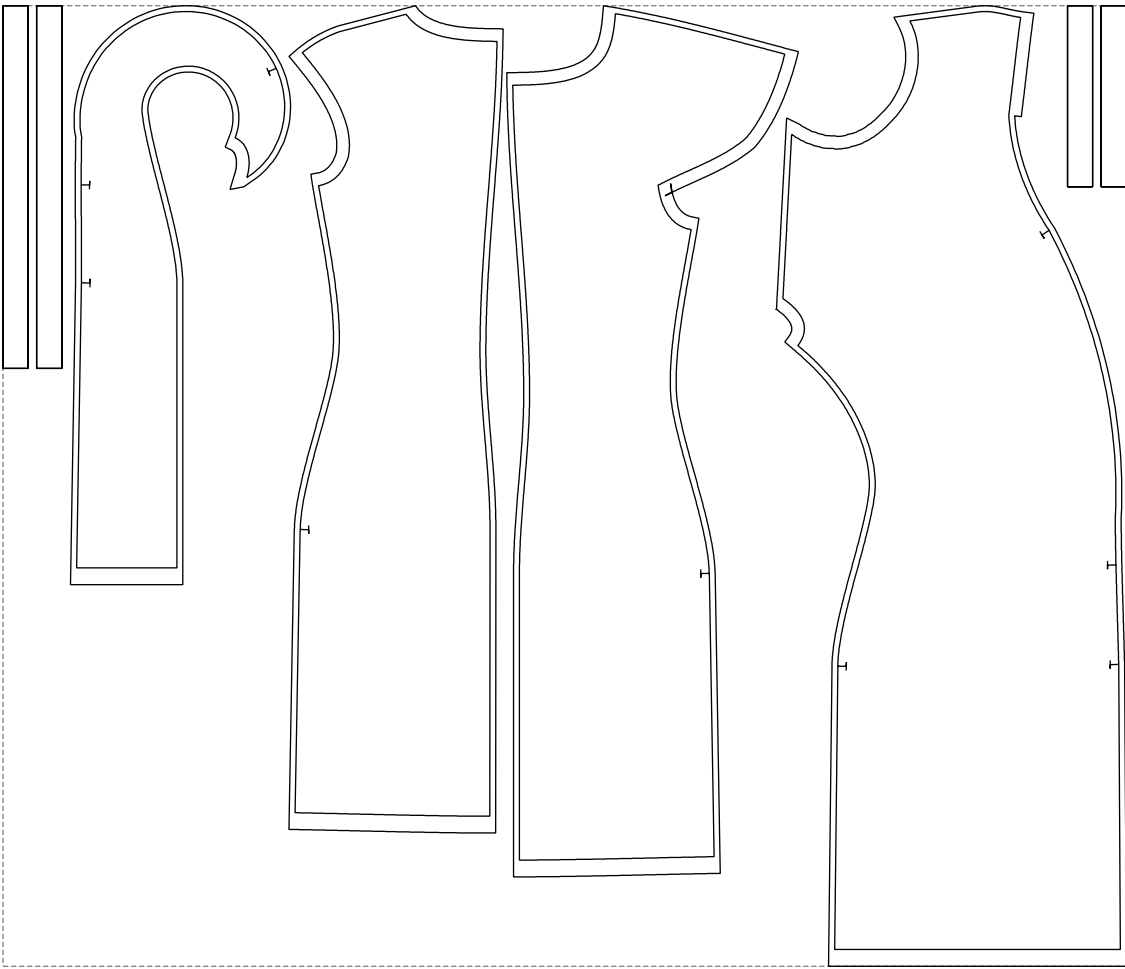

Not for print

Paper size: A4, size:1268.21 x1144.30 mm

Example

size:1338.01 x1144.30 mm

Maneken =1 ver.0

rz_1=170

rz_16=88

rz_17=75.6

rz_18=67.6

rz_19=96

rz_20=94.6

.
.
.