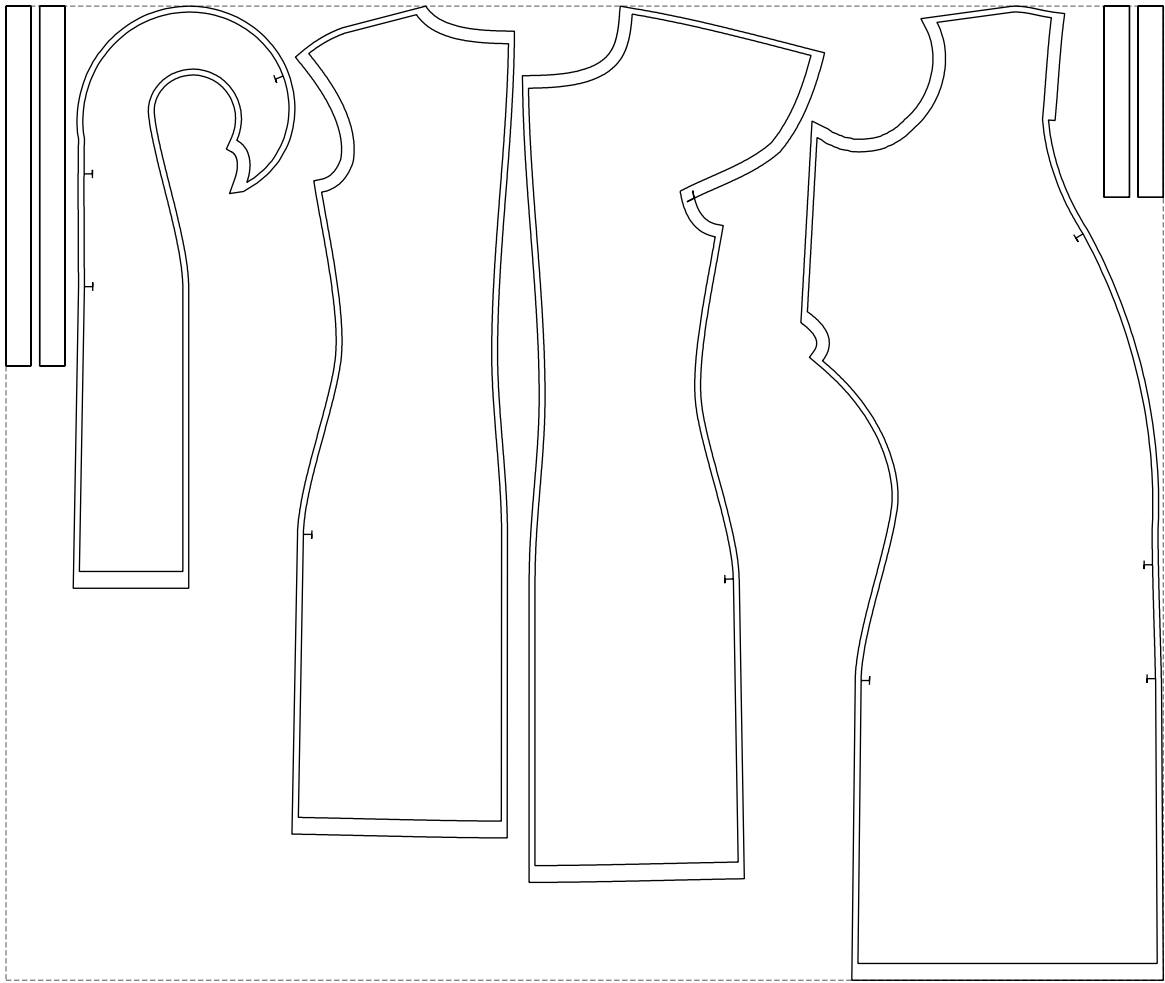

Not for print

Paper size: A4, size:1308.60 x1160.34 mm

# Example

size:1378.26 x1160.34 mm

Maneken =1 ver.0

rz\_1=170

rz\_16=92

rz\_17=78.8

rz\_18=71.8

rz\_19=100

rz\_20=98.1

---

. . . . .  
. . . . .  
. . . . .