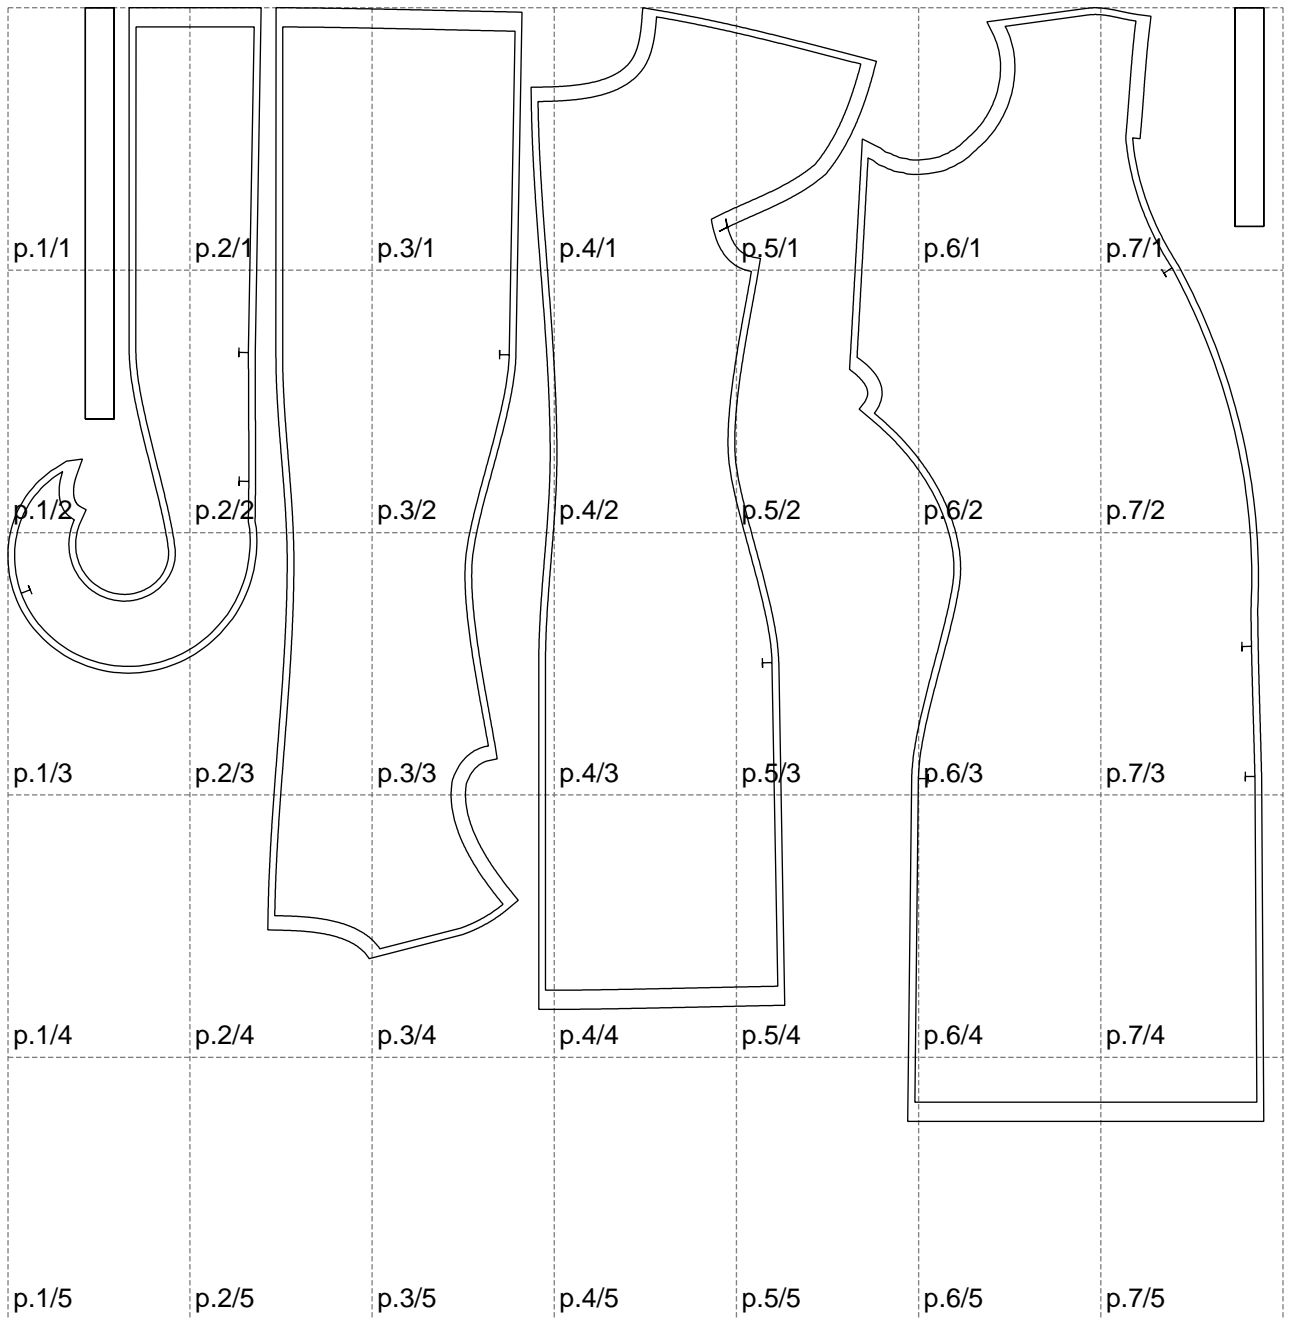

Not for print

Paper size: A4, size:1308.60 x1160.34 mm

# Example

size:1378.26 x1160.34 mm

Maneken =1 ver.0

rz\_1=170

rz\_16=92

rz\_17=78.8

rz\_18=71.8

rz\_19=100

rz\_20=98.1

---

. . . . .  
. . . . .  
. . . . .