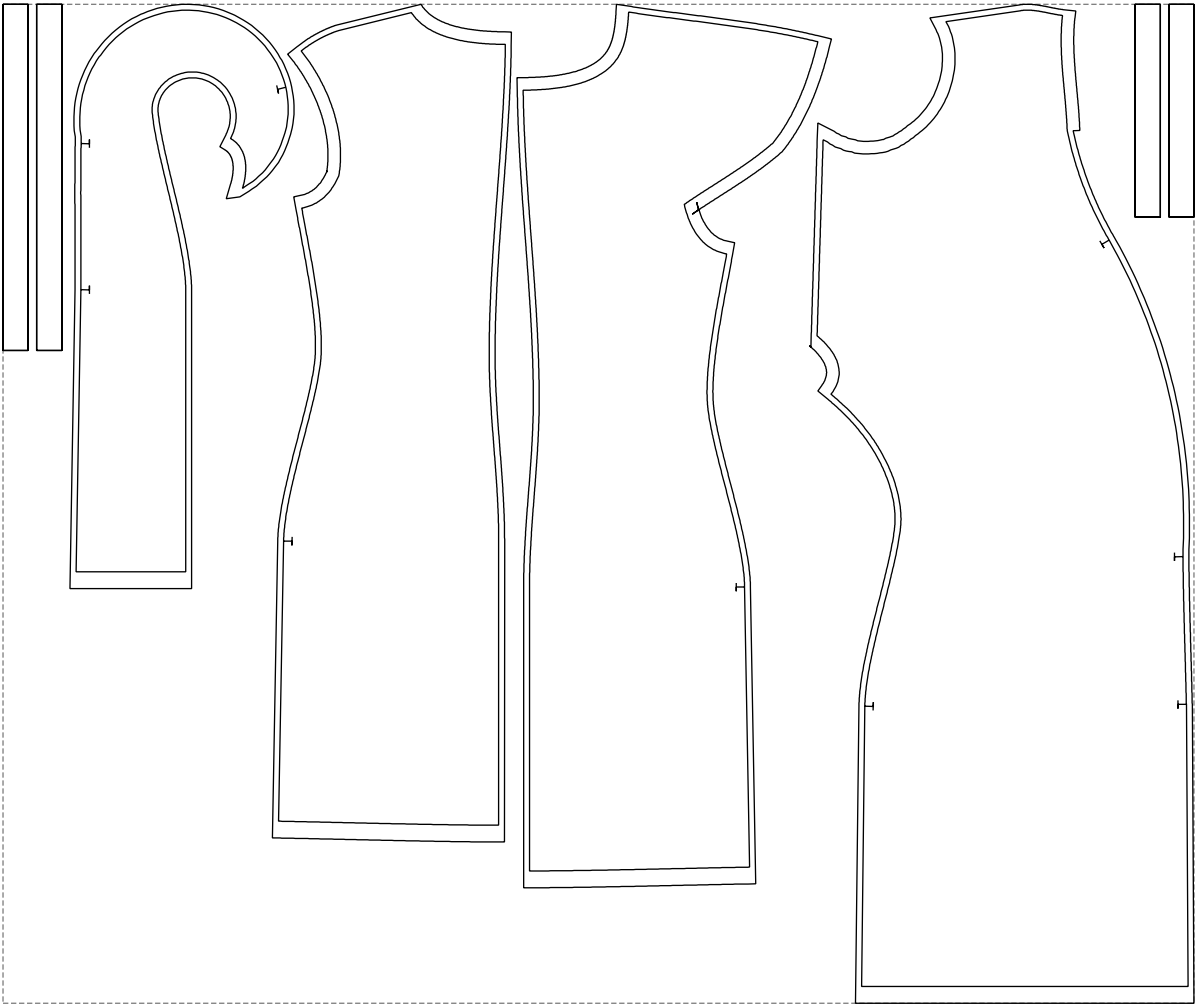

# Example

size:1418.51 x1190.02 mm

Maneken =1 ver.0

rz\_1=170

rz\_16=100

rz\_17=85.4

rz\_18=80.2

rz\_19=108

rz\_20=105.4

---

. . . . .  
. . . . .  
. . . . .