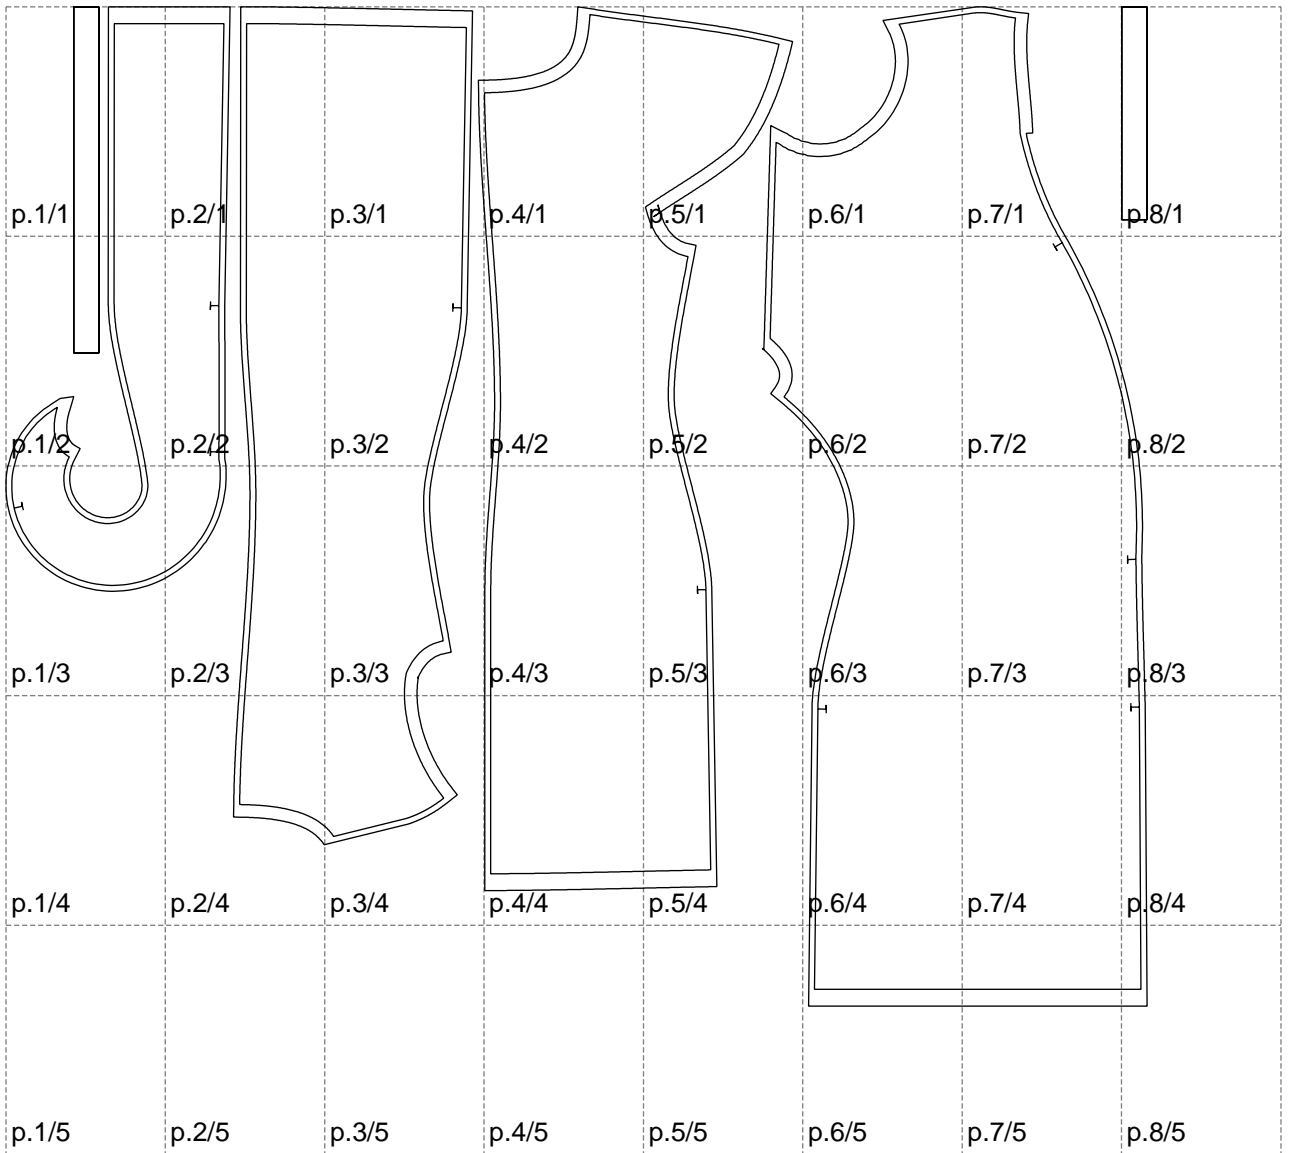

Not for print

Paper size: A4, size:1358.93 x1190.02 mm

# Example

size:1418.51 x1190.02 mm

Maneken =1 ver.0

rz\_1=170

rz\_16=100

rz\_17=85.4

rz\_18=80.2

rz\_19=108

rz\_20=105.4

---

. . . . .  
. . . . .  
. . . . .